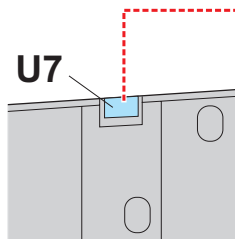

eduard
MASK

JX 063

Ju 87D Stuka 1/32

The die-cut mask for accurate canopy frame painting of the
Hasegawa scale 1/32 KIT

4.) **INTERIOR COLOR**

5.) **CAMOUFLAGE COLOR**