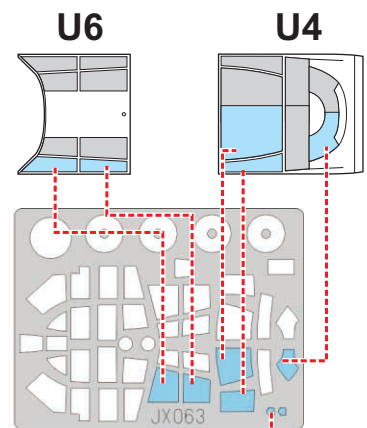

eduard
MASK

JX 063

Ju 87D Stuka 1/32

The die-cut mask for accurate canopy frame painting of the
Hasegawa scale 1/32 KIT

4.) **INTERIOR COLOR**

5.) **CAMOUFLAGE COLOR**