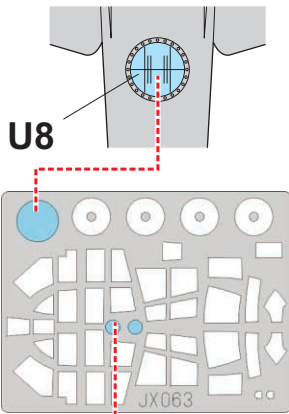

eduard
MASK

JX 063

Ju 87D Stuka 1/32

The die-cut mask for accurate canopy frame painting of the
Hasegawa scale 1/32 KIT

4.) **INTERIOR COLOR**

5.) **CAMOUFLAGE COLOR**