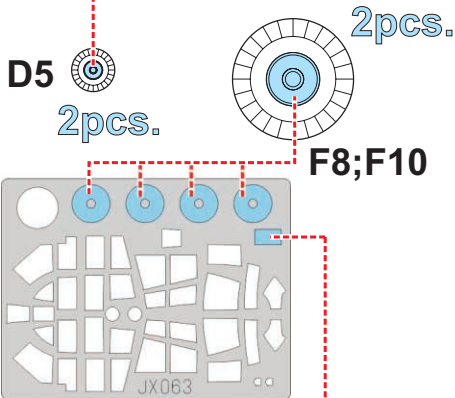

eduard
MASK

JX 063

Ju 87D Stuka 1/32

The die-cut mask for accurate canopy frame painting of the
Hasegawa scale 1/32 KIT

4.) **INTERIOR COLOR**

5.) **CAMOUFLAGE COLOR**