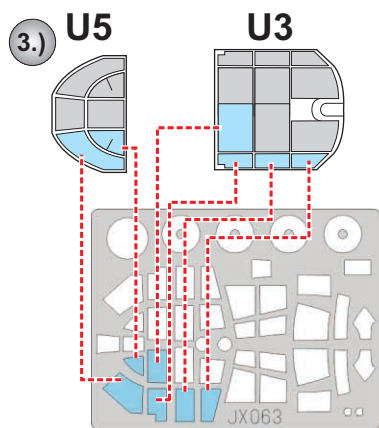

eduard
MASK

JX 063

Ju 87D Stuka 1/32

The die-cut mask for accurate canopy frame painting of the
Hasegawa scale 1/32 KIT

4.) **INTERIOR COLOR**

5.) **CAMOUFLAGE COLOR**