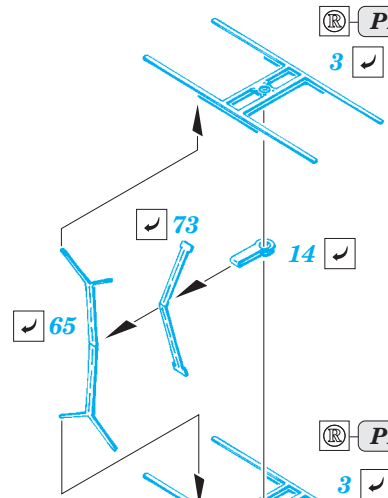

ORIGINAL KIT PARTS
PŮVODNÍ DÍLY STAVEBNICE

PHOTO-ETCHED PARTS
LEPTANÉ DÍLY

PARTS TO BE REMOVED
DÍLY K ODSTRANĚNÍ

FILL
TMELIT

6 pcs.

3 pcs.

B 6 pcs.

SLS

C 10 pcs.

ALO

D 2 pcs.

CS

PE-A41

PE-B46

PE-B45

B ? **C** ? **D** ✓

2 pcs.

F 2 pcs. **PPD**

E 8 pcs.

Related products: 53187 HMS Hood pt. 1 AA guns & rocket launchers 1/200

Related products: 53189 HMS Hood pt. 3 railings 1/200

Related products: 53190 HMS Hood pt. 4 life rafts 1/200

Related products: 53193 HMS Hood pt. 5 deck 1/200

Related products: 53194 HMS Hood pt. 6 superstructure 1/200