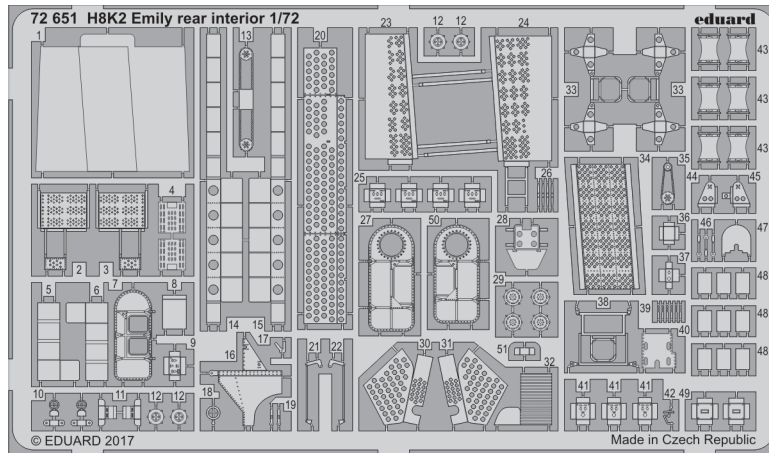

left wing

☐ 6

7, 12, 17

8, 10, 13

5, 11, 14

9, 15, 19

left wing

Related products: 72 651 H8K2 Emily rear interior 1/72

Related products: 72 650 H8K2 Emily nose interior 1/72

Related products: SS 592 + 73 592 H8K2 Emily cockpit interior 1/72