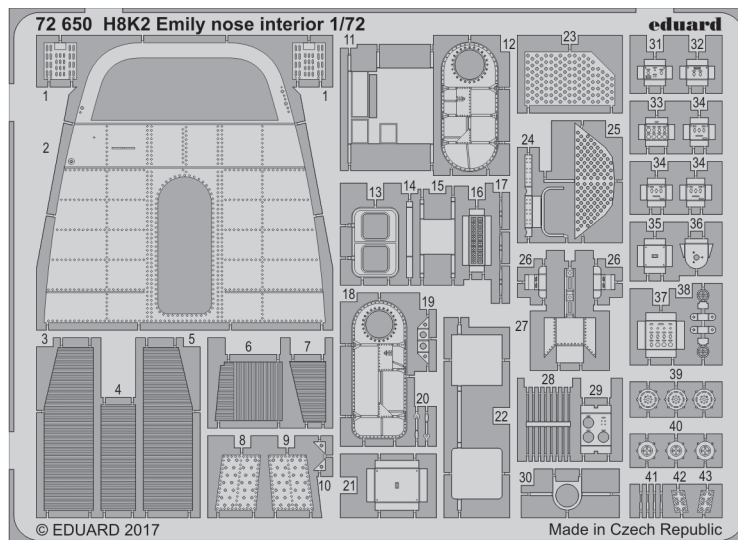

left wing

☐ 6

7, 12, 17

8, 10, 13

5, 11, 14

9, 15, 19

left wing

Related products: 72 651 H8K2 Emily rear interior 1/72

Related products: 72 650 H8K2 Emily nose interior 1/72

Related products: SS 592 + 73 592 H8K2 Emily cockpit interior 1/72