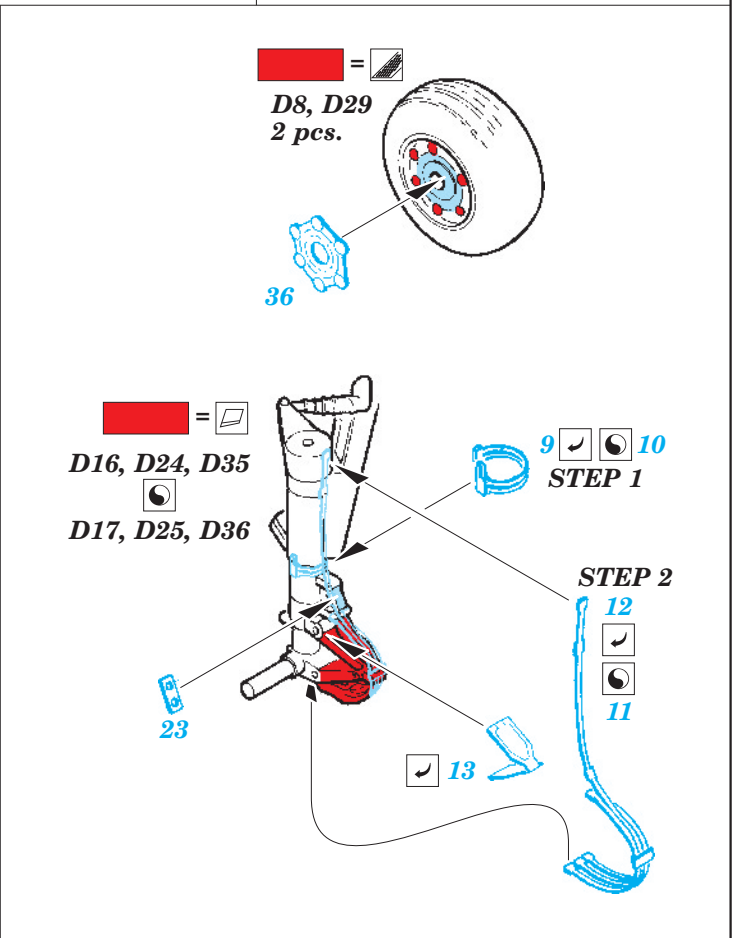

# Tornado ADV exterior

eduard

48 677

1/48 scale detail set for Hobby Boss kit • sada detailů pro model 1/48 Hobby Boss

- APPLY EXPRESS MASK AND PAINT BEFORE GLUING  
POUŽIT EXPRESS MASK NABARVIT PŘED SLEPENÍM
- SYMMETRICAL ASSEMBLY  
SYMETRICKÁ MONTÁŽ
- REMOVE  
ODSTRANIT
- GRIND  
OBROUSIT
- DRILL HOLE  
VRTAT OTVOR
- BEND  
OHNOUT
- OPTION  
VOLBA
- REPLACE  
NAHRADIT

  ORIGINAL KIT PARTS  
PŮVODNÍ DÍLY STAVEBNICE
   PHOTO-ETCHED PARTS  
LEPTANÉ DÍLY
   PARTS TO BE REMOVED  
DÍLY K ODSTRANĚNÍ
   FILL  
TMELIT

*For further detail sets look for **eduard** 49 524 Tornado ADV interior S.A. (not included in this set)*

*For further detail sets look for **eduard** 49 547 Tornado ADV seatbelts (not included in this set)*

*For further detail sets look for **eduard** 48 690 Tornado Air brake and flaps (not included in this set)*