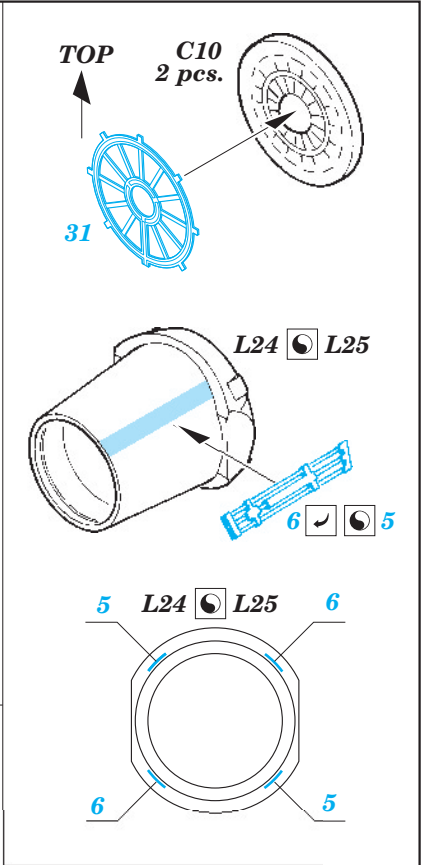

# Tornado ADV exterior

eduard

48 677

1/48 scale detail set for Hobby Boss kit • sada detailů pro model 1/48 Hobby Boss

- APPLY EXPRESS MASK AND PAINT BEFORE GLUING  
POUŽIT EXPRESS MASK NABARVIT PŘED SLEPENÍM
- SYMMETRICAL ASSEMBLY  
SYMETRICKÁ MONTÁŽ
- REMOVE  
ODSTRANIT
- GRIND  
OBROUSIT
- DRILL HOLE  
VRTAT OTVOR
- BEND  
OHNOUT
- OPTION  
VOLBA
- REPLACE  
NAHRADIT

  ORIGINAL KIT PARTS  
PŮVODNÍ DÍLY STAVEBNICE
   PHOTO-ETCHED PARTS  
LEPTANÉ DÍLY
   PARTS TO BE REMOVED  
DÍLY K ODSTRANĚNÍ
   FILL  
TMELIT

*For further detail sets look for **eduard** 49 524 Tornado ADV interior S.A. (not included in this set)*

*For further detail sets look for **eduard** 49 547 Tornado ADV seatbelts (not included in this set)*

*For further detail sets look for **eduard** 48 690 Tornado Air brake and flaps (not included in this set)*