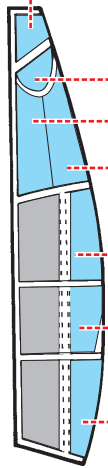

eduard
MASK

EX 388

Me 410 1/48

The die-cut mask for accurate canopy frame painting of the
Meng scale 1/48 KIT

2.)

3.)

L1

L2