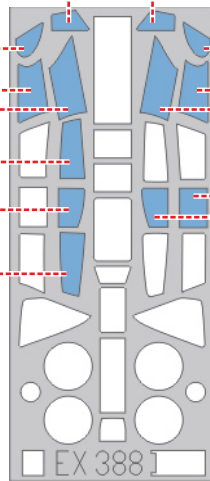

eduard
MASK

EX 388

Me 410 1/48

The die-cut mask for accurate canopy frame painting of the
Meng scale 1/48 KIT

2.)

3.)

L1

L2