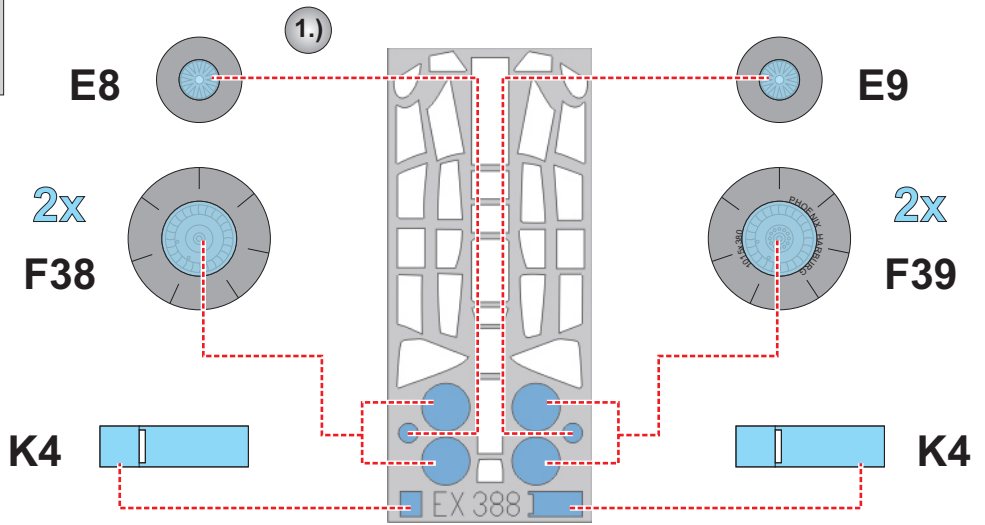

eduard
MASK

EX 388

Me 410 1/48

The die-cut mask for accurate canopy frame painting of the
Meng scale 1/48 KIT

2.)

3.)

L1

L2