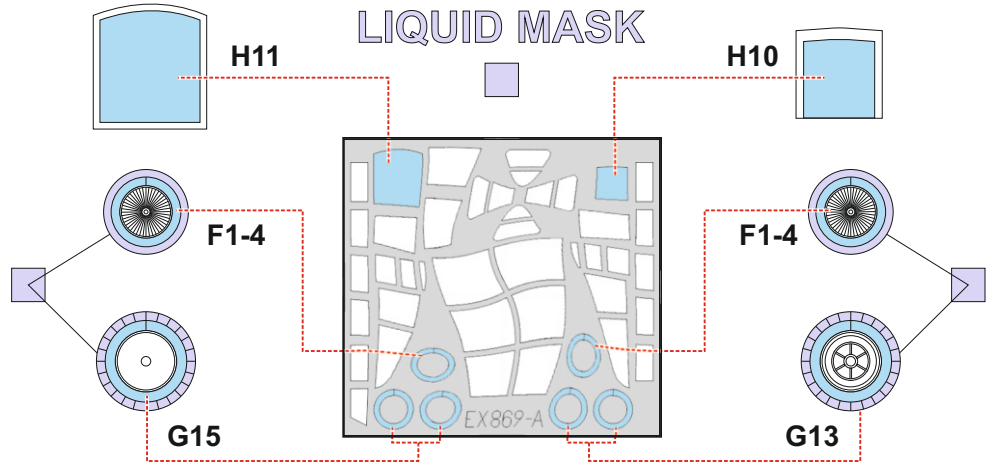

# Go 242B TFace

for kit **ICM**

scale **1/48**

# INSIDE