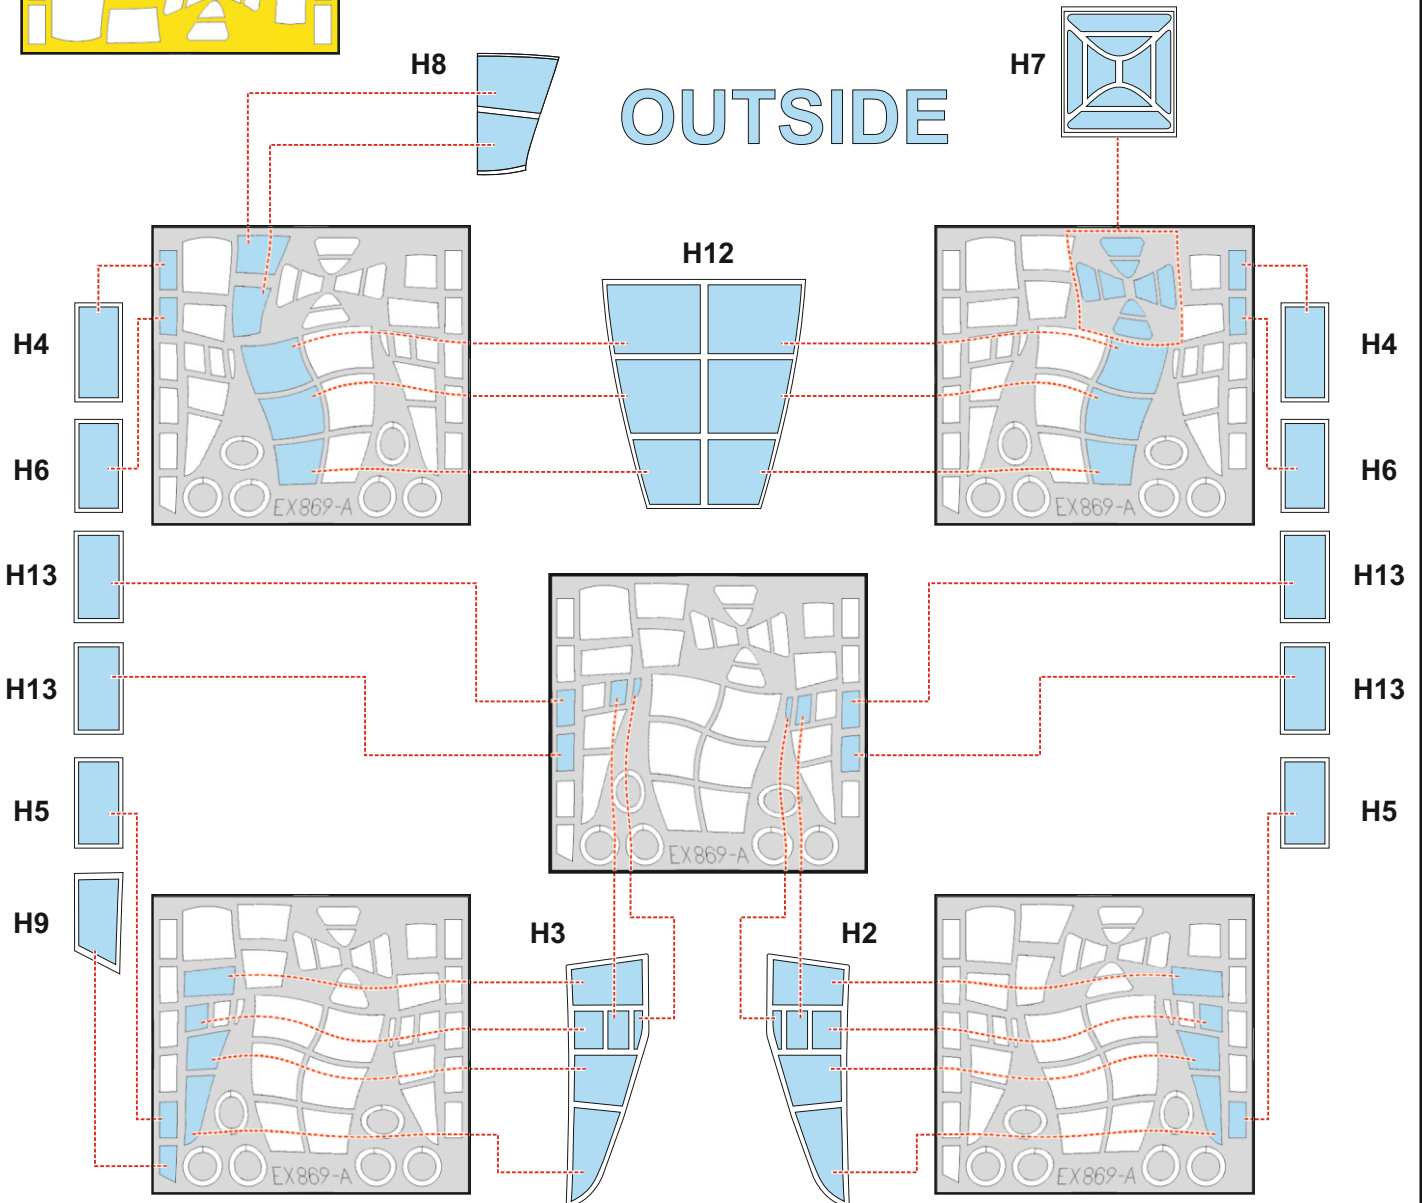

# Go 242B TFace

for kit **ICM**

scale **1/48**

## OUTSIDE

# INSIDE