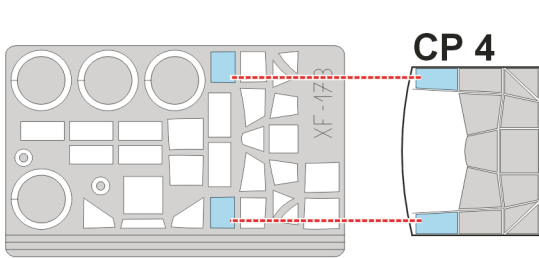

CP 4

4.)

**INTERIOR
COLOR**

CP 4

5.)

**CAMOUFLAGE
COLOR**

CP 1