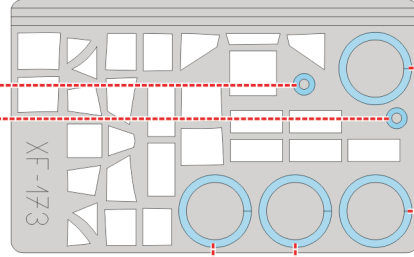

# SM-79 Sparviero

The die-cut mask for accurate canopy frame painting of the  
*Classic Airframes 1/48 KIT*

PUR 4

PUR 9 2 pcs.

**LIQUID MASK**

1.)

CP 4

2.)