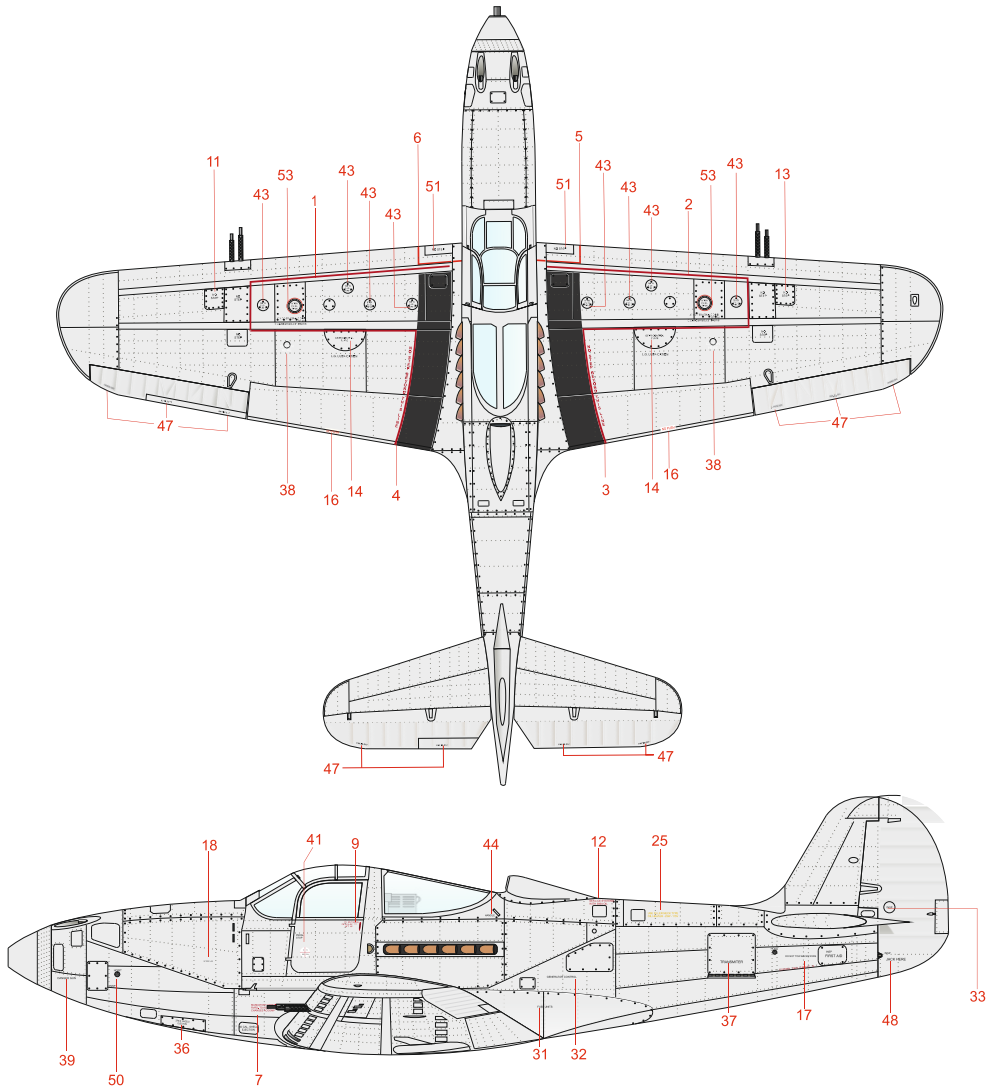

SCALE

1/48

P-39 stencils

ITEM #

D48068

DESIGNED EXCLUSIVELY FOR P-39 BY EDUARD

INFOPAGE

Czech Republic
 Eduard - Model Accessories, 435 21 Obrnice 170,
WWW.EDUARD.COM

D48068 P-39 stencils 1/48

8 591437 555376