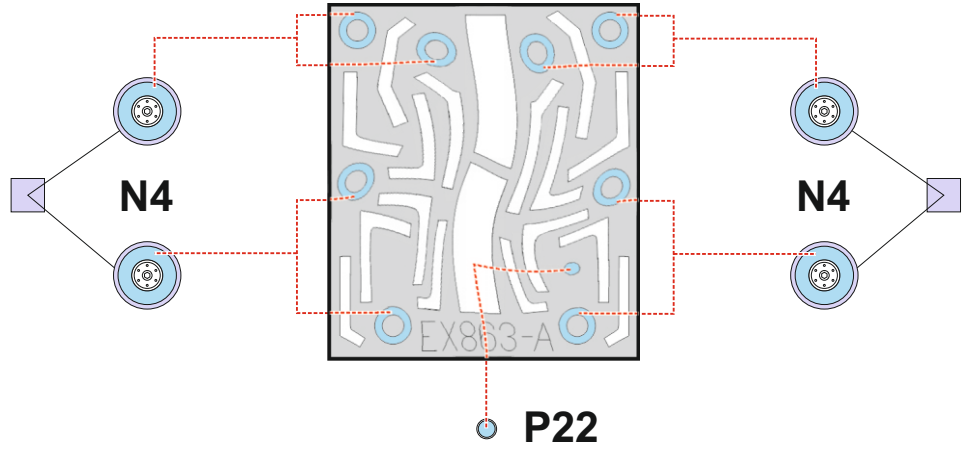

AH-1G TFace

EX 863

for kit **SPECIAL HOBBY**

scale **1/48**

OUTSIDE

LIQUID MASK

P8

P7

P4

P9

P10

LIQUID MASK

INSIDE

LIQUID MASK