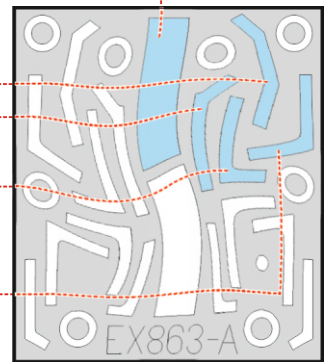

AH-1G TFace

EX 863

for kit **SPECIAL HOBBY**

scale **1/48**

OUTSIDE

LIQUID MASK

P8

P7

P4

P9

P10

LIQUID MASK

INSIDE

LIQUID MASK