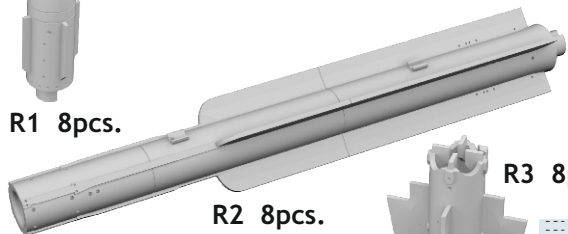

648 749 MICA RF

eduard
BRASSIN *Print*

1/48 scale

R1 8pcs.

R2 8pcs.

R3 8pcs.

COLOURS

GSI Colors (GUNZE)		Mr.COLOR SUPER METALLIC	
AQUEOUS	Mr.COLOR		
[H 4]	[C 4]	YELLOW	[SM202] SUPER GOLD
[H 8]	[C 8]	SILVER	[SM206] CHROME SILVER
[H 92]	[C 58]	ORANGE YELLOW	
[H316]	[C316]	WHITE	

This product contains metal and resin detail parts for upgrading scale plastic models. When selecting this set make sure that it is for the kit mentioned in product name as these sets are made specifically for that kit. When upgrading the model some cutting or corrections may be necessary for parts to fit accurately. **WARNING!** This set contains small and sharp parts. Work carefully in a ventilated and well-lit room. Safety glasses are recommended. This product is not suitable for children below 14 years of age.