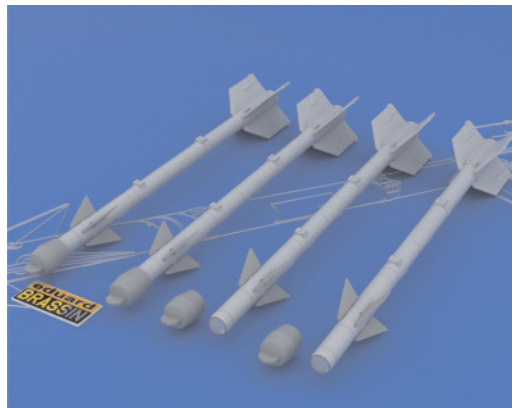

648 028 AIM-9B Sidewinder

eduard BRASSIN

1/48 scale

R1 4 pcs.

R2 20 pcs.

R3 8 pcs.

R4 4 pcs.

This product contains metal and resin detail parts for upgrading scale plastic models. When selecting this set make sure that it is for the kit mentioned in product name as these sets are made specifically for that kit. When upgrading the model some cutting or corrections may be necessary for parts to fit accurately. **WARNING!** This set contains small and sharp parts. Work carefully in a ventilated and well-lit room. Safety glasses are recommended. This product is not suitable for children below 14 years of age.

eduard

435 21 Obrnice 170
Czech Republic

www.eduard.com

648 028 AIM-9B Sidewinder 1/48

BRASSIN

BRASSIN

eduard

There is another BRASSIN set for recommended kit available!
648 029 AIM-9M/L Sidewinder

(not included in this set)

www.eduard.com

BEST BRASS RESIN AROUND!

 SYMMETRICAL ASSEMBLY
SYMETRICKÁ MONTÁŽ

 REMOVE
ODSTRANIT

 BEND
OHNOUT

 GRIND
OBROUSIT

 OPTION
VOLBA