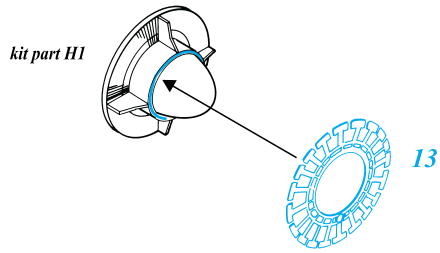

ORIGINAL KIT PARTS
PŮVODNÍ DÍLY STAVEBNICE

PHOTO-ETCHED PARTS
LEPTANÉ DÍLY

PARTS TO BE REMOVED
DÍLY K ODSTRANĚNÍ

A EJECTION SEAT

B INTERIOR

C HUD

D AIR BRAKES

E UNDERCARRIAGE

F AFTERBURNER RING

G CANOPY

H EXTERNAL PARTS

References: - Pod lupa Nr.9 F-16A/C
 - F-16 - WALK AROUND, Squadron/ Signal Publications
 - The Aircraft Walkaround Center <http://www5.50megs.com/robertlundin>
 - In detail & scale No.3 - F-16A/B Fighting Falcon