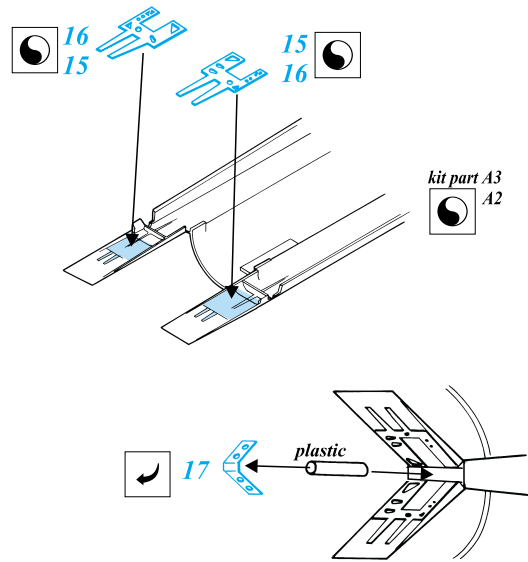

ORIGINAL KIT PARTS
PŮVODNÍ DÍLY STAVEBNICE

PHOTO-ETCHED PARTS
LEPTANÉ DÍLY

PARTS TO BE REMOVED
DÍLY K ODSTRANĚNÍ

A EJECTION SEAT

B INTERIOR

C HUD

D AIR BRAKES

E UNDERCARRIAGE

F AFTERBURNER RING

G CANOPY

H EXTERNAL PARTS

References: - Pod lupa Nr.9 F-16A/C
 - F-16 - WALK AROUND, Squadron/ Signal Publications
 - The Aircraft Walkaround Center <http://www5.50megs.com/robertlundin>
 - In detail & scale No.3 - F-16A/B Fighting Falcon