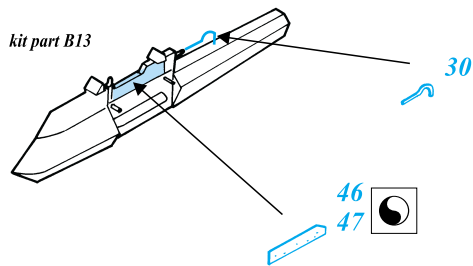

ORIGINAL KIT PARTS
PŮVODNÍ DÍLY STAVEBNICE

PHOTO-ETCHED PARTS
LEPTANÉ DÍLY

PARTS TO BE REMOVED
DÍLY K ODSTRANĚNÍ

A EJECTION SEAT

B INTERIOR

C HUD

D AIR BRAKES

E UNDERCARRIAGE

F AFTERBURNER RING

G CANOPY

H EXTERNAL PARTS

References: - Pod lupa Nr.9 F-16A/C
 - F-16 - WALK AROUND, Squadron/ Signal Publications
 - The Aircraft Walkaround Center <http://www5.50megs.com/robertlundin>
 - In detail & scale No.3 - F-16A/B Fighting Falcon