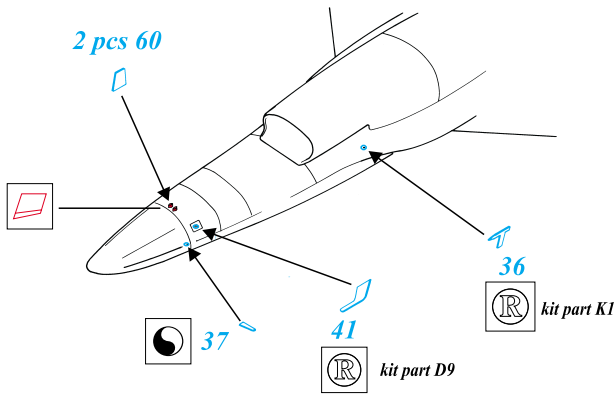

ORIGINAL KIT PARTS
PŮVODNÍ DÍLY STAVEBNICE

PHOTO-ETCHED PARTS
LEPTANÉ DÍLY

PARTS TO BE REMOVED
DÍLY K ODSTRANĚNÍ

A EJECTION SEAT

B INTERIOR

C HUD

D AIR BRAKES

E UNDERCARRIAGE

F AFTERBURNER RING

G CANOPY

H EXTERNAL PARTS

References: - Pod lupa Nr.9 F-16A/C
 - F-16 - WALK AROUND, Squadron/ Signal Publications
 - The Aircraft Walkaround Center <http://www5.50megs.com/robertlundin>
 - In detail & scale No.3 - F-16A/B Fighting Falcon