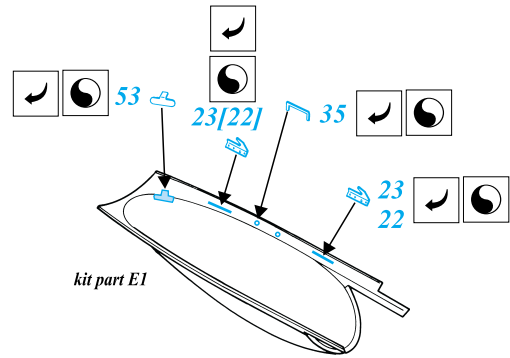

ORIGINAL KIT PARTS
PŮVODNÍ DÍLY STAVEBNICE

PHOTO-ETCHED PARTS
LEPTANÉ DÍLY

PARTS TO BE REMOVED
DÍLY K ODSTRANĚNÍ

A EJECTION SEAT

B INTERIOR

C HUD

D AIR BRAKES

E UNDERCARRIAGE

F AFTERBURNER RING

G CANOPY

H EXTERNAL PARTS

References: - Pod lupa Nr.9 F-16A/C
 - F-16 - WALK AROUND, Squadron/ Signal Publications
 - The Aircraft Walkaround Center <http://www5.50megs.com/robertlundin>
 - In detail & scale No.3 - F-16A/B Fighting Falcon