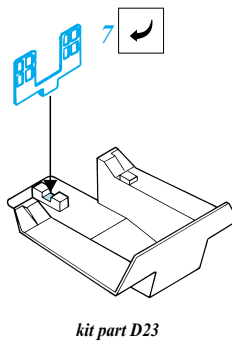

ORIGINAL KIT PARTS
PŮVODNÍ DÍLY STAVEBNICE

PHOTO-ETCHED PARTS
LEPTANÉ DÍLY

PARTS TO BE REMOVED
DÍLY K ODSTRANĚNÍ

A EJECTION SEAT

B INTERIOR

C HUD

D AIR BRAKES

E UNDERCARRIAGE

F AFTERBURNER RING

G CANOPY

H EXTERNAL PARTS

References: - Pod lupa Nr.9 F-16A/C
 - F-16 - WALK AROUND, Squadron/ Signal Publications
 - The Aircraft Walkaround Center <http://www5.50megs.com/robertlundin>
 - In detail & scale No.3 - F-16A/B Fighting Falcon