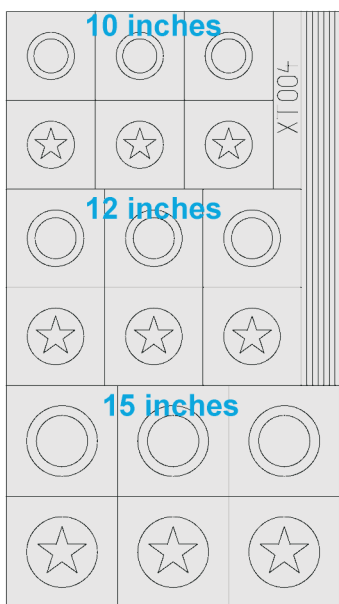

eduard
Express Mask

XT 004

US Stars Medium

FOR 1/35 KIT

1.

2.

3.

4.