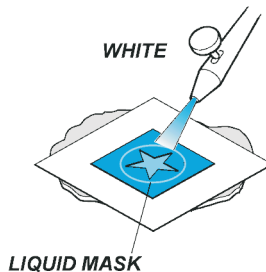

eduard
Express Mask

XT 004

US Stars Medium

FOR 1/35 KIT

1.

2.

3.

4.

5.

6.

7.