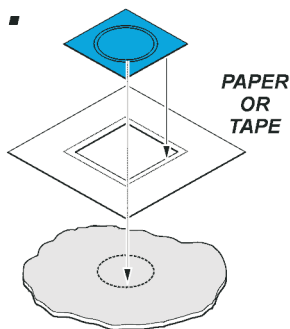

eduard
Express Mask

XT 004

US Stars Medium

FOR 1/35 KIT

1.

2.

3.

4.