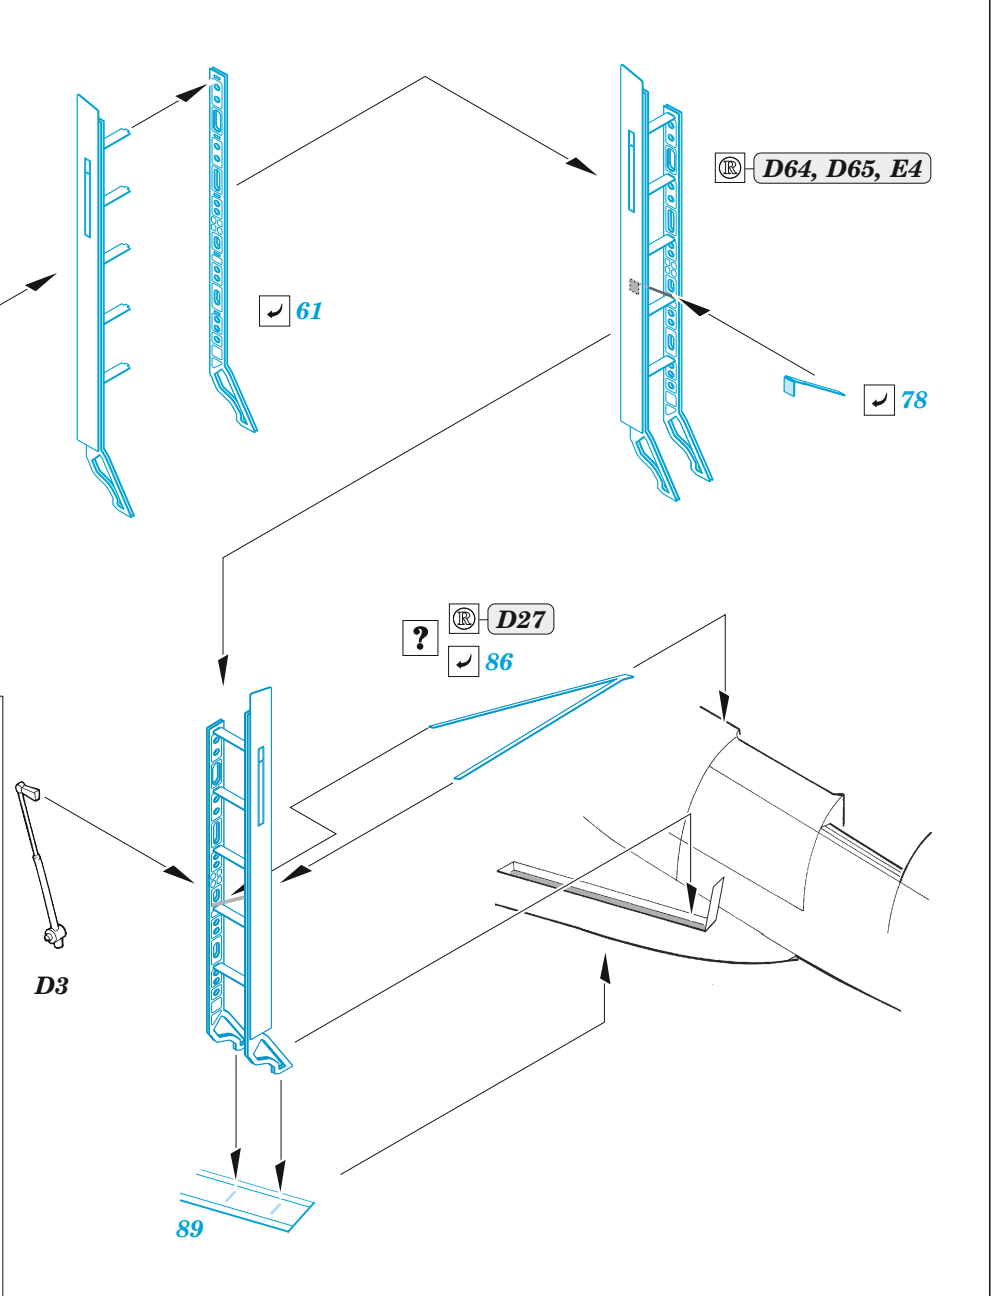

CANOPY

53

3 pcs 39

65

49

50

49

50

49

50

54

58
2 pcs

CANOPY

Related products: FE 1269 EA-18G seatbelts STEEL