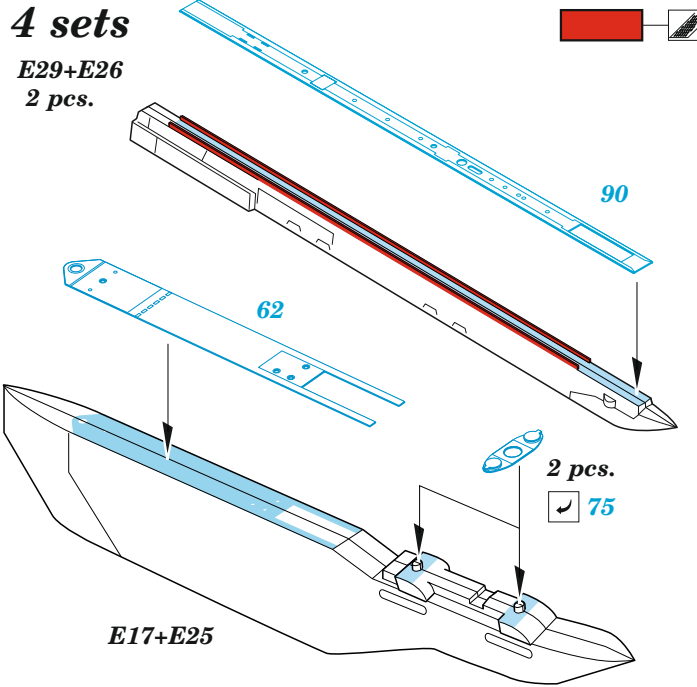

49

50

54

58
2 pcs

CANOPY

Related products: FE 1269 EA-18G seatbelts STEEL