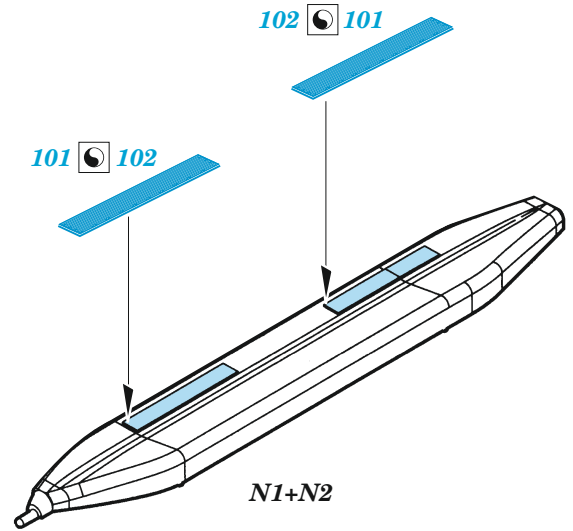

49

50

54

58
2 pcs

CANOPY

Related products: FE 1269 EA-18G seatbelts STEEL