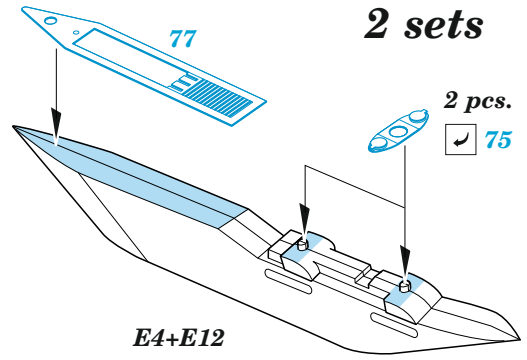

49

50

54

58
2 pcs

CANOPY

Related products: FE 1269 EA-18G seatbelts STEEL