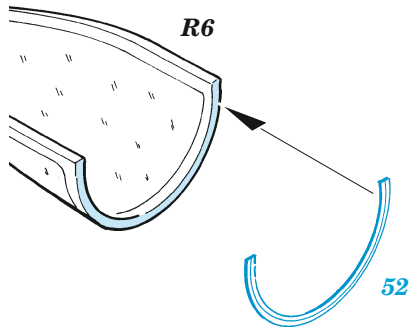

49

50

54

58
2 pcs

CANOPY

Related products: FE 1269 EA-18G seatbelts STEEL