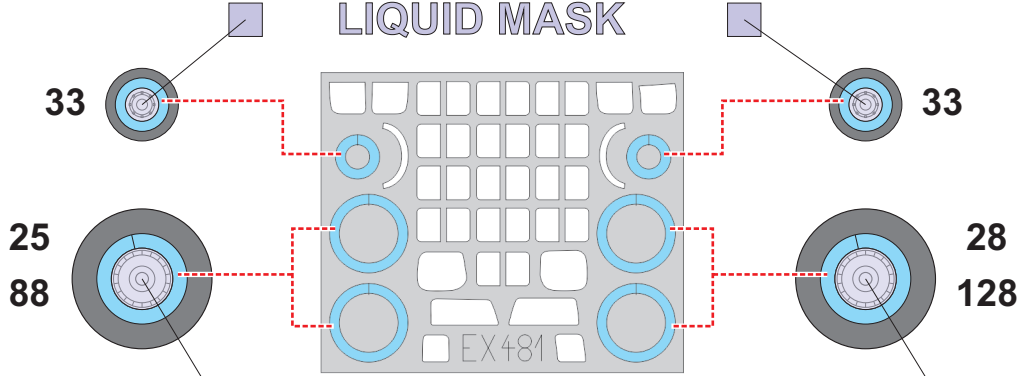

eduard
MASK

EX 481

AC-47 Gunship 1/48

The die-cut mask for accurate canopy frame painting of the
Revell 04926 scale *1/48 KIT*

1.)

LIQUID MASK

LIQUID MASK

2.)