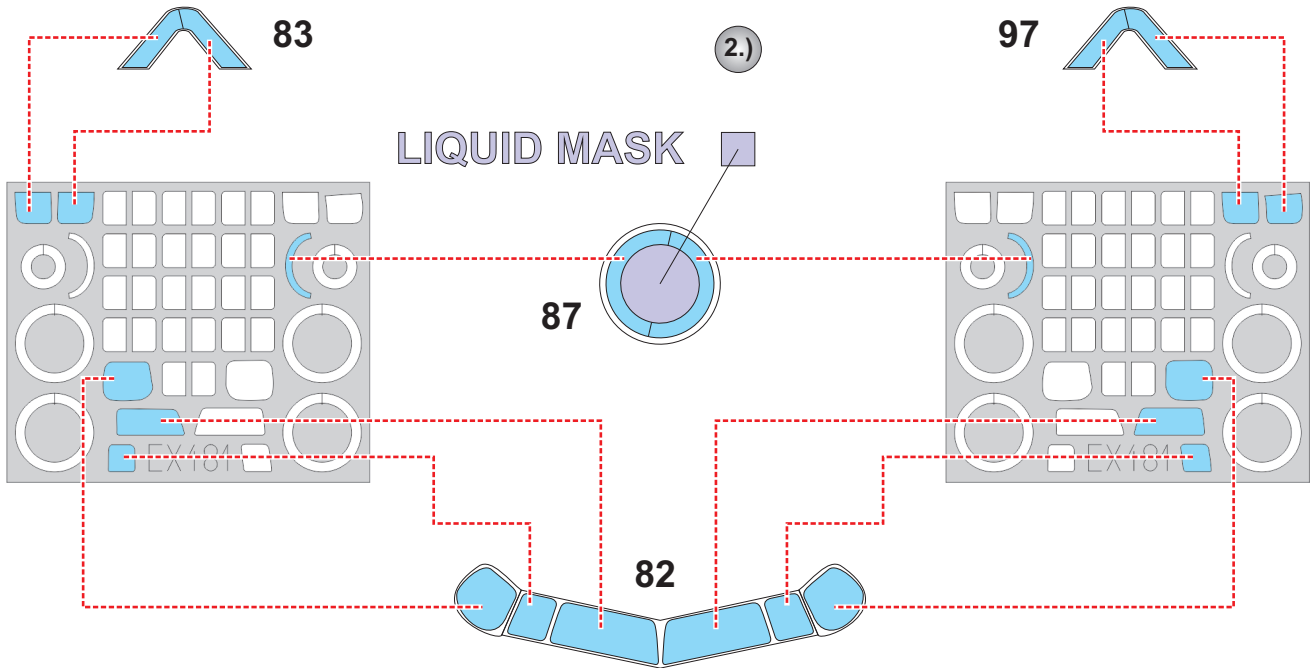

eduard
MASK

EX 481

AC-47 Gunship 1/48

The die-cut mask for accurate canopy frame painting of the
Revell 04926 scale *1/48 KIT*

1.)

LIQUID MASK

LIQUID MASK

2.)