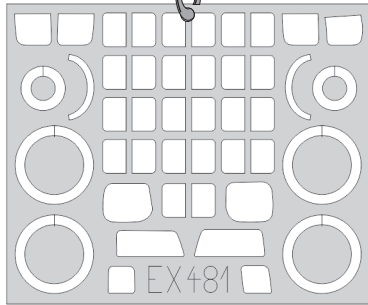

eduard
MASK

EX 481

AC-47 Gunship 1/48

The die-cut mask for accurate canopy frame painting of the
Revell 04926 scale *1/48 KIT*

1.)

LIQUID MASK

LIQUID MASK

2.)