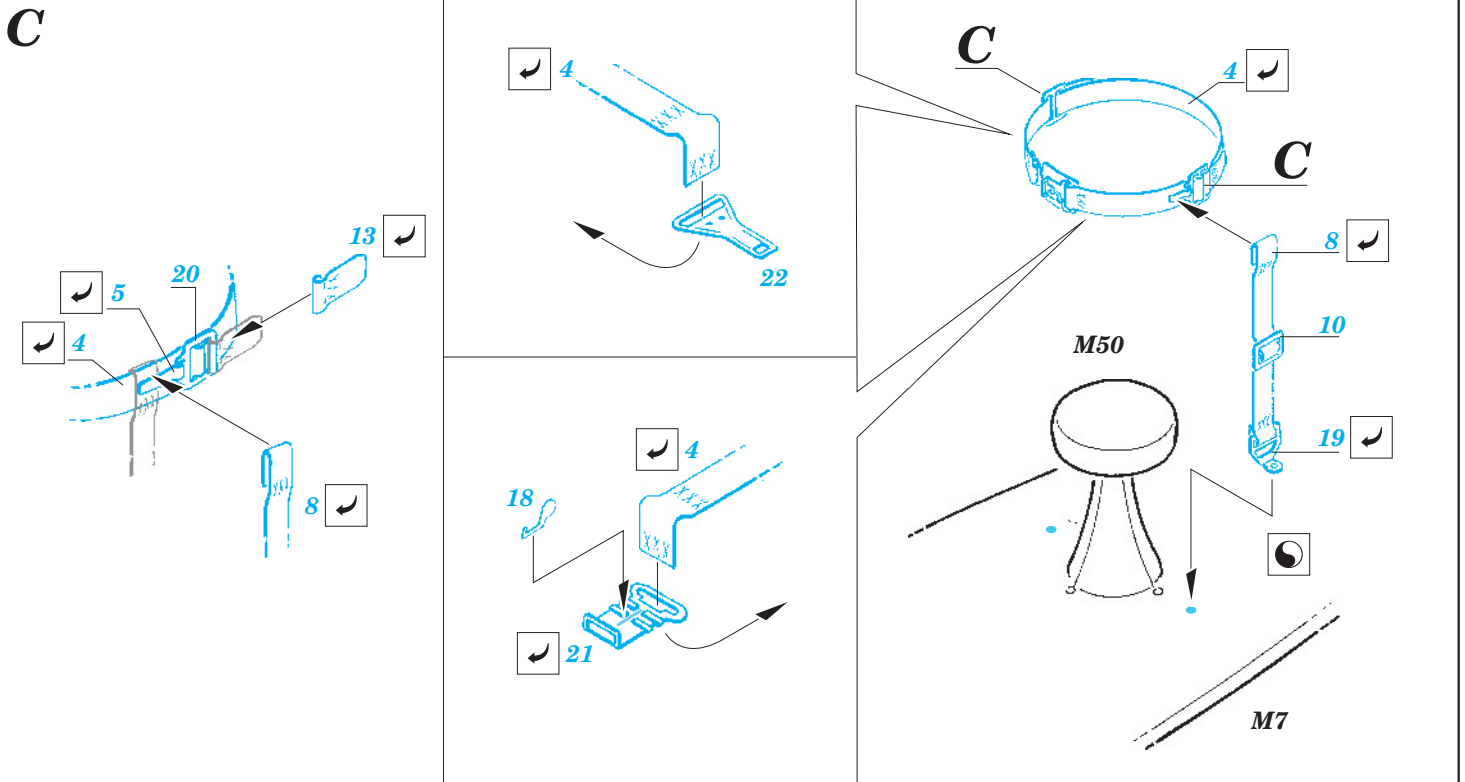

B-25J seatbelts

eduard

32 746

1/32 scale detail set for HK Models kit • sada detailů pro model 1/32 HK Models

- ★ APPLY EXPRESS MASK AND PAINT BEFORE GLUING
POUŽIT EXPRESS MASK NABARVIT PŘED SLEPENÍM
- ☯ SYMETRICAL ASSEMBLY
SYMETRICKÁ MONTÁŽ
- REMOVE
ODSTRANIT
- ▨ GRIND
OBROUSIT
- ⚪ DRILL HOLE
VRTAT OTVOR
- ↪ BEND
OHNOUT
- ? OPTION
VOLBA
- Ⓜ REPLACE
NAHRADIT

ORIGINAL KIT PARTS
PŮVODNÍ DÍLY STAVEBNICE
 PHOTO-ETCHED PARTS
LEPTANÉ DÍLY
 PARTS TO BE REMOVED
DÍLY K ODSTRANĚNÍ
 FILL
TMELIT

*For further detail sets look for **eduard** 32 747 B-25 bomber front interior S.A. (not included in this set)*

*For further detail sets look for **eduard** 32 748 B-25J bomber cockpit interior S.A. (not included in this set)*

*For further detail sets look for **eduard** 32 321 B-25 bomb bay (not included in this set)*

*For further detail sets look for **eduard** 32 750 B-25J correct pilot seats (not included in this set)*