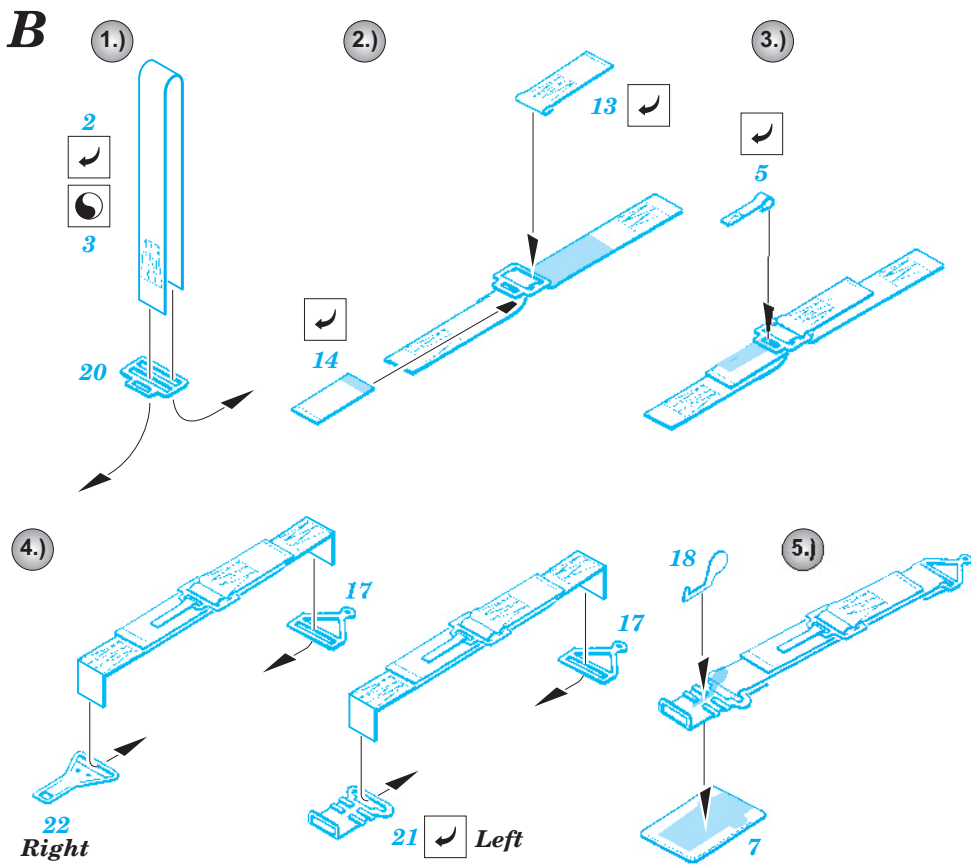

B-25J seatbelts

eduard

32 746

1/32 scale detail set for HK Models kit • sada detailů pro model 1/32 HK Models

- ★ APPLY EXPRESS MASK AND PAINT BEFORE GLUING
POUŽIT EXPRESS MASK NABARVIT PŘED SLEPENÍM
- ☯ SYMETRICAL ASSEMBLY
SYMETRICKÁ MONTÁŽ
- REMOVE
ODSTRANIT
- ▨ GRIND
OBROUSIT
- ⚪ DRILL HOLE
VRTAT OTVOR
- ↪ BEND
OHNOUT
- ? OPTION
VOLBA
- Ⓜ REPLACE
NAHRADIT

ORIGINAL KIT PARTS
PŮVODNÍ DÍLY STAVEBNICE
 PHOTO-ETCHED PARTS
LEPTANÉ DÍLY
 PARTS TO BE REMOVED
DÍLY K ODSTRANĚNÍ
 FILL
TMELIT

*For further detail sets look for **eduard** 32 747 B-25 bomber front interior S.A. (not included in this set)*

*For further detail sets look for **eduard** 32 748 B-25J bomber cockpit interior S.A. (not included in this set)*

*For further detail sets look for **eduard** 32 321 B-25 bomb bay (not included in this set)*

*For further detail sets look for **eduard** 32 750 B-25J correct pilot seats (not included in this set)*