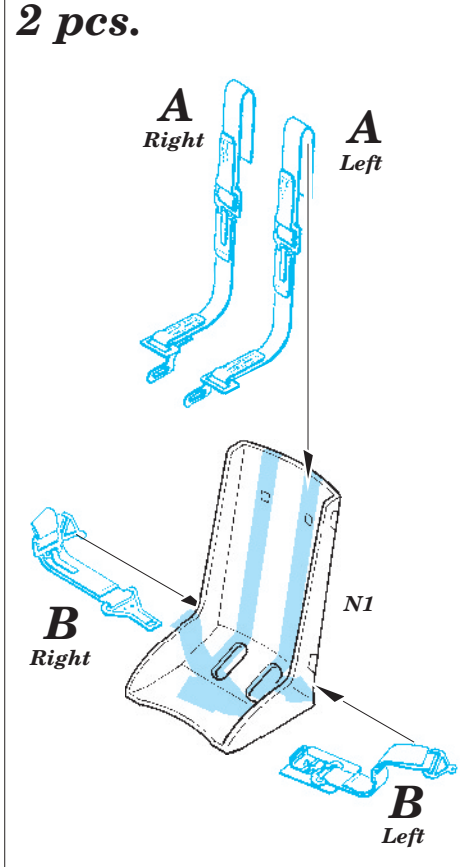

B-25J seatbelts

eduard

32 746

1/32 scale detail set for HK Models kit • sada detailů pro model 1/32 HK Models

- ★ APPLY EXPRESS MASK AND PAINT BEFORE GLUING
POUŽIT EXPRESS MASK NABARVIT PŘED SLEPENÍM
- ☯ SYMETRICAL ASSEMBLY
SYMETRICKÁ MONTÁŽ
- REMOVE
ODSTRANIT
- ▨ GRIND
OBROUSIT
- ⚪ DRILL HOLE
VRTAT OTVOR
- ↪ BEND
OHNOUT
- ? OPTION
VOLBA
- Ⓜ REPLACE
NAHRADIT

ORIGINAL KIT PARTS
PŮVODNÍ DÍLY STAVEBNICE
 PHOTO-ETCHED PARTS
LEPTANÉ DÍLY
 PARTS TO BE REMOVED
DÍLY K ODSTRANĚNÍ
 FILL
TMELIT

*For further detail sets look for **eduard** 32 747 B-25 bomber front interior S.A. (not included in this set)*

*For further detail sets look for **eduard** 32 748 B-25J bomber cockpit interior S.A. (not included in this set)*

*For further detail sets look for **eduard** 32 321 B-25 bomb bay (not included in this set)*

*For further detail sets look for **eduard** 32 750 B-25J correct pilot seats (not included in this set)*