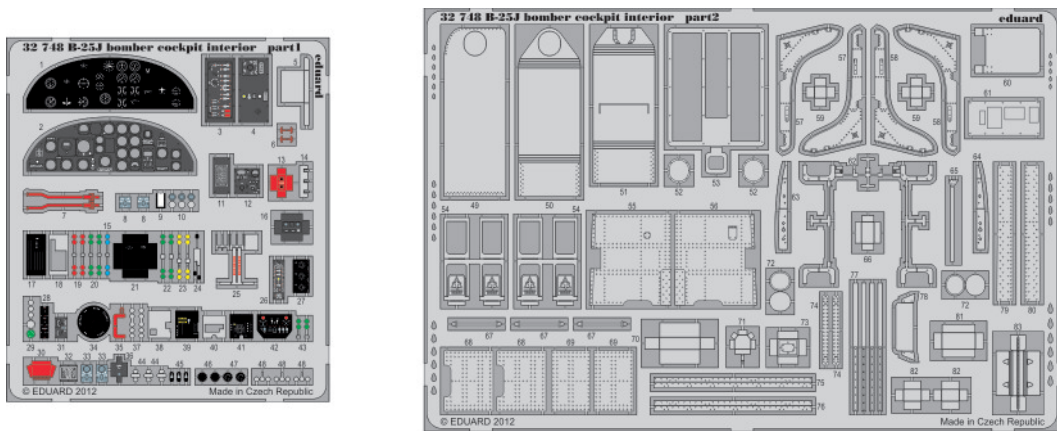

B-25J seatbelts

eduard

32 746

1/32 scale detail set for HK Models kit • sada detailů pro model 1/32 HK Models

- ★ APPLY EXPRESS MASK AND PAINT BEFORE GLUING
POUŽIT EXPRESS MASK NABARVIT PŘED SLEPENÍM
- ☯ SYMETRICAL ASSEMBLY
SYMETRICKÁ MONTÁŽ
- REMOVE
ODSTRANIT
- ▨ GRIND
OBROUSIT
- ⚪ DRILL HOLE
VRTAT OTVOR
- ↪ BEND
OHNOUT
- ? OPTION
VOLBA
- Ⓜ REPLACE
NAHRADIT

ORIGINAL KIT PARTS
PŮVODNÍ DÍLY STAVEBNICE
 PHOTO-ETCHED PARTS
LEPTANÉ DÍLY
 PARTS TO BE REMOVED
DÍLY K ODSTRANĚNÍ
 FILL
TMELIT

*For further detail sets look for **eduard** 32 747 B-25 bomber front interior S.A. (not included in this set)*

*For further detail sets look for **eduard** 32 748 B-25J bomber cockpit interior S.A. (not included in this set)*

*For further detail sets look for **eduard** 32 321 B-25 bomb bay (not included in this set)*

*For further detail sets look for **eduard** 32 750 B-25J correct pilot seats (not included in this set)*