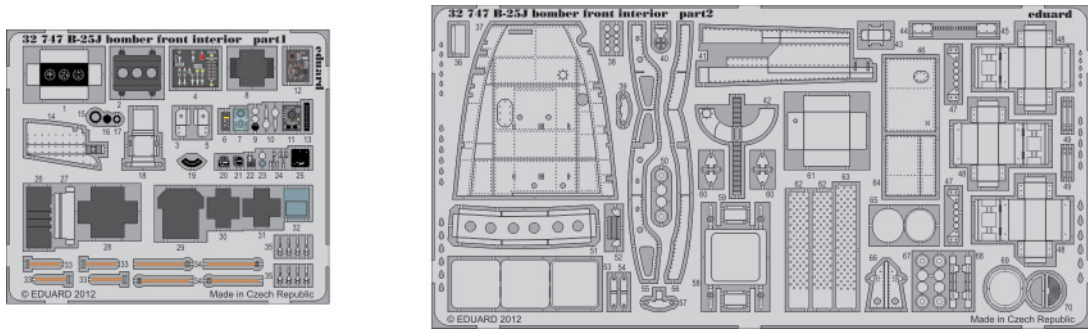

B-25J seatbelts

eduard

32 746

1/32 scale detail set for HK Models kit • sada detailů pro model 1/32 HK Models

- ★ APPLY EXPRESS MASK AND PAINT BEFORE GLUING
POUŽIT EXPRESS MASK NABARVIT PŘED SLEPENÍM
- ☯ SYMETRICAL ASSEMBLY
SYMETRICKÁ MONTÁŽ
- REMOVE
ODSTRANIT
- ▨ GRIND
OBROUSIT
- ⚪ DRILL HOLE
VRTAT OTVOR
- ↪ BEND
OHNOUT
- ? OPTION
VOLBA
- Ⓜ REPLACE
NAHRADIT

ORIGINAL KIT PARTS
PŮVODNÍ DÍLY STAVEBNICE
 PHOTO-ETCHED PARTS
LEPTANÉ DÍLY
 PARTS TO BE REMOVED
DÍLY K ODSTRANĚNÍ
 FILL
TMELIT

*For further detail sets look for **eduard** 32 747 B-25 bomber front interior S.A. (not included in this set)*

*For further detail sets look for **eduard** 32 748 B-25J bomber cockpit interior S.A. (not included in this set)*

*For further detail sets look for **eduard** 32 321 B-25 bomb bay (not included in this set)*

*For further detail sets look for **eduard** 32 750 B-25J correct pilot seats (not included in this set)*