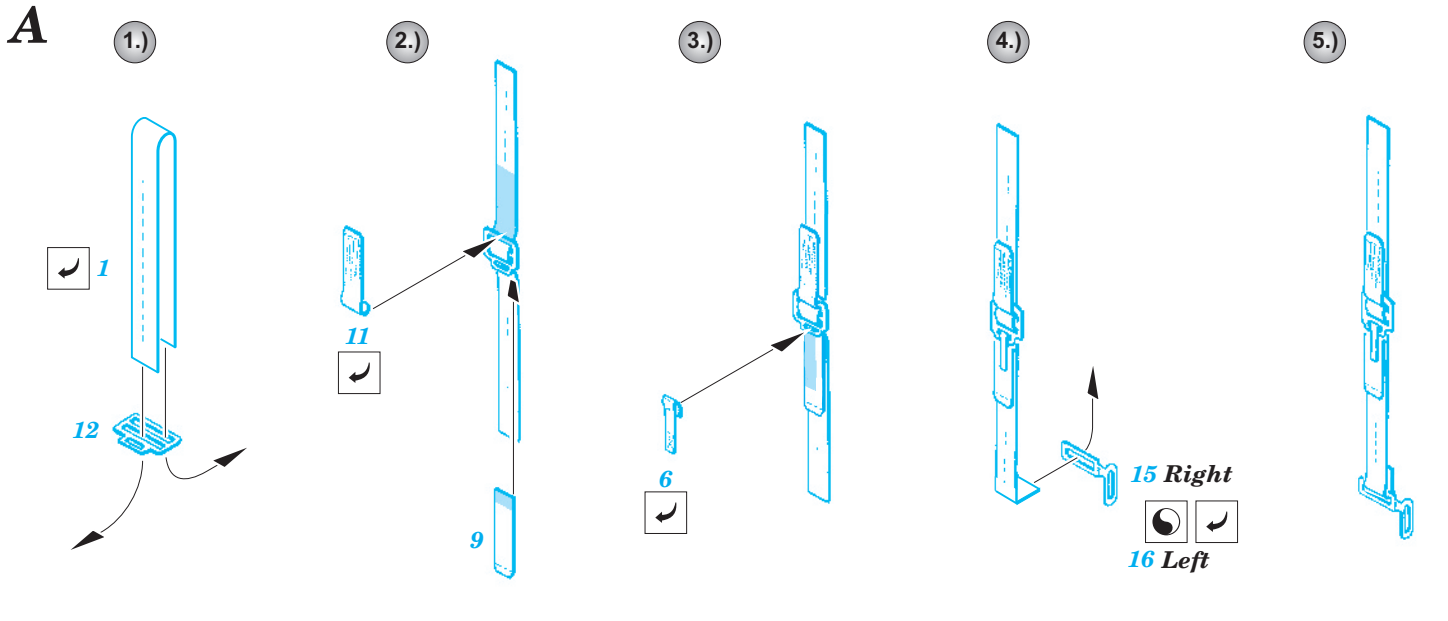

B-25J seatbelts

eduard

32 746

1/32 scale detail set for HK Models kit • sada detailů pro model 1/32 HK Models

- ★ APPLY EXPRESS MASK AND PAINT BEFORE GLUING
POUŽIT EXPRESS MASK NABARVIT PŘED SLEPENÍM
- ☯ SYMETRICAL ASSEMBLY
SYMETRICKÁ MONTÁŽ
- REMOVE
ODSTRANIT
- ▨ GRIND
OBROUSIT
- ⚪ DRILL HOLE
VRTAT OTVOR
- ↪ BEND
OHNOUT
- ? OPTION
VOLBA
- Ⓜ REPLACE
NAHRADIT

ORIGINAL KIT PARTS
PŮVODNÍ DÍLY STAVEBNICE
 PHOTO-ETCHED PARTS
LEPTANÉ DÍLY
 PARTS TO BE REMOVED
DÍLY K ODSTRANĚNÍ
 FILL
TMELIT

*For further detail sets look for **eduard** 32 747 B-25 bomber front interior S.A. (not included in this set)*

*For further detail sets look for **eduard** 32 748 B-25J bomber cockpit interior S.A. (not included in this set)*

*For further detail sets look for **eduard** 32 321 B-25 bomb bay (not included in this set)*

*For further detail sets look for **eduard** 32 750 B-25J correct pilot seats (not included in this set)*