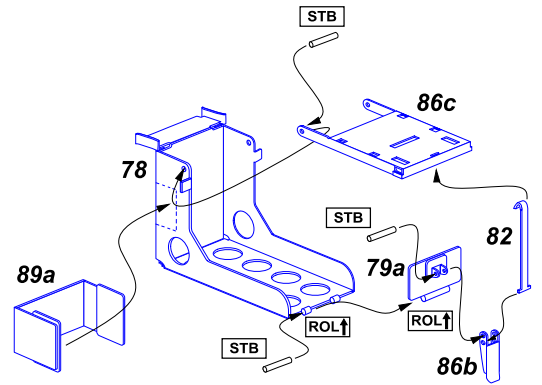

- Separately sold (oddzielnie w sprzedaży):
- 35 252 Israeli Sherman M51, Vol.2 - Fenders & Tool Boxes
 - 35 L-62 Barrels for U.S. cal .30 Browning M-1919 A4 with two part muzzle
 - 35 L-80 Barrel to U.S. cal .50 (12,7mm) Browning M2 HB heavy machine gun
 - 35 L-82 Barrels for U.S. cal .30 Browning M-1919 A4 with one part muzzle
 - 35 L-120 105 mm D1504 L/44 gun barrel with muzzle brake for Israeli Sherman M51
 - 35 R-25 U.S. antenna with brackets