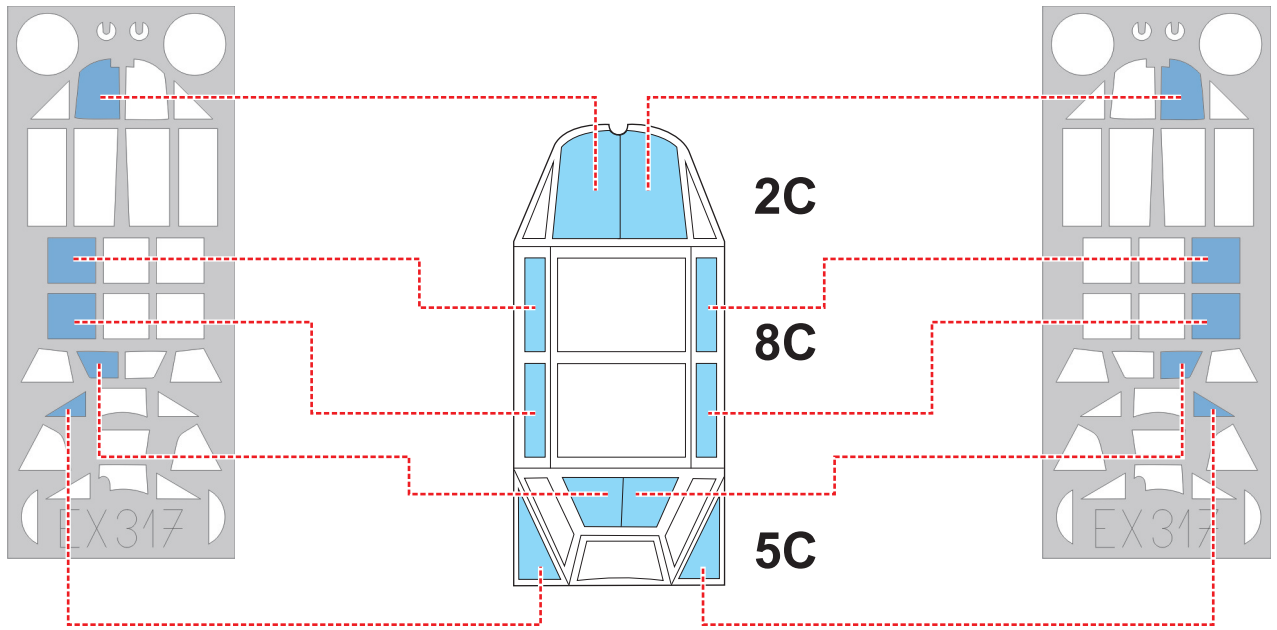

eduard
MASK

EX 317

Bf 109E 1/48

The die-cut mask for accurate canopy frame painting of the
Airfix scale 1/48 KIT

4C 7C 2C

5C 8C 2C