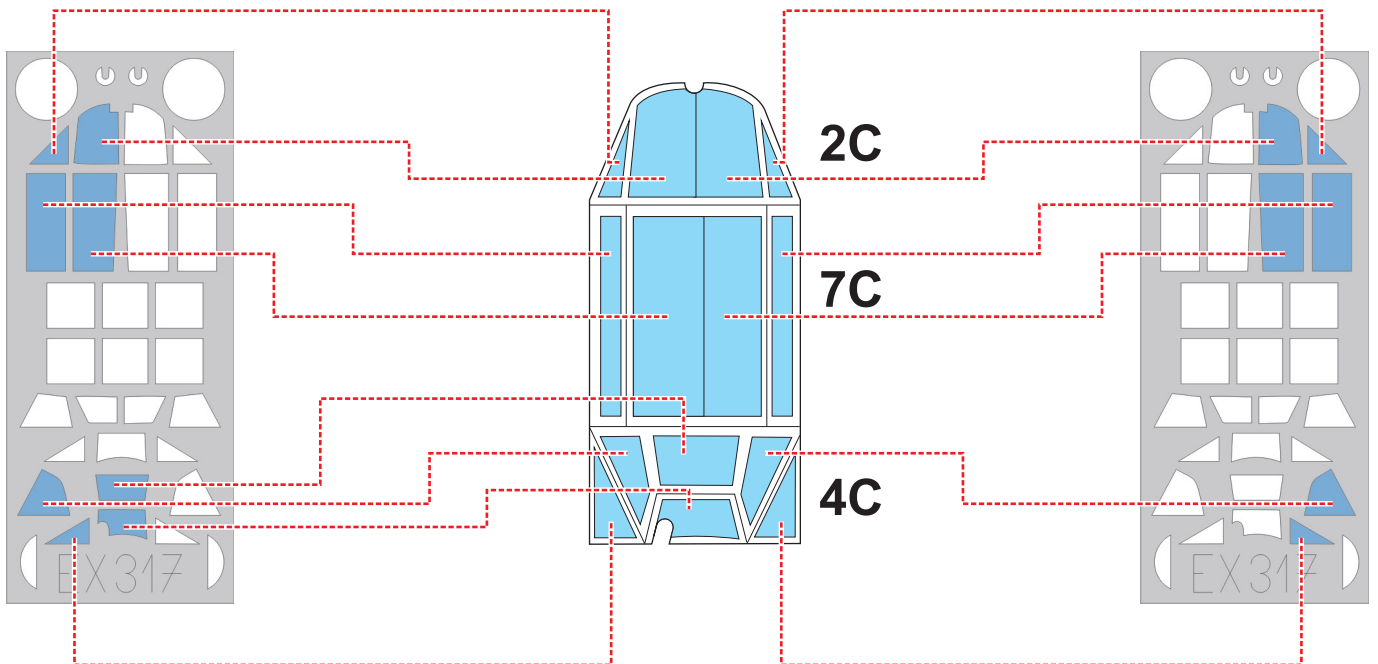

eduard
MASK

EX 317

Bf 109E 1/48

The die-cut mask for accurate canopy frame painting of the
Airfix scale 1/48 KIT

4C 7C 2C

5C 8C 2C