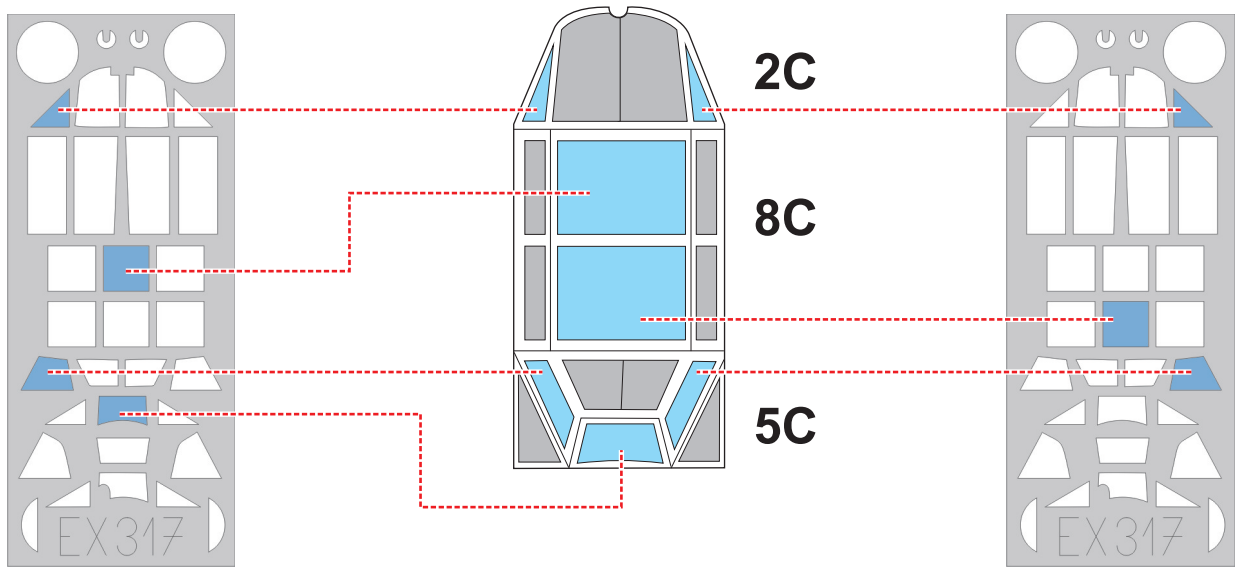

eduard
MASK

EX 317

Bf 109E 1/48

The die-cut mask for accurate canopy frame painting of the
Airfix scale 1/48 KIT

4C 7C 2C

5C 8C 2C