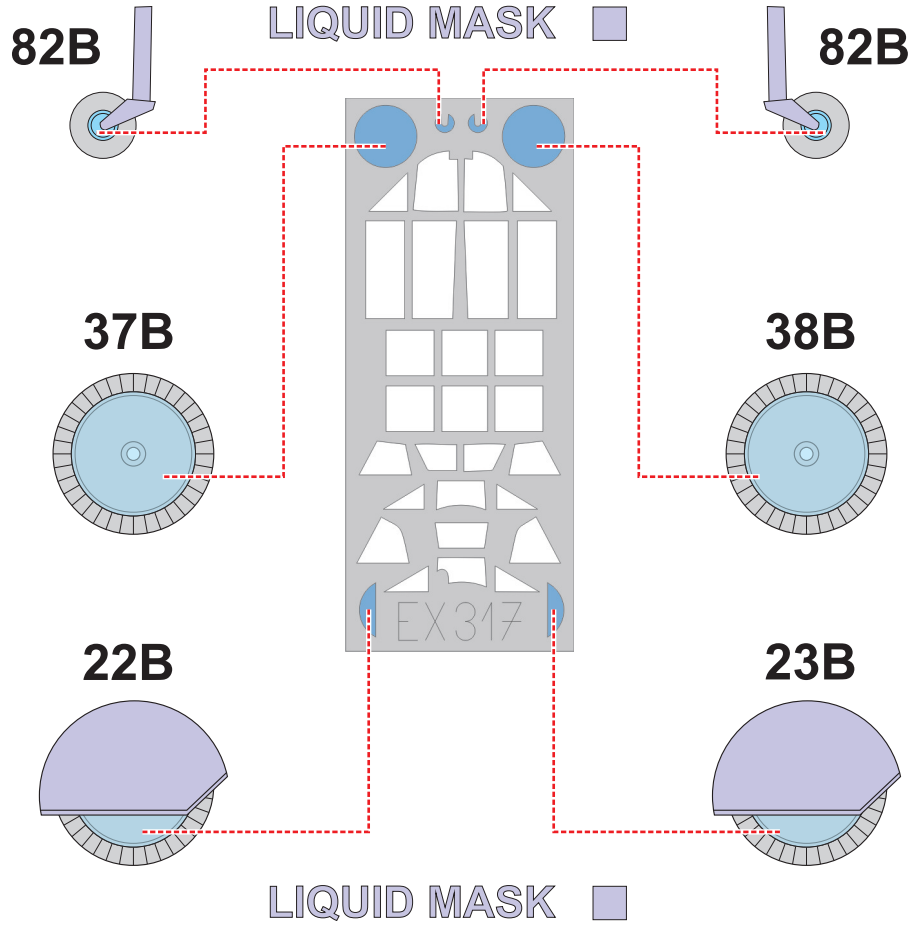

eduard
MASK

EX 317

Bf 109E 1/48

The die-cut mask for accurate canopy frame painting of the
Airfix scale 1/48 KIT

4C 7C 2C

5C 8C 2C