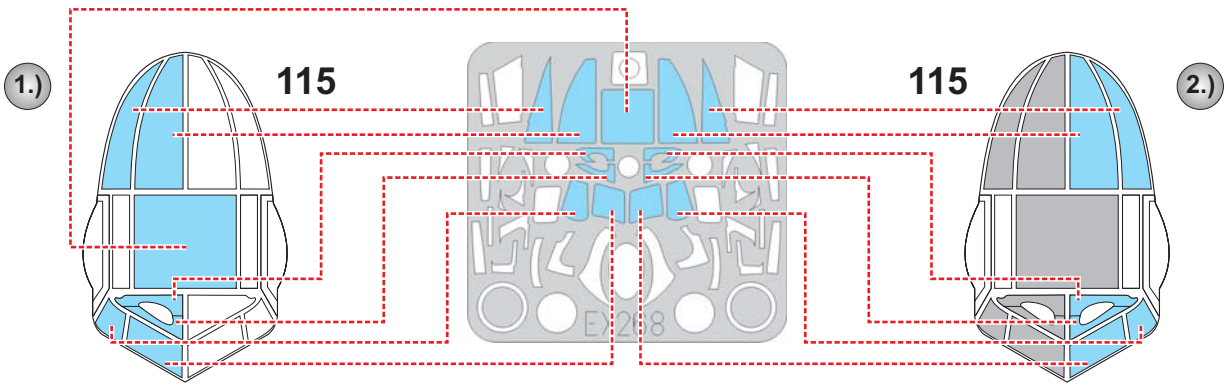

eduard
MASK

EX 268

Mosquito B Mk.IV 1/48

The die-cut mask for accurate canopy frame painting of the
Revell scale 1/48 KIT

3.) LIQUID MASK ■