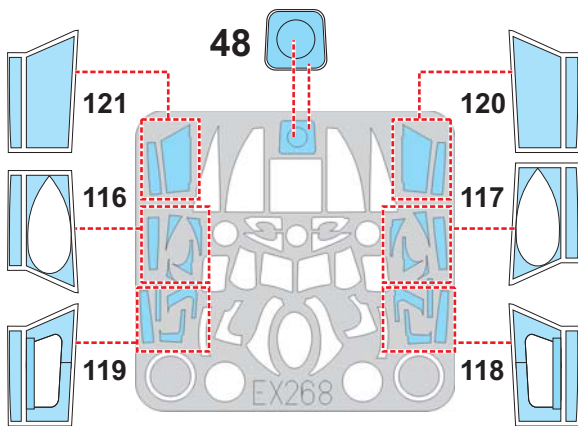

eduard
MASK

EX 268

Mosquito B Mk.IV 1/48

The die-cut mask for accurate canopy frame painting of the
Revell scale 1/48 KIT

3.) LIQUID MASK ■