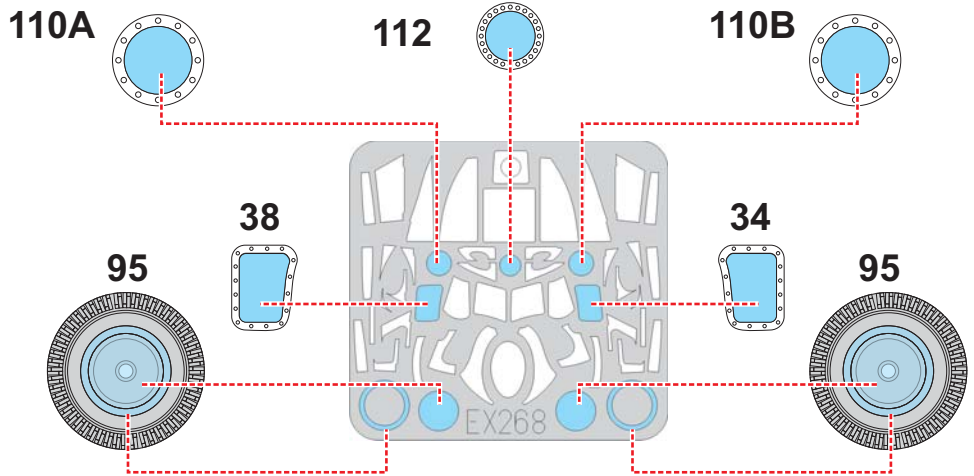

eduard
MASK

EX 268

Mosquito B Mk.IV 1/48

The die-cut mask for accurate canopy frame painting of the
Revell scale 1/48 KIT

3.) LIQUID MASK ■