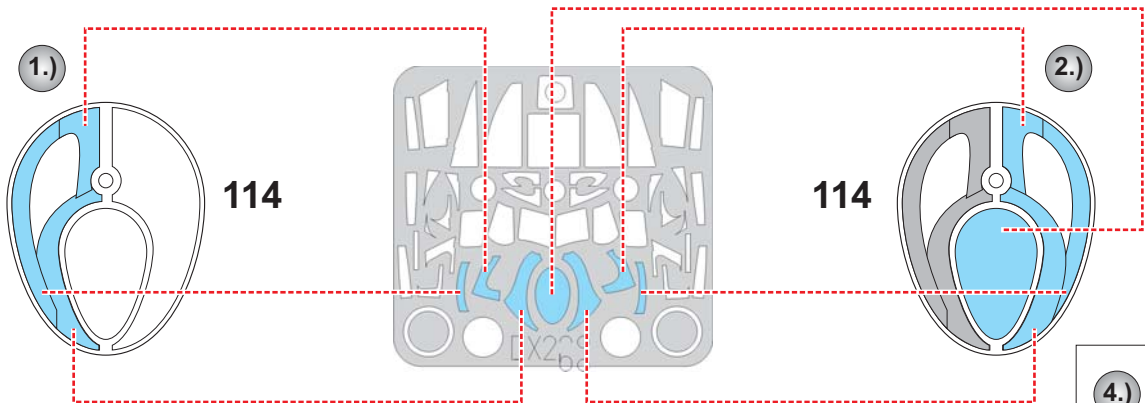

eduard
MASK

EX 268

Mosquito B Mk.IV 1/48

The die-cut mask for accurate canopy frame painting of the
Revell scale 1/48 KIT

3.) LIQUID MASK ■