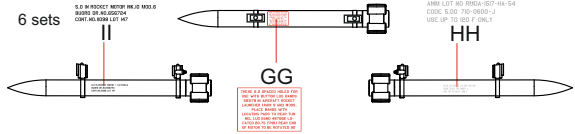

SCALE  
1/48

F6F-5 stencils

ITEM #  
D48059

3 sets

6 sets

DESIGNED EXCLUSIVELY FOR F6F-5 BY EDUARD

INFORMATION

Czech Republic  
Eduard - Model Accessories, 435 21 Obrnice 170,  
[WWW.EDUARD.COM](http://WWW.EDUARD.COM)