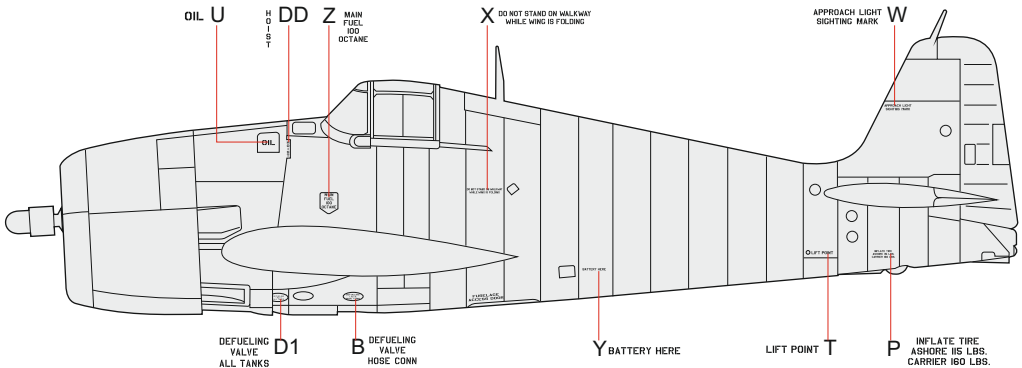

SCALE  
1/48

F6F-5 stencils

ITEM #  
D48059

3 sets

6 sets

DESIGNED EXCLUSIVELY FOR F6F-5 BY EDUARD

INFORMATION

Czech Republic  
Eduard - Model Accessories, 435 21 Obrnice 170,  
[WWW.EDUARD.COM](http://WWW.EDUARD.COM)