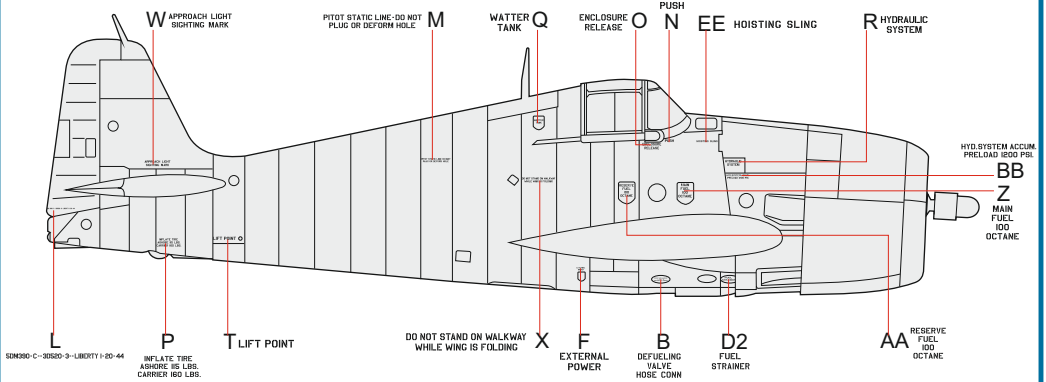

SCALE  
1/48

F6F-5 stencils

ITEM #  
D48059

3 sets

6 sets

DESIGNED EXCLUSIVELY FOR F6F-5 BY EDUARD

INFORMATION

Czech Republic  
Eduard - Model Accessories, 435 21 Obrnice 170,  
[WWW.EDUARD.COM](http://WWW.EDUARD.COM)