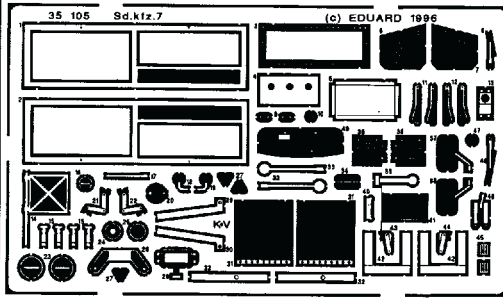

Sd.kfz.7

35 105

1/35 scale detail set for Tamiya kit

-  OPPOSITE SIDE
-  REMOVE
-  REPLACE