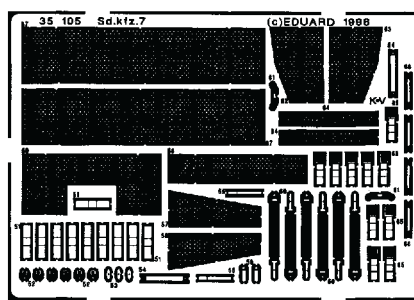

Sd.kfz.7

35 105

1/35 scale detail set for Tamiya kit

-  OPPOSITE SIDE
-  REMOVE
-  REPLACE