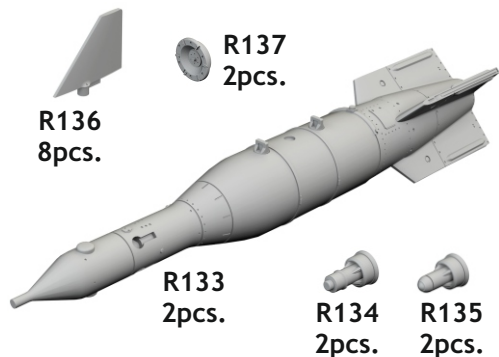

648 518 Paveway II Mk.13/18

eduard
BRASSIN

1/48 scale

COLOURS

GSI Creos (GUNZE)			Mr.METAL COLOR	
AQUEOUS	Mr.COLOR			
H 7	C 7	BROWN		
H 8	C 8	SILVER		
H12	C33	FLAT BLACK		
H27	C44	TAN		
H52	C12	OLIVE DRAB		

This product contains metal and resin detail parts for upgrading scale plastic models. When selecting this set make sure that it is for the kit mentioned in product name as these sets are made specifically for that kit. When upgrading the model some cutting or corrections may be necessary for parts to fit accurately. **WARNING!** This set contains small and sharp parts. Work carefully in a ventilated and well-lit room. Safety glasses are recommended. This product is not suitable for children below 14 years of age.

Tento výrobek obsahuje leptané a odlévané detaily pro úpravu a vylepšení plastického modelu. Při výběru sady kovových detailů zkontrolujte, zda je určena pro model, který chcete upravit. Model, pro který je sada určena, je uveden u názvu výrobku. Pro přesnou aplikaci kovových a odlévaných dílů může být zapotřebí upravit díly upravovaného modelu. **POZOR!** Sada obsahuje malé ostré díly. Pracujte ve větrané a dobře osvětlené místnosti. Doporučujeme použití ochranných brýlí. Tento výrobek není vhodný pro děti mladší 14 let.

eduard

435 21 Obrnice 170
Czech Republic

www.eduard.com
14,95

648 518 Paveway II Mk.13/18

1/48

BRASSIN