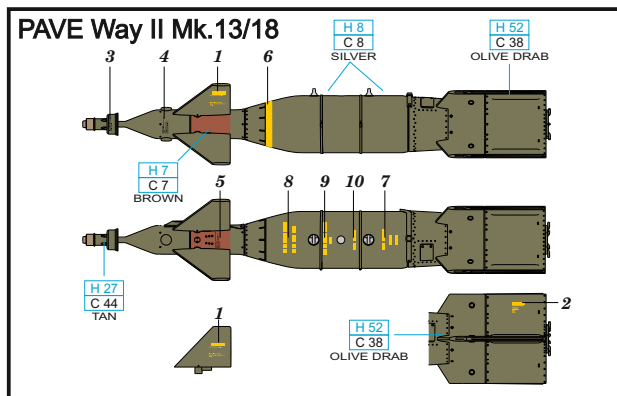

BEST BRASS RESIN AROUND!