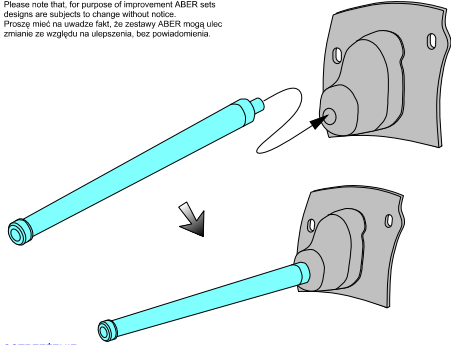

Soviet tank barrel 76,2 mm L-11 for T-34/76 model 1940

Lufa do radzieckich czołgów T-34/76 model z 1940

1/72 scale update

ABER® 72 L-23

WWW.ABER.NET.PL

Made in Poland © 2004

WARNING

OSTRZEŻENIE