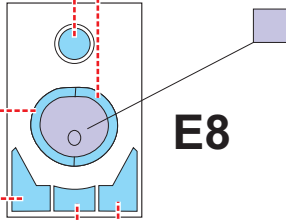

E12 3.)

LIQUID MASK

E9

E8

4.)

E9

E9

E10

5.)

E9

E3

6.)