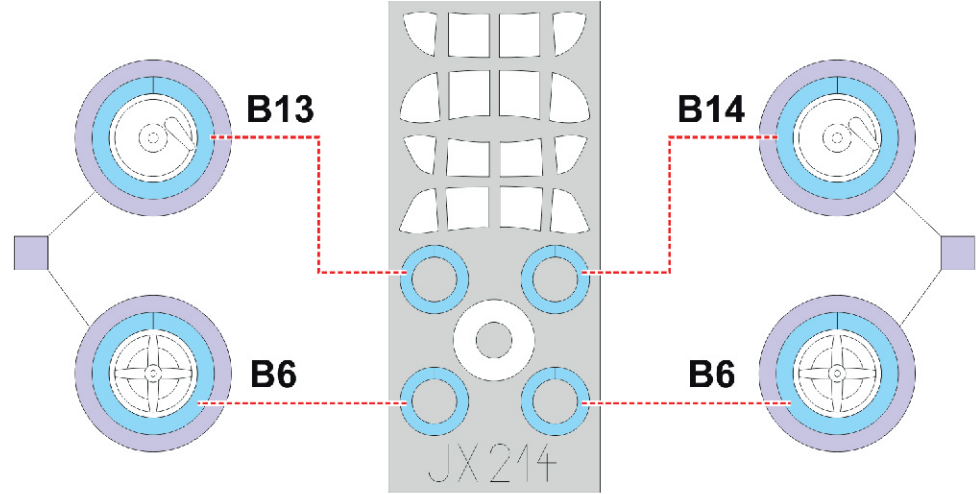

Bü 131D

JX 214

for kit **ICM**

scale **1/32**

LIQUID MASK ■