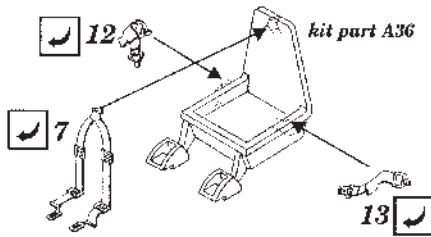

Douglas F4D-1

1/48 scale detail set for Tamiya kit

48 241

- OPPOSITE SIDE
- REMOVE
- BEND
- REPLACE
- GRIND
- OPTION

A COCKPIT