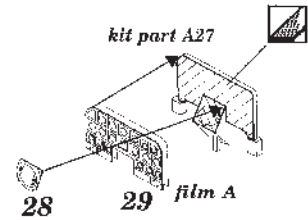

Douglas F4D-1

1/48 scale detail set for Tamiya kit

48 241

- OPPOSITE SIDE
- REMOVE
- BEND
- REPLACE
- GRIND
- OPTION

A COCKPIT