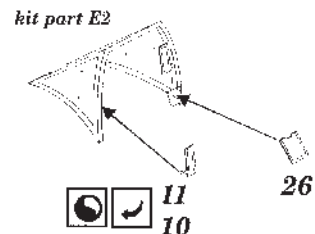

Douglas F4D-1

1/48 scale detail set for Tamiya kit

48 241

- OPPOSITE SIDE
- REMOVE
- BEND
- REPLACE
- GRIND
- OPTION

A COCKPIT