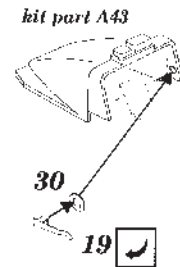

Douglas F4D-1

1/48 scale detail set for Tamiya kit

48 241

- OPPOSITE SIDE
- REMOVE
- BEND
- REPLACE
- GRIND
- OPTION

A COCKPIT