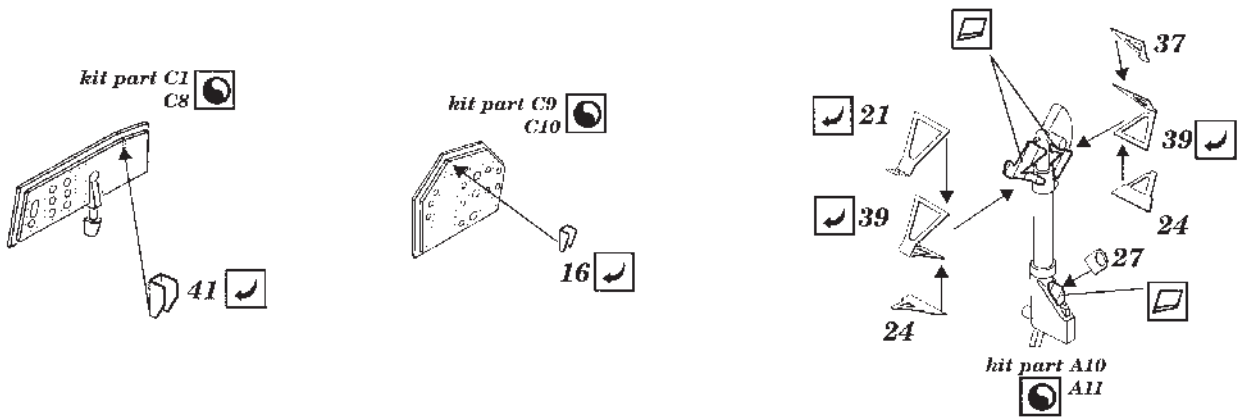

C MAIN UNDERCARRIAGE