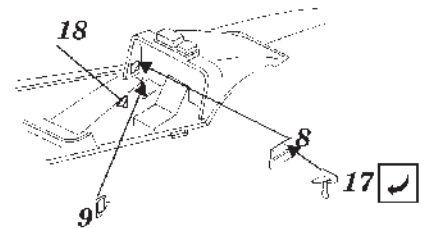

Douglas F4D-1

1/48 scale detail set for Tamiya kit

48 241

- OPPOSITE SIDE
- REMOVE
- BEND
- REPLACE
- GRIND
- OPTION

A COCKPIT