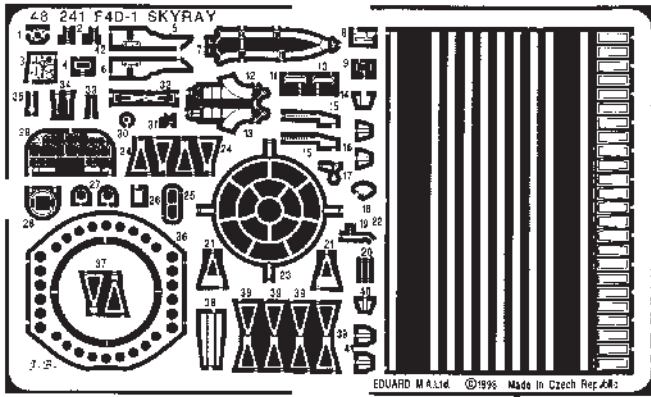

# Douglas F4D-1

1/48 scale detail set for Tamiya kit

48 241

-  OPPOSITE SIDE
-  REMOVE
-  BEND
-  REPLACE
-  GRIND
-  OPTION

## A COCKPIT