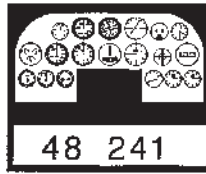

# Douglas F4D-1

1/48 scale detail set for Tamiya kit

48 241

-  OPPOSITE SIDE
-  REMOVE
-  BEND
-  REPLACE
-  GRIND
-  OPTION