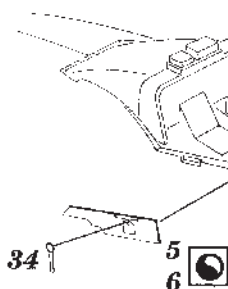

Douglas F4D-1

1/48 scale detail set for Tamiya kit

48 241

- OPPOSITE SIDE
- REMOVE
- BEND
- REPLACE
- GRIND
- OPTION

A COCKPIT