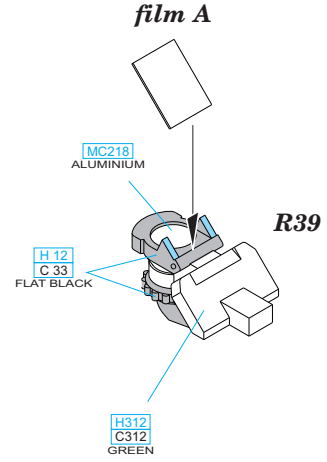

D

F

G

PE17 - rarely mounted

D

F

G