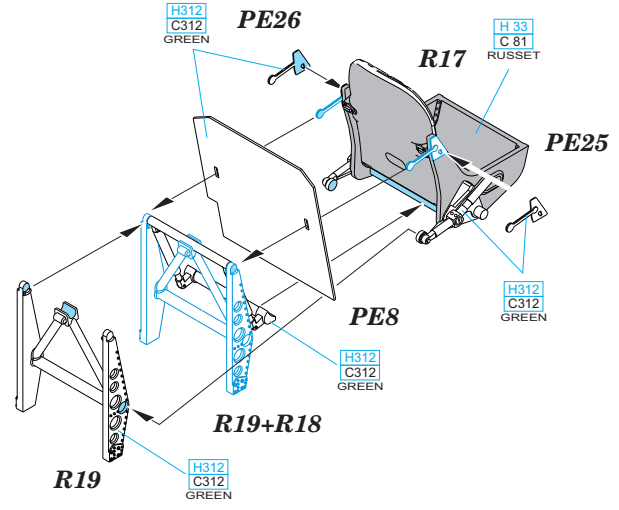

D

F

G

PE17 - rarely mounted

D

F

G