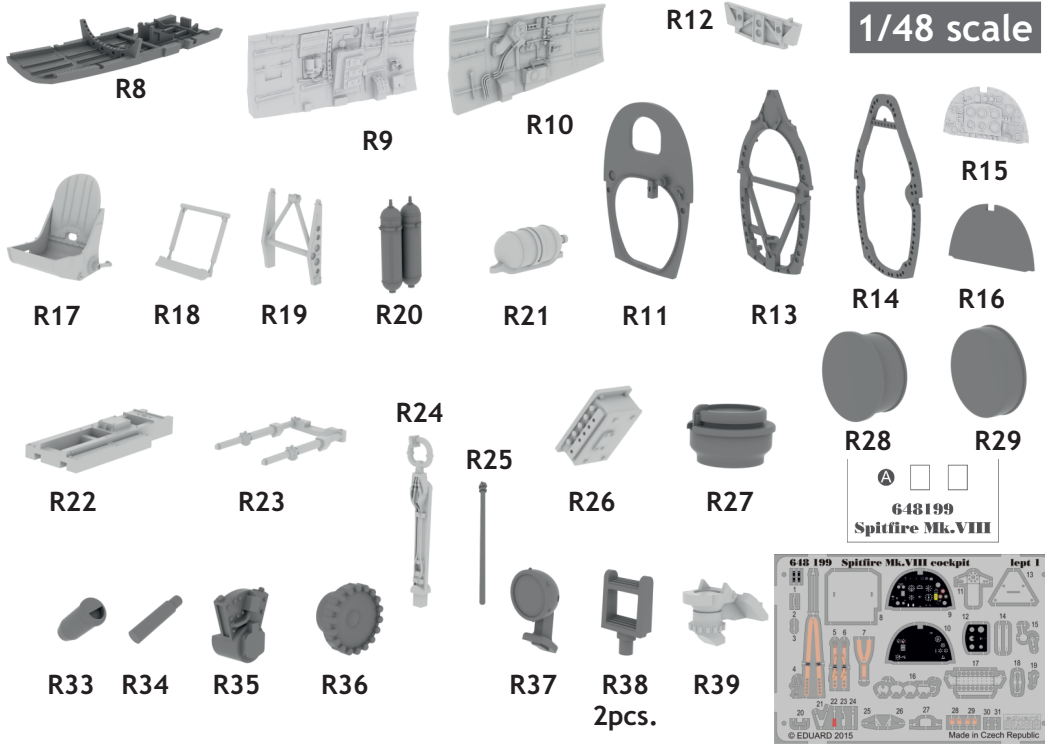

# 648 199 Spitfire Mk.VIII cockpit

For Eduard kit • pro stavěbnici Eduard

1/48 scale

This product contains metal and resin detail parts for upgrading scale plastic models. When selecting this set make sure that it is for the kit mentioned in product name as these sets are made specifically for that kit. When upgrading the model some cutting or corrections may be necessary for parts to fit accurately. WARNING! This set contains small and sharp parts. Work carefully in a ventilated and well-lit room. Safety glasses are recommended. This product is not suitable for children below 14 years of age.