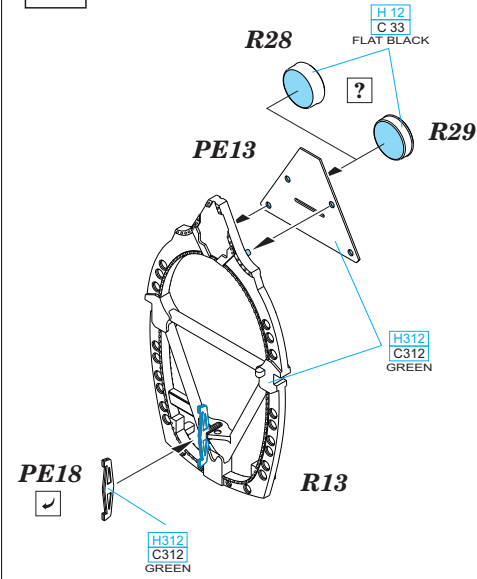

**THE HEADREST -
SEE YOUR REFERENCES**