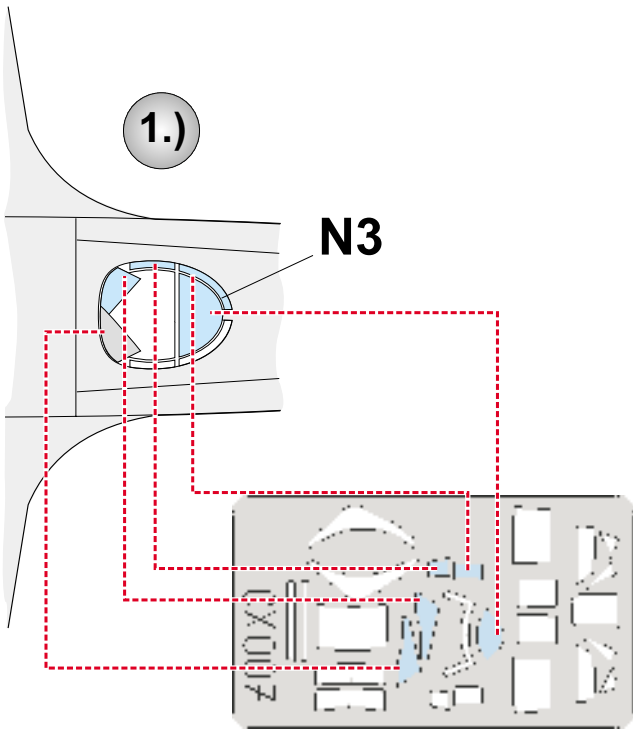

# 1/72

The die-cut mask for accurate canopy frame painting of the  
*Hasegawa* scale 1/72 KIT

## CX 007

— LIQUID MASK  
MASCOL

— LIQUID MASK  
MASCOL