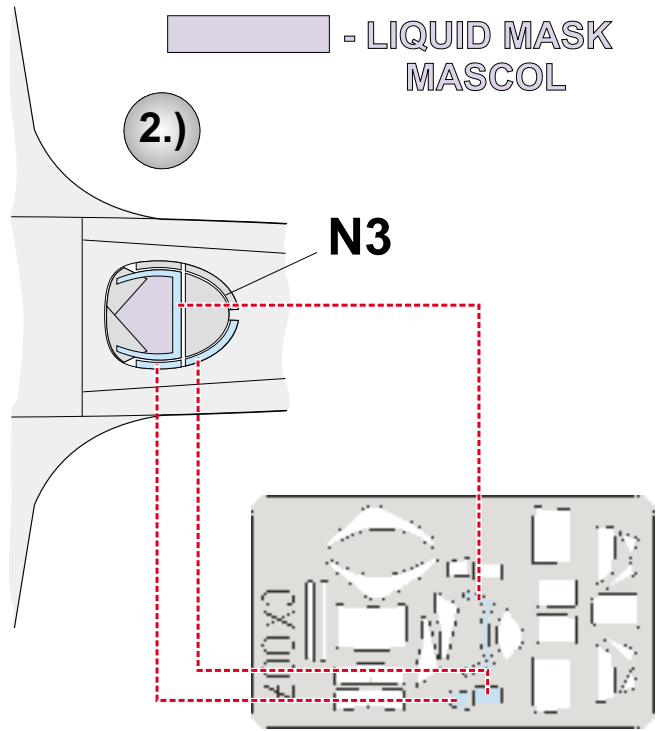

# 1/72

The die-cut mask for accurate canopy frame painting of the  
*Hasegawa* scale 1/72 KIT

## CX 007

— LIQUID MASK  
MASCOL

— LIQUID MASK  
MASCOL