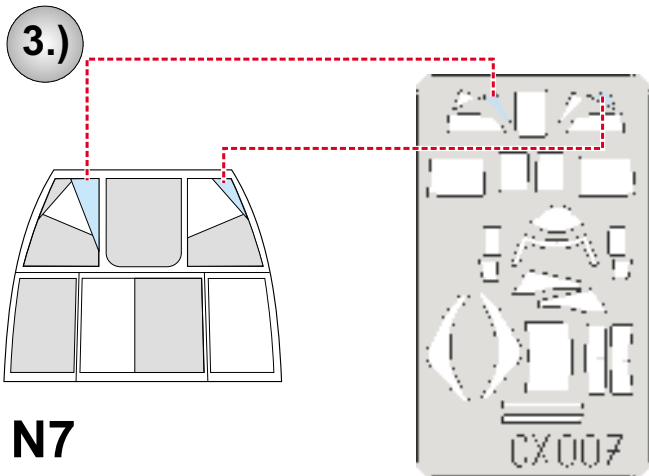

eduard
MASK

Beaufighter

1/72

The die-cut mask for accurate canopy frame painting of the
Hasegawa scale 1/72 KIT

CX 007