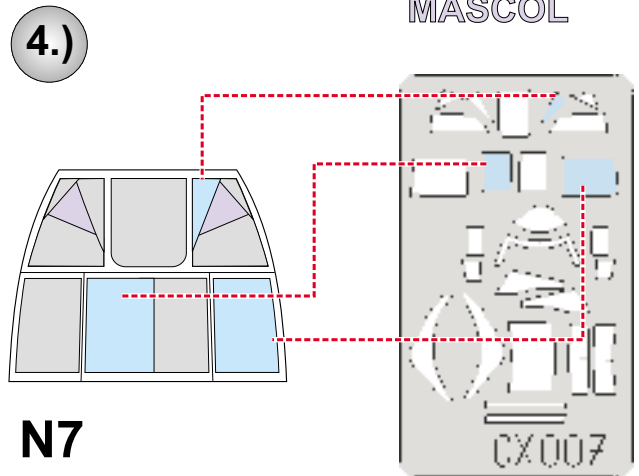

eduard
MASK

Beaufighter

1/72

The die-cut mask for accurate canopy frame painting of the
Hasegawa scale 1/72 KIT

CX 007