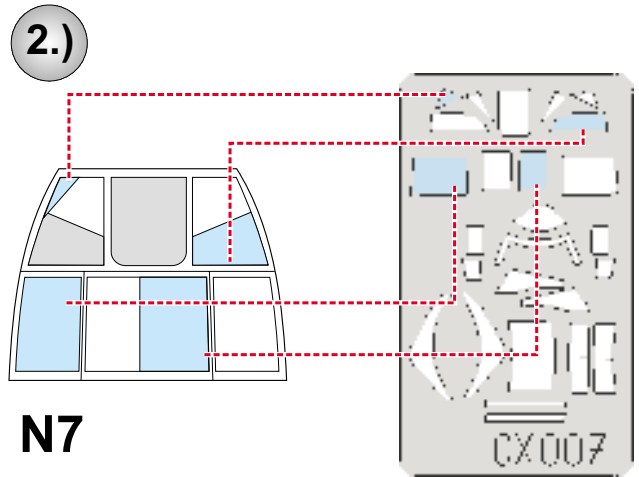

eduard
MASK

Beaufighter

1/72

The die-cut mask for accurate canopy frame painting of the
Hasegawa scale 1/72 KIT

CX 007