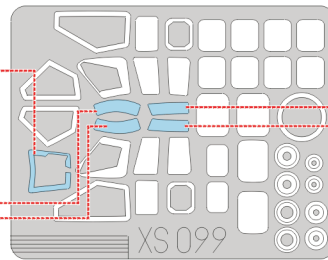

eduard
Express Mask

AS-532 Super Puma

The die-cut mask for accurate canopy frame painting of the
Italeri 1/72 KIT

XS 099

1.) 27 C

2.)

3.)

4.)