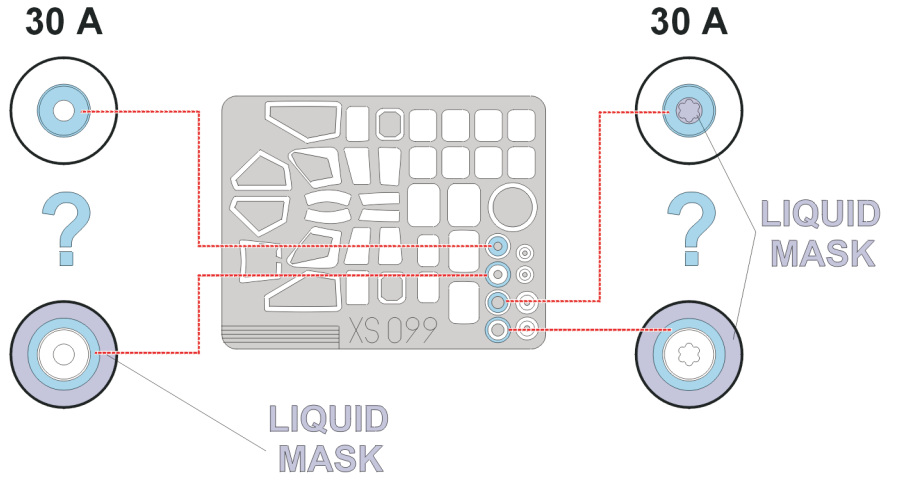

eduard
Express Mask

AS-532 Super Puma

The die-cut mask for accurate canopy frame painting of the
Italeri 1/72 KIT

XS 099

1.) 27 C

2.)

3.)

4.)

LIQUID MASK

LIQUID MASK

5.)

LIQUID MASK

6.)

LIQUID MASK

DUTCH VERSION

LIQUID MASK