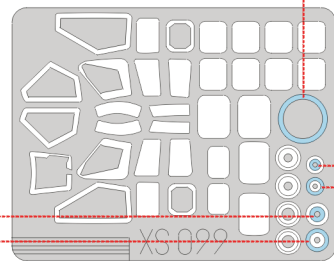

53 A

LIQUID MASK

REFERENCES: HPM #1/1999
LK #16/1996