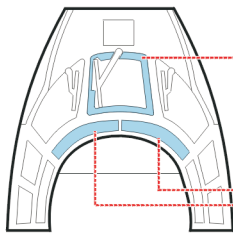

eduard
Express Mask

AS-532 Super Puma

The die-cut mask for accurate canopy frame painting of the
Italeri 1/72 KIT

XS 099

1.) 27 C

2.)

3.)

4.)