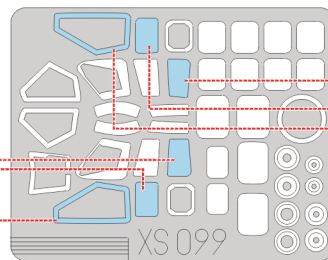

eduard
Express Mask

AS-532 Super Puma

The die-cut mask for accurate canopy frame painting of the
Italeri 1/72 KIT

XS 099

1.) 27 C

2.)

3.)

4.)