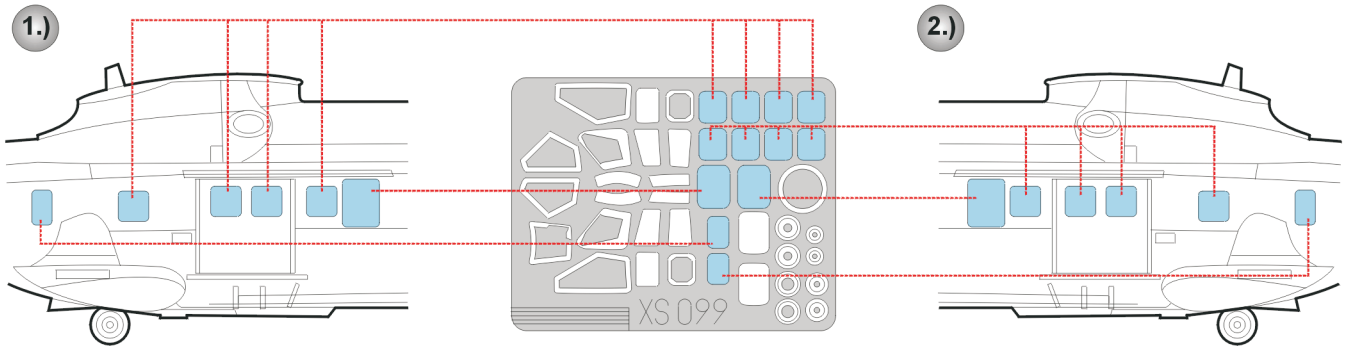

eduard
Express Mask

AS-532 Super Puma

The die-cut mask for accurate canopy frame painting of the
Italeri 1/72 KIT

XS 099

1.) 27 C

2.)

3.)

4.)

LIQUID MASK

LIQUID MASK

5.)

LIQUID MASK

6.)

LIQUID MASK

DUTCH VERSION

LIQUID MASK