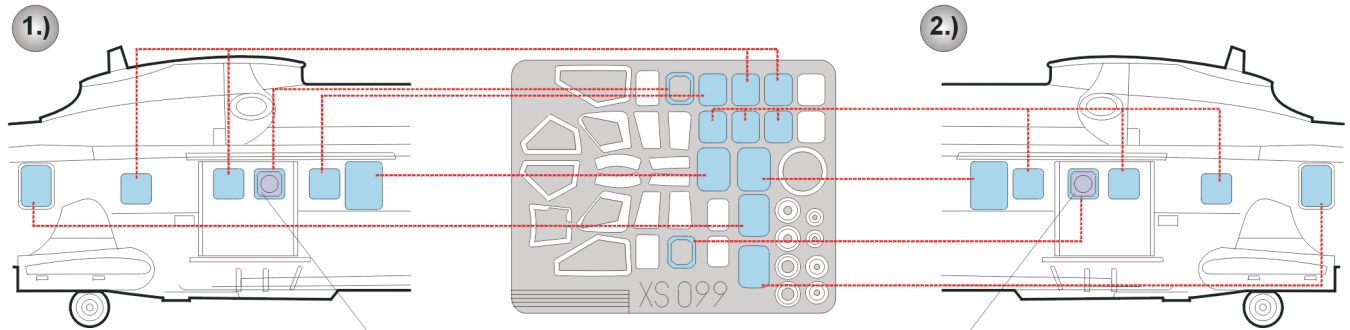

eduard
Express Mask

AS-532 Super Puma

The die-cut mask for accurate canopy frame painting of the
Italeri 1/72 KIT

XS 099

1.) 27 C

2.)

3.)

4.)

LIQUID MASK

LIQUID MASK

5.)

LIQUID MASK

6.)

LIQUID MASK

DUTCH VERSION

LIQUID MASK