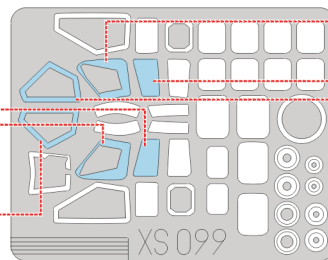

LIQUID MASK

LIQUID MASK

5.)

LIQUID MASK