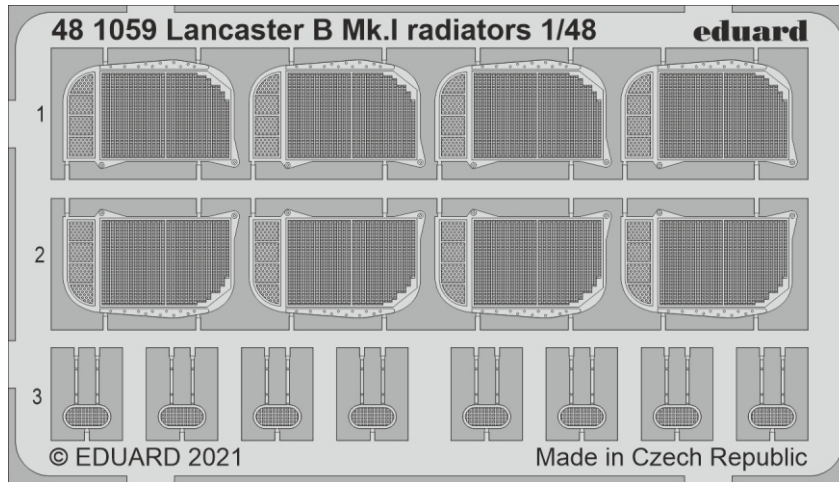

right undercarriage bay

15 14

F9 / F12

F10 / F11

10 11

28 27

26 25

22 23

9 8

13 12

4 3

left undercarriage bay

right undercarriage bay

Related products: 48 1059 Lancaster B Mk.I radiators 1/48

Related products: 48 1060 Lancaster B Mk.I bomb bay 1/48

Related products: FE 1203 + 49 1203 Lancaster B Mk.I 1/48