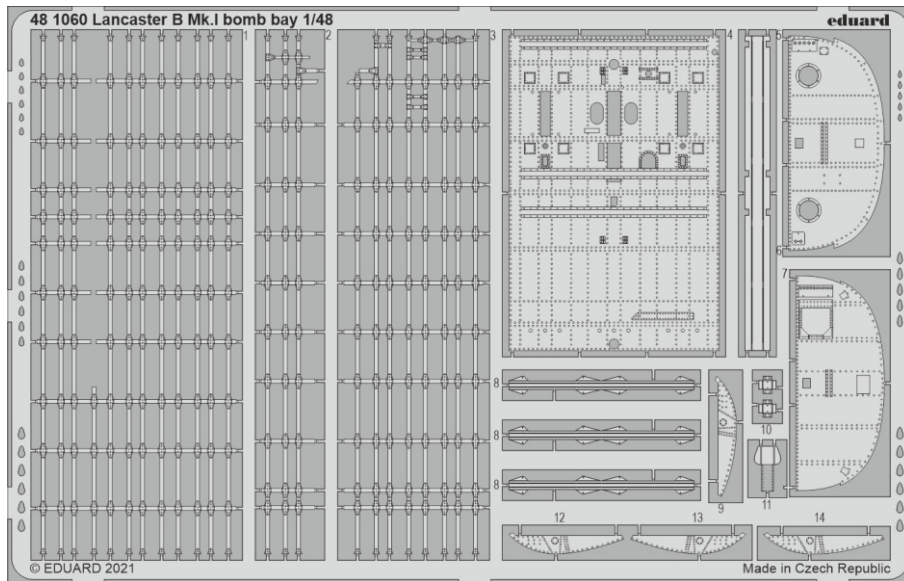

9 8

13 12

4 3

left undercarriage bay

right undercarriage bay

Related products: 48 1059 Lancaster B Mk.I radiators 1/48

Related products: 48 1060 Lancaster B Mk.I bomb bay 1/48

Related products: FE 1203 + 49 1203 Lancaster B Mk.I 1/48