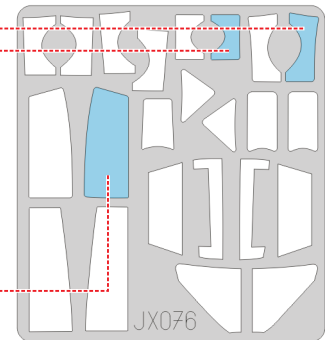

LIQUID MASK ■