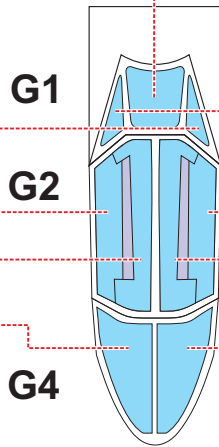

eduard
MASK

JX 076

Me 262B Schwalbe 1/32

The die-cut mask for accurate canopy frame painting of the
Trumpeter scale 1/32 KIT

REFERENCES:

- MBI: Messerschmitt Me 262
- A Peregrine Photo Essay - Me 262A Schwalbe
- Aero Detail - Me 262
- Model Art - Me 262