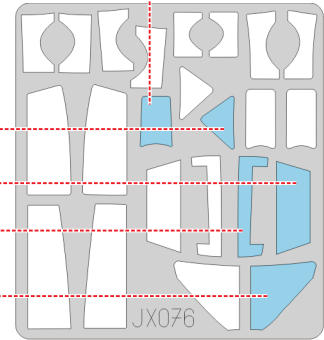

eduard
MASK

JX 076

Me 262B Schwalbe 1/32

The die-cut mask for accurate canopy frame painting of the
Trumpeter scale 1/32 KIT

REFERENCES:

- MBI: Messerschmitt Me 262
- A Peregrine Photo Essay - Me 262A Schwalbe
- Aero Detail - Me 262
- Model Art - Me 262