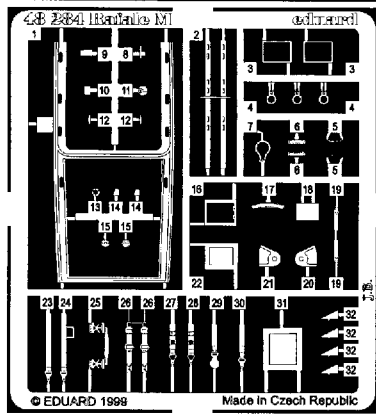

Rafale M

1/48 scale detail set for Revell kit

48 284

-  OPPOSITE SIDE
-  REMOVE
-  BEND
-  REPLACE
-  GRIND
-  OPTION

A EJECTION SEAT

1st step

2d step

3rd step