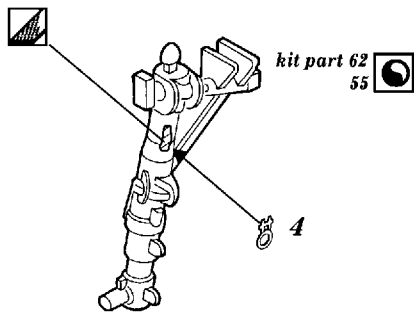

Rafale M

1/48 scale detail set for Revell kit

48 284

-  OPPOSITE SIDE
-  REMOVE
-  BEND
-  REPLACE
-  GRIND
-  OPTION

A EJECTION SEAT

1st step

2d step

3rd step

4th step

B RUDDER PEDALS

C CANOPY

D FOOTHOLD

E GRILS

F MAIN UNDERCARRIAGE

G NOSE UNDERCARRIAGE

H EXTERNAL PARTS