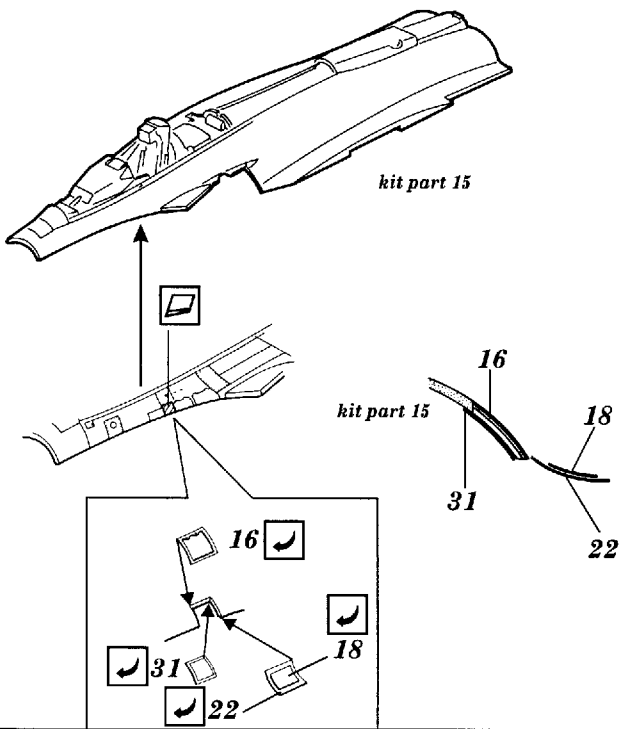

Rafale M

1/48 scale detail set for Revell kit

48 284

-  OPPOSITE SIDE
-  REMOVE
-  BEND
-  REPLACE
-  GRIND
-  OPTION

A EJECTION SEAT

1st step

2d step

3rd step

4th step

B RUDDER PEDALS

C CANOPY

D FOOTHOLD

E GRILS

F MAIN UNDERCARRIAGE

G NOSE UNDERCARRIAGE

H EXTERNAL PARTS