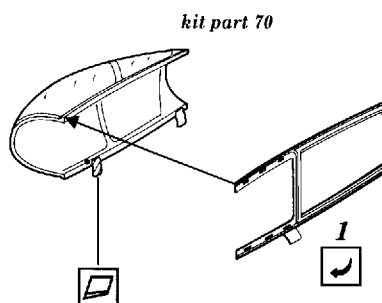

Rafale M

1/48 scale detail set for Revell kit

48 284

-  OPPOSITE SIDE
-  REMOVE
-  BEND
-  REPLACE
-  GRIND
-  OPTION

A EJECTION SEAT

1st step

2d step

3rd step

4th step

B RUDDER PEDALS

C CANOPY

D FOOTHOLD

E GRILS

F MAIN UNDERCARRIAGE

G NOSE UNDERCARRIAGE

H EXTERNAL PARTS