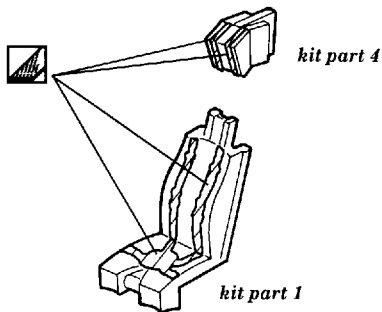

Rafale M

1/48 scale detail set for Revell kit

48 284

-  OPPOSITE SIDE
-  REMOVE
-  BEND
-  REPLACE
-  GRIND
-  OPTION

A EJECTION SEAT

1st step

2d step

3rd step