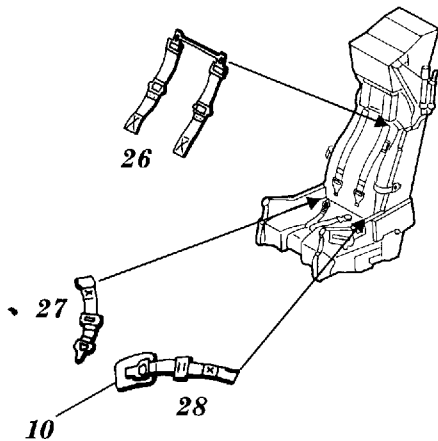

Rafale M

1/48 scale detail set for Revell kit

48 284

-  OPPOSITE SIDE
-  REMOVE
-  BEND
-  REPLACE
-  GRIND
-  OPTION

A EJECTION SEAT

1st step

2d step

3rd step

4th step

B RUDDER PEDALS

C CANOPY

D FOOTHOLD

E GRILS

F MAIN UNDERCARRIAGE

G NOSE UNDERCARRIAGE

H EXTERNAL PARTS