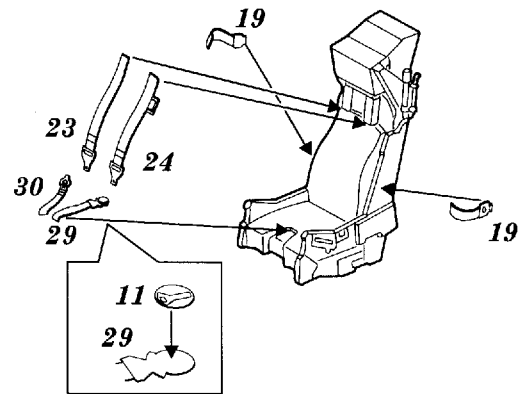

Rafale M

1/48 scale detail set for Revell kit

48 284

-  OPPOSITE SIDE
-  REMOVE
-  BEND
-  REPLACE
-  GRIND
-  OPTION

A EJECTION SEAT

1st step

2d step

3rd step

4th step

B RUDDER PEDALS

C CANOPY

D FOOTHOLD

E GRILS

F MAIN UNDERCARRIAGE

G NOSE UNDERCARRIAGE

H EXTERNAL PARTS