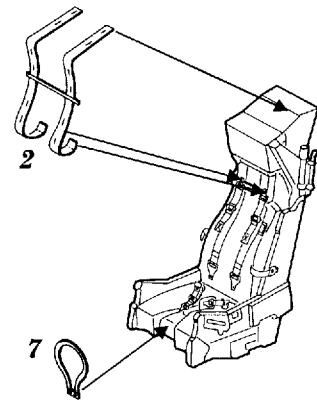

Rafale M

1/48 scale detail set for Revell kit

48 284

-  OPPOSITE SIDE
-  REMOVE
-  BEND
-  REPLACE
-  GRIND
-  OPTION

A EJECTION SEAT

1st step

2d step

3rd step

4th step

B RUDDER PEDALS

C CANOPY

D FOOTHOLD

E GRILS

F MAIN UNDERCARRIAGE

G NOSE UNDERCARRIAGE

H EXTERNAL PARTS