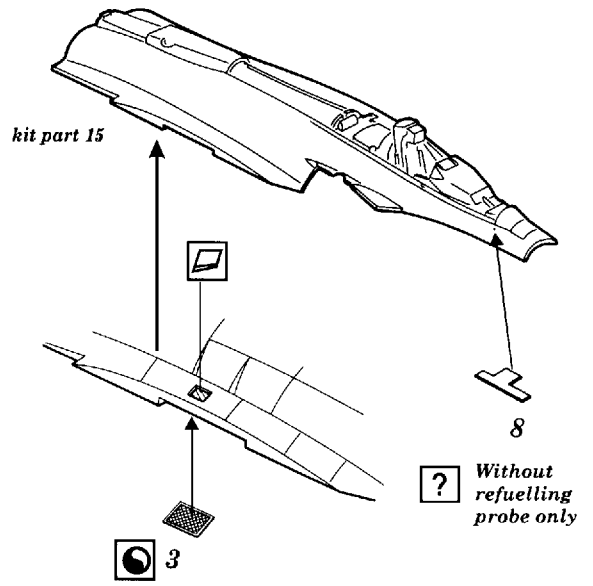

Rafale M

1/48 scale detail set for Revell kit

48 284

-  OPPOSITE SIDE
-  REMOVE
-  BEND
-  REPLACE
-  GRIND
-  OPTION

A EJECTION SEAT

1st step

2d step

3rd step

4th step

B RUDDER PEDALS

C CANOPY

D FOOTHOLD

E GRILS

F MAIN UNDERCARRIAGE

G NOSE UNDERCARRIAGE

H EXTERNAL PARTS