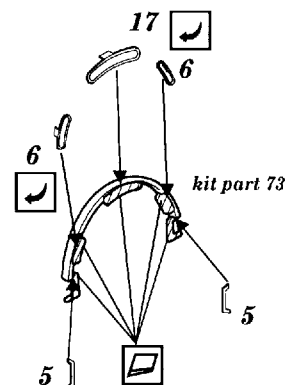

Rafale M

1/48 scale detail set for Revell kit

48 284

-  OPPOSITE SIDE
-  REMOVE
-  BEND
-  REPLACE
-  GRIND
-  OPTION

A EJECTION SEAT

1st step

2d step

3rd step

4th step

B RUDDER PEDALS

C CANOPY

D FOOTHOLD

E GRILS

F MAIN UNDERCARRIAGE

G NOSE UNDERCARRIAGE

H EXTERNAL PARTS