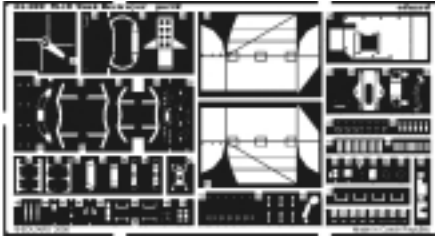

M-10

1/35 scale detail set for AFV kit

2 x

-  OPPOSITE SIDE
-  REMOVE
-  BEND
-  REPLACE
-  GRIND
-  OPTION

not included in this set