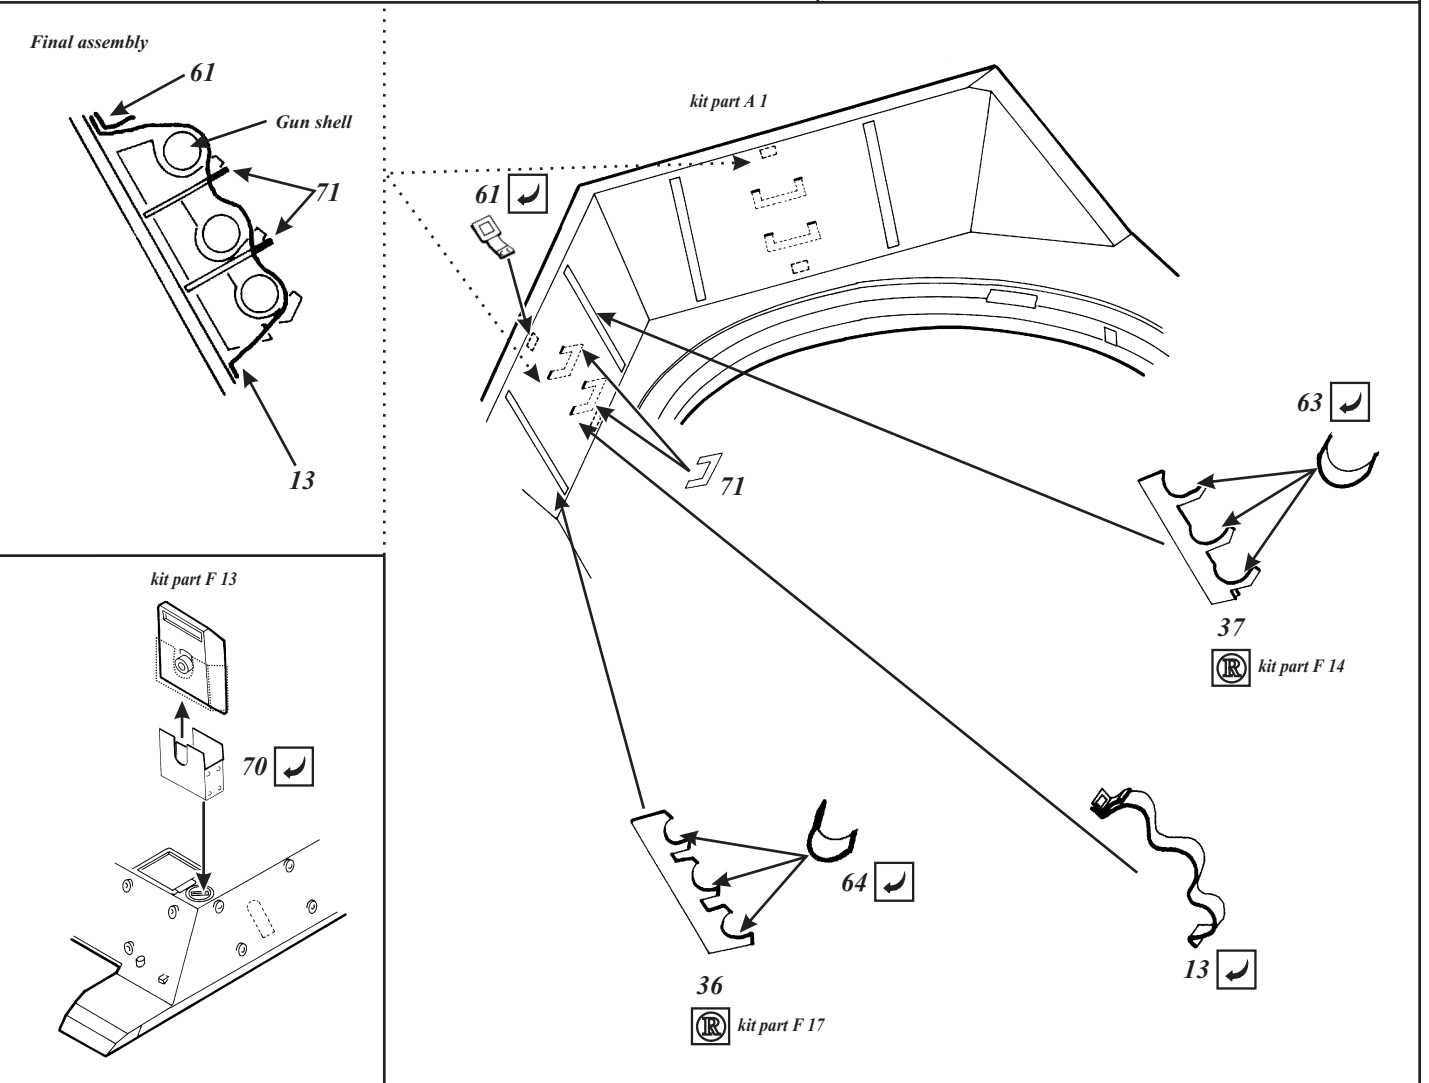

M-10

1/35 scale detail set for AFV kit

2 x

-  OPPOSITE SIDE
-  REMOVE
-  BEND
-  REPLACE
-  GRIND
-  OPTION

not included in this set