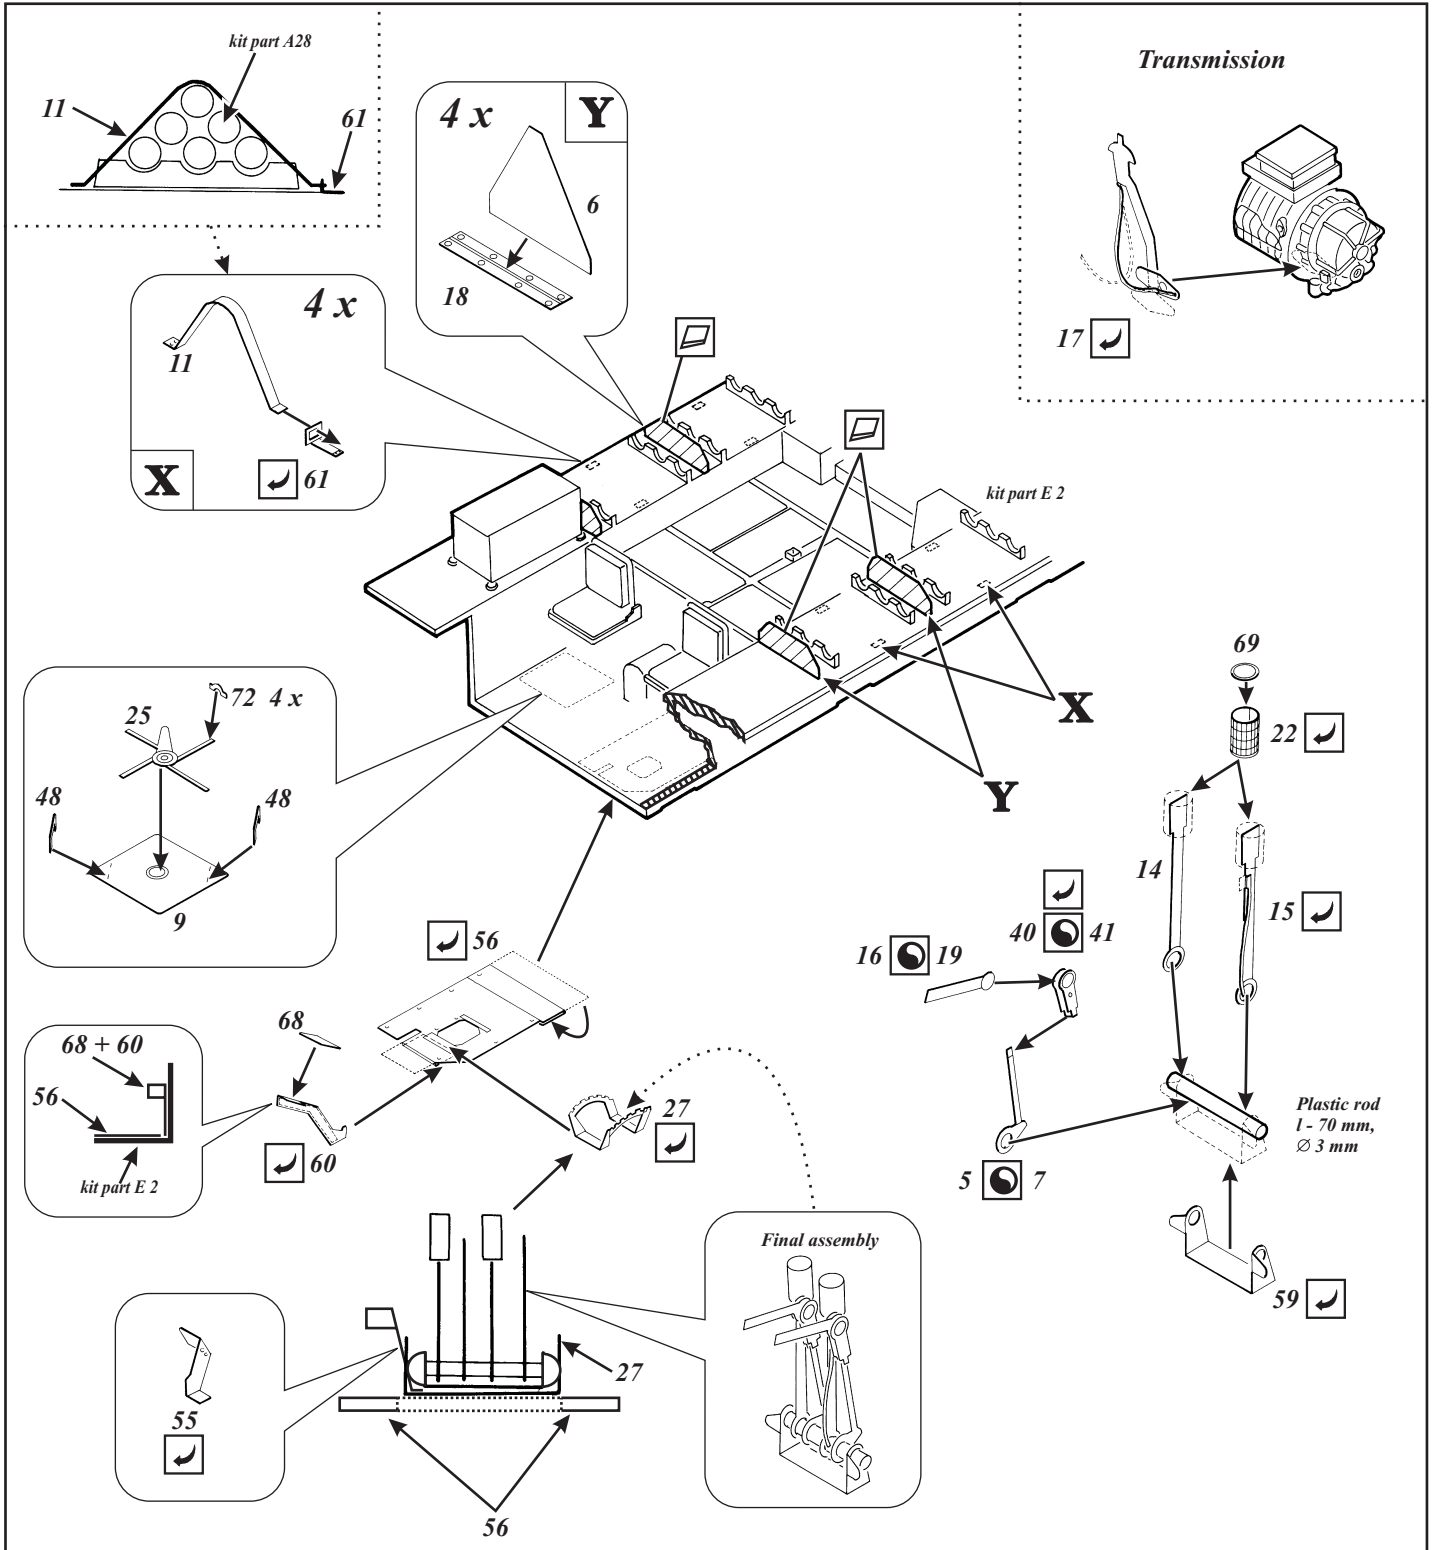

M-10

1/35 scale detail set for AFV kit

2 x

-  OPPOSITE SIDE
-  REMOVE
-  BEND
-  REPLACE
-  GRIND
-  OPTION

not included in this set