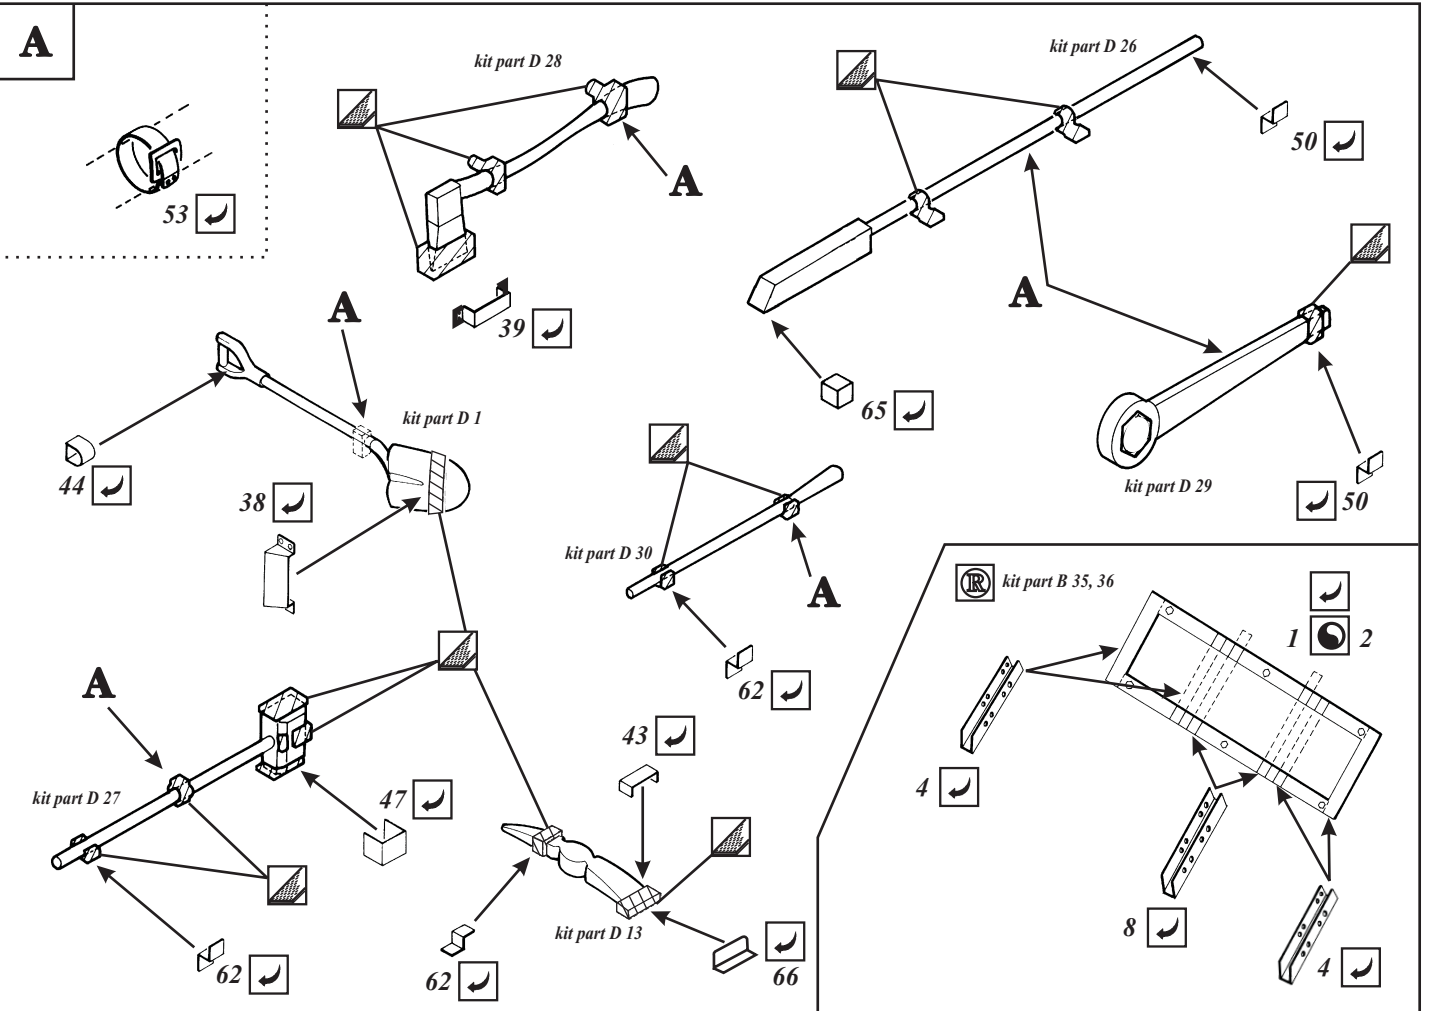

M-10

1/35 scale detail set for AFV kit

2 x

-  OPPOSITE SIDE
-  REMOVE
-  BEND
-  REPLACE
-  GRIND
-  OPTION

not included in this set