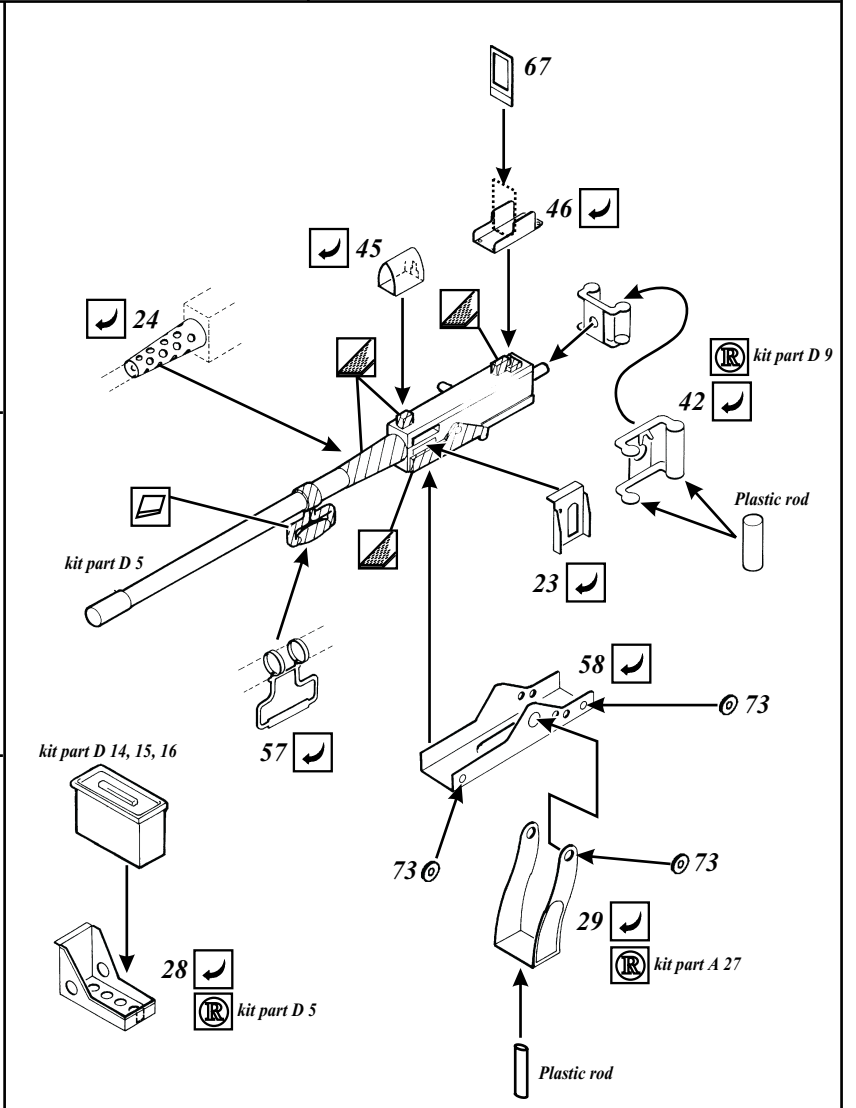

M-10

1/35 scale detail set for AFV kit

2 x

-  OPPOSITE SIDE
-  REMOVE
-  BEND
-  REPLACE
-  GRIND
-  OPTION

not included in this set