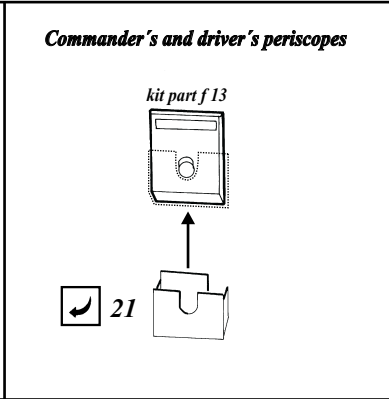

M-10

1/35 scale detail set for AFV kit

2 x

-  OPPOSITE SIDE
-  REMOVE
-  BEND
-  REPLACE
-  GRIND
-  OPTION

not included in this set