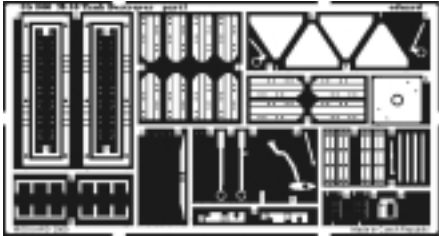

M-10

1/35 scale detail set for AFV kit

2 x

-  OPPOSITE SIDE
-  REMOVE
-  BEND
-  REPLACE
-  GRIND
-  OPTION

not included in this set