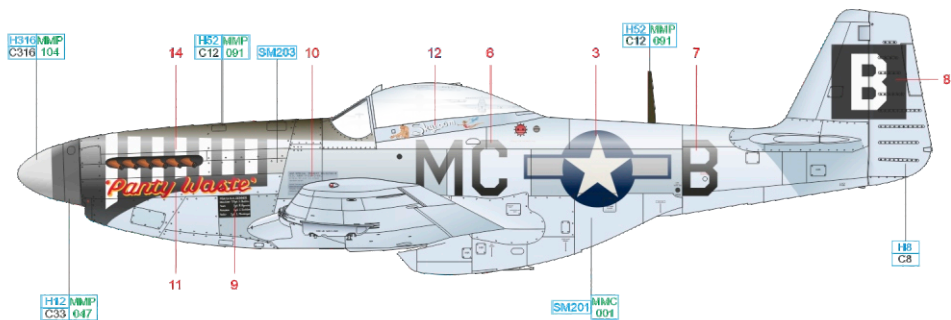

WWW.EDUARD.COM

D48085 P-51D-5 "8th AF" 1/48

8 591437 560332

YELLOW	H52 MMP C329 041	BLACK	H12 MMP C33 047	OLIVE DRAB	H52 MMP C12 091
SUPER FINE SILVER	SM201 MMC 001	SUPER IRON	SM203	SILVER	H8 CB
				WHITE	H316 MMP C316 104