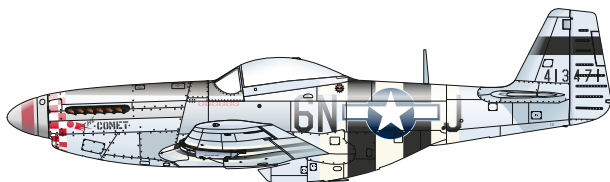

44-13471, Capt. Evan M. Johnson,
505th FS, 339th FG, 8th AF,
Fowlmere, Cambridgeshire,
Great Britain, May 1944