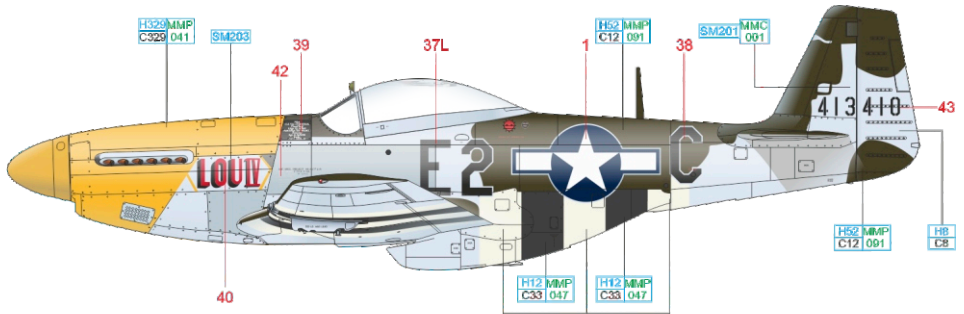

YELLOW	H52 MMP C329 041	BLACK	H12 MMP C33 047	OLIVE DRAB	H52 MMP C12 091
SUPER FINE SILVER	SM201 MMC 001	SUPER IRON	SM203	SILVER	H8 CB
				WHITE	H316 MMP C316 104