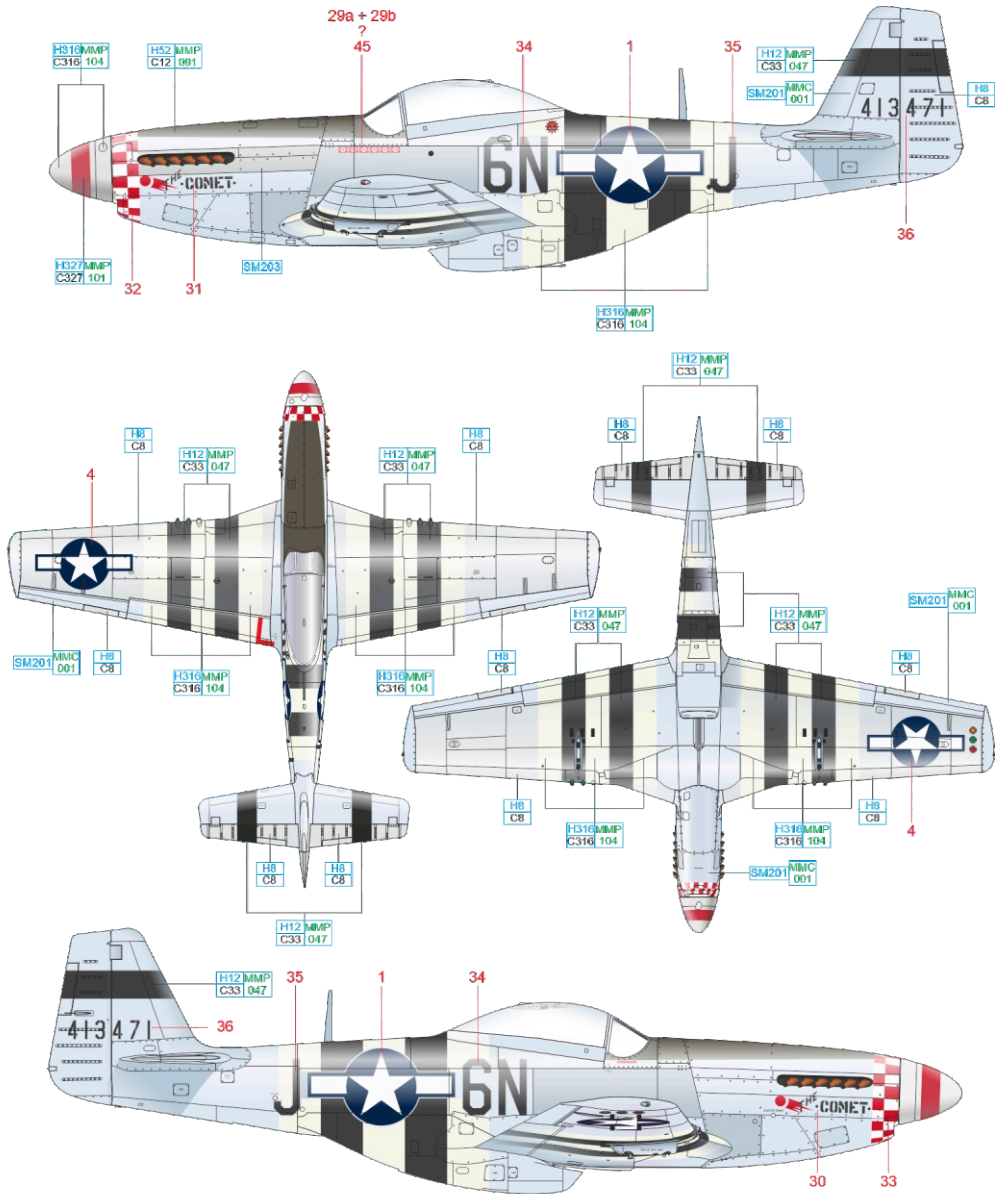

SCALE  
1/48

P-51D-5 "8th AF"

ITEM #  
D48085

44-13660, Lt. Kenneth A. Skinner,  
79th FS, 20th FG, 8th AF, King's Cliffe,  
Northamptonshire, Great Britain,  
Autumn 1944

44-13760, Capt. Glenn M. Webb,  
79th FS, 20th FG, 8th AF,  
Northamptonshire, King's Cliffe,  
Great Britain, October 1944

WWW.EDUARD.COM

D48085 P-51D-5 "8th AF" 1/48

8 591437 560332

YELLOW	H52 MMP C329 041	BLACK	H12 MMP C33 047	OLIVE DRAB	H52 MMP C12 091
SUPER FINE SILVER	SM201 MMC 001	SUPER IRON	SM203	SILVER	H8 CB
				WHITE	H316 MMP C316 104

WHITE	H310 MMP C316 104	BLACK	H12 MMP C33 047	OLIVE DRAB	H52 MMP C12 091
SUPER FINE SILVER	SM201 MMC 001	SUPER IRON	SM203	SILVER	H8 CB

BLACK	H12 MMP C33 047	RED	H327 MMP C327 101	OLIVE DRAB	H32 MMP C12 001
SUPER FINE SILVER	SM201 MMC 001	SUPER IRON	SM203	SILVER	HB CB
				WHITE	H316 MMP C316 104