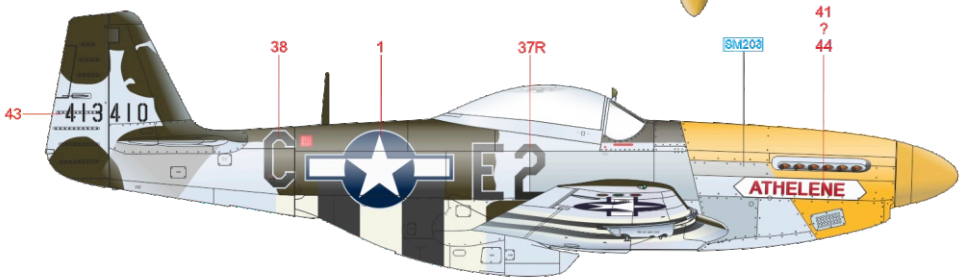

YELLOW	H52 MMP C329 041	BLACK	H12 MMP C33 047	OLIVE DRAB	H52 MMP C12 091
SUPER FINE SILVER	SM201 MMC 001	SUPER IRON	SM203	SILVER	H8 CB
				WHITE	H316 MMP C316 104