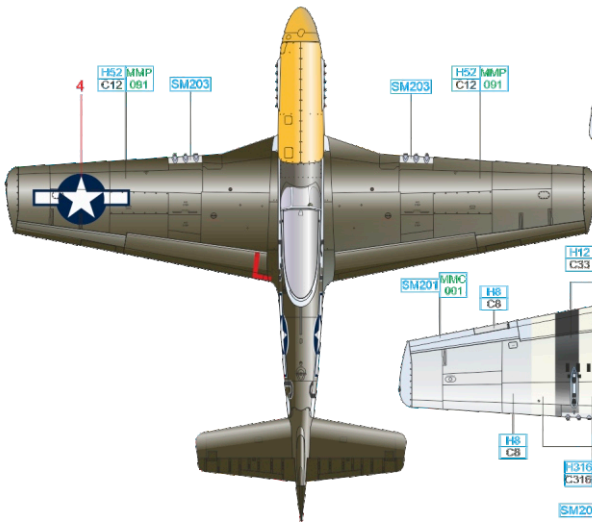

44-13410, Col. Thomas J. J. Christian,  
375th FS, 361st FG, 8th AF, Bottisham,  
Cambridgeshire, Great Britain,  
July 1944

DESIGNED EXCLUSIVELY FOR P-51D-5 BY EDUARD

Eduard - Model Accessories, 435 21 Obrnice 170,  
Czech Republic

WWW.EDUARD.COM

D48085 P-51D-5 "8th AF" 1/48

8 591437 560332

YELLOW	H52 MMP C329 041	BLACK	H12 MMP C33 047	OLIVE DRAB	H52 MMP C12 091
SUPER FINE SILVER	SM201 MMC 001	SUPER IRON	SM203	SILVER	H8 CB
				WHITE	H316 MMP C316 104