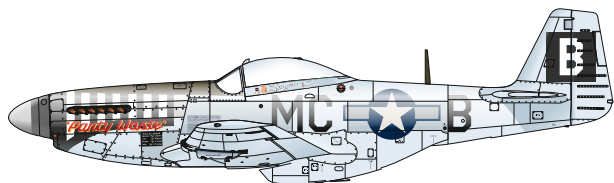

SCALE  
1/48

P-51D-5 "8th AF"

ITEM #  
D48085

44-13660, Lt. Kenneth A. Skinner,  
79th FS, 20th FG, 8th AF, King's Cliffe,  
Northamptonshire, Great Britain,  
Autumn 1944

44-13760, Capt. Glenn M. Webb,  
79th FS, 20th FG, 8th AF,  
Northamptonshire, King's Cliffe,  
Great Britain, October 1944

44-13410, Col. Thomas J. J. Christian,  
375th FS, 361st FG, 8th AF, Bottisham,  
Cambridgeshire, Great Britain,  
July 1944

DESIGNED EXCLUSIVELY FOR P-51D-5 BY EDUARD

Eduard - Model Accessories, 435 21 Obrnice 170,  
Czech Republic