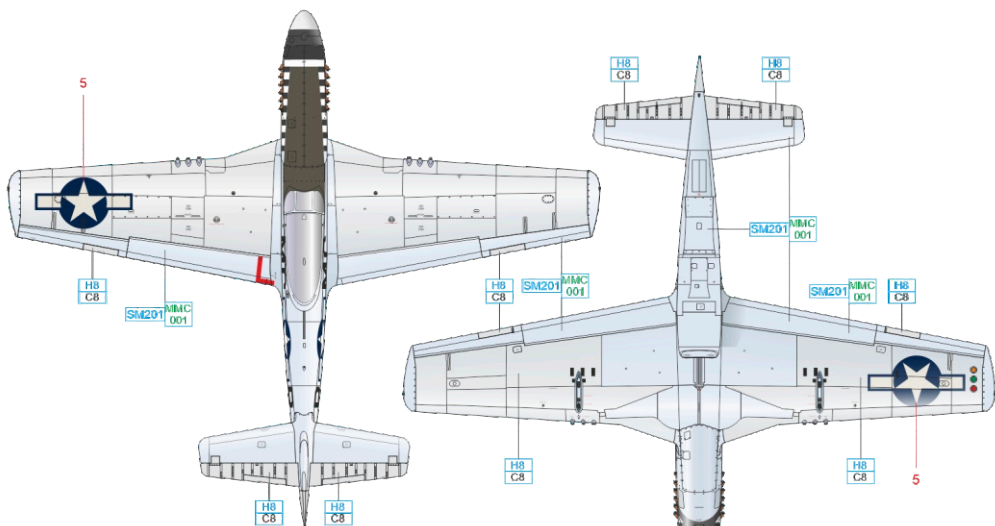

44-13410, Col. Thomas J. J. Christian,  
375th FS, 361st FG, 8th AF, Bottisham,  
Cambridgeshire, Great Britain,  
July 1944

DESIGNED EXCLUSIVELY FOR P-51D-5 BY EDUARD

Eduard - Model Accessories, 435 21 Obrnice 170,  
Czech Republic

WWW.EDUARD.COM

D48085 P-51D-5 "8th AF" 1/48

8 591437 560332

YELLOW	H52 MMP C329 041	BLACK	H12 MMP C33 047	OLIVE DRAB	H52 MMP C12 091
SUPER FINE SILVER	SM201 MMC 001	SUPER IRON	SM203	SILVER	H8 CB
				WHITE	H316 MMP C316 104