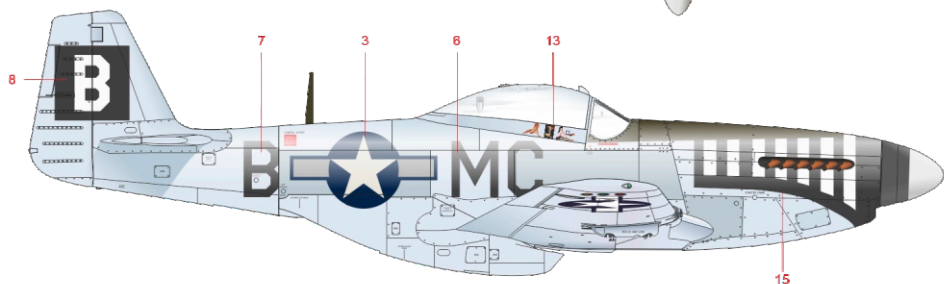

WWW.EDUARD.COM

D48085 P-51D-5 "8th AF" 1/48

8 591437 560332

YELLOW	H52 MMP C329 041	BLACK	H12 MMP C33 047	OLIVE DRAB	H52 MMP C12 091
SUPER FINE SILVER	SM201 MMC 001	SUPER IRON	SM203	SILVER	H8 CB
				WHITE	H316 MMP C316 104