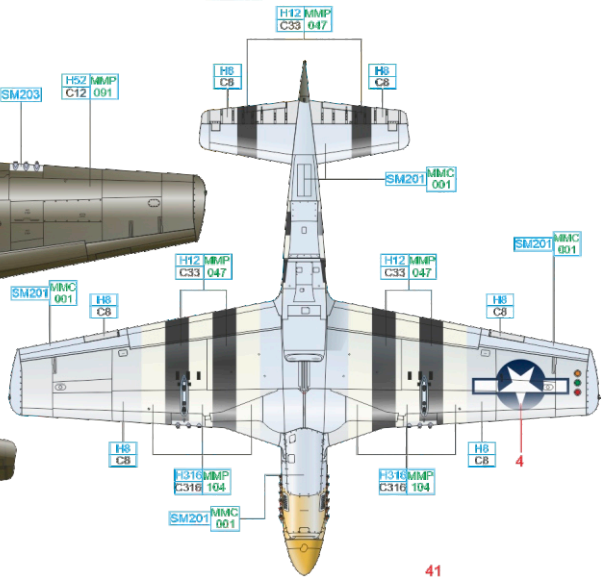

SCALE  
1/48

P-51D-5 "8th AF"

ITEM #  
D48085

44-13660, Lt. Kenneth A. Skinner,  
79th FS, 20th FG, 8th AF, King's Cliffe,  
Northamptonshire, Great Britain,  
Autumn 1944

44-13760, Capt. Glenn M. Webb,  
79th FS, 20th FG, 8th AF,  
Northamptonshire, King's Cliffe,  
Great Britain, October 1944

44-13410, Col. Thomas J. J. Christian,  
375th FS, 361st FG, 8th AF, Bottisham,  
Cambridgeshire, Great Britain,  
July 1944

DESIGNED EXCLUSIVELY FOR P-51D-5 BY EDUARD

Eduard - Model Accessories, 435 21 Obrnice 170,  
Czech Republic

WWW.EDUARD.COM

D48085 P-51D-5 "8th AF" 1/48

8 591437 560332

YELLOW	H52 MMP C329 041	BLACK	H12 MMP C33 047	OLIVE DRAB	H52 MMP C12 091
SUPER FINE SILVER	SM201 MMC 001	SUPER IRON	SM203	SILVER	H8 CB
				WHITE	H316 MMP C316 104