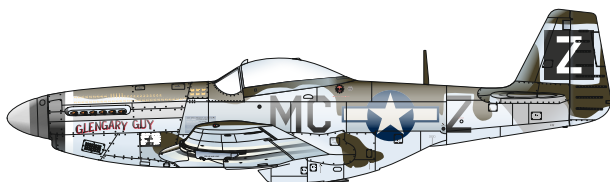

SCALE  
1/48

P-51D-5 "8th AF"

ITEM #  
D48085

44-13660, Lt. Kenneth A. Skinner,  
79th FS, 20th FG, 8th AF, King's Cliffe,  
Northamptonshire, Great Britain,  
Autumn 1944

44-13760, Capt. Glenn M. Webb,  
79th FS, 20th FG, 8th AF,  
Northamptonshire, King's Cliffe,  
Great Britain, October 1944

44-13410, Col. Thomas J. J. Christian,  
375th FS, 361st FG, 8th AF, Bottisham,  
Cambridgeshire, Great Britain,  
July 1944

DESIGNED EXCLUSIVELY FOR P-51D-5 BY EDUARD

Eduard - Model Accessories, 435 21 Obrnice 170,  
Czech Republic