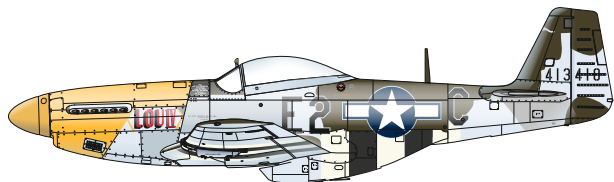

SCALE  
1/48

P-51D-5 "8th AF"

ITEM #  
D48085

44-13660, Lt. Kenneth A. Skinner,  
79th FS, 20th FG, 8th AF, King's Cliffe,  
Northamptonshire, Great Britain,  
Autumn 1944

44-13760, Capt. Glenn M. Webb,  
79th FS, 20th FG, 8th AF,  
Northamptonshire, King's Cliffe,  
Great Britain, October 1944

44-13410, Col. Thomas J. J. Christian,  
375th FS, 361st FG, 8th AF, Bottisham,  
Cambridgeshire, Great Britain,  
July 1944

DESIGNED EXCLUSIVELY FOR P-51D-5 BY EDUARD

Eduard - Model Accessories, 435 21 Obrnice 170,  
Czech Republic