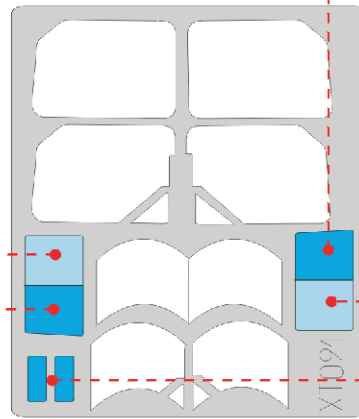

eduard
Express Mask

XT 091

Man 7t

The die-cut mask for accurate canopy frame painting of the
Revell 1/35 KIT

203

202

141

2pcs