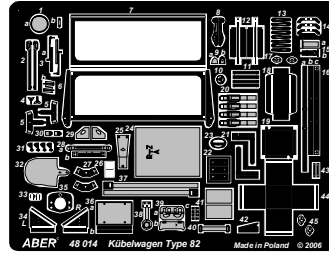

KÜBELWAGEN Type 82

1/48 scale update for Tamiya model

ABER® 48 014

WWW.ABER.NET.PL

Made in Poland © 2006