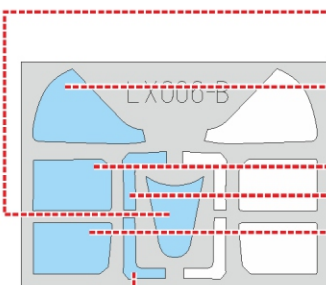

F6F-5 TFace

LX 006

for kit **AIRFIX**

scale **1/24**

LIQUID MASK ■

R8

R7

outside

R7

inside

R8