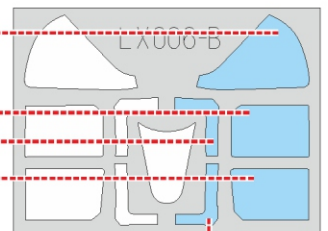

F6F-5 TFace

LX 006

for kit **AIRFIX**

scale **1/24**

LIQUID MASK ■

R8

R7

outside

R7

inside

R8