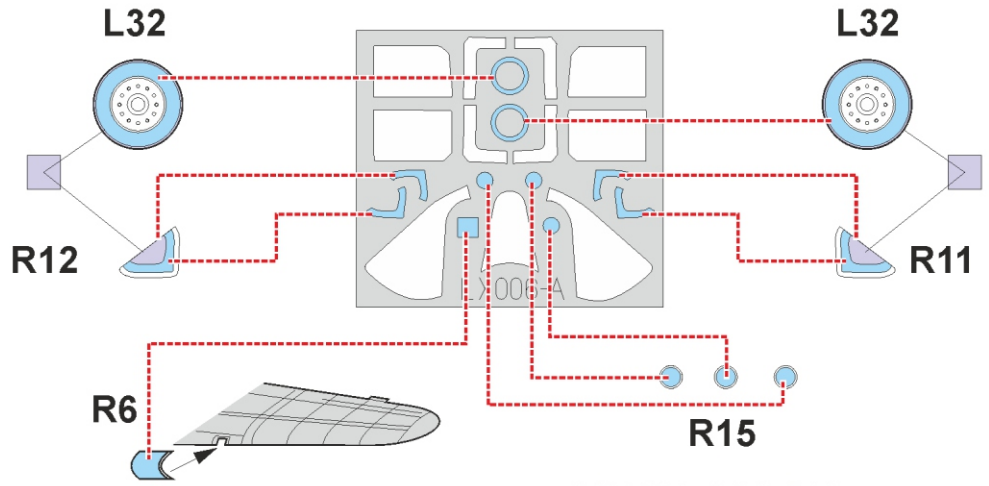

F6F-5 TFace

LX 006

for kit **AIRFIX**

scale **1/24**

LIQUID MASK ■

R8

R7

outside

R7

inside

R8