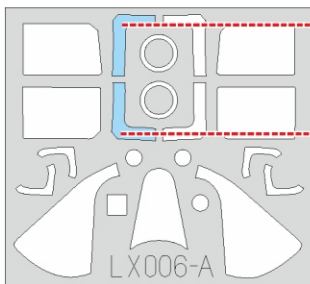

F6F-5 TFace

LX 006

for kit **AIRFIX**

scale **1/24**

LIQUID MASK ■

R8

R7

outside

R7

inside

R8