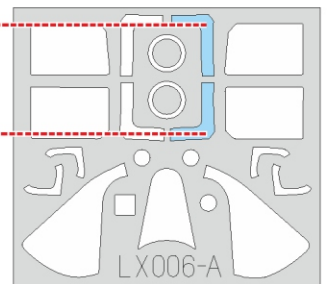

F6F-5 TFace

LX 006

for kit **AIRFIX**

scale **1/24**

LIQUID MASK ■

R8

R7

outside

R7

inside

R8