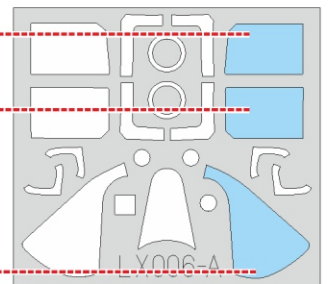

F6F-5 TFace

LX 006

for kit **AIRFIX**

scale **1/24**

LIQUID MASK ■

R8

R7

outside

R7

inside

R8