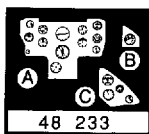

Hawker Hunter F.6

1/48 scale detail set for Academy kit

- OPPOSITE SIDE
- REMOVE
- BEND
- REPLACE
- GRIND
- OPTION

A SEAT

B INSTRUMENT PANEL

C COCKPIT

D CANOPY

E NOSE UNDERCARRIAGE