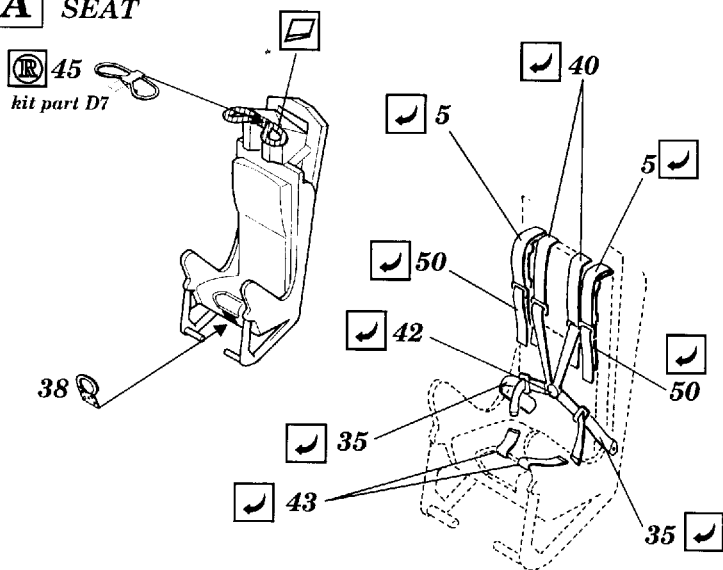

Hawker Hunter F.6

1/48 scale detail set for Academy kit

- OPPOSITE SIDE
- REMOVE
- BEND
- REPLACE
- GRIND
- OPTION

A SEAT

B INSTRUMENT PANEL

C COCKPIT

D CANOPY

E NOSE UNDERCARRIAGE

F MAIN UNDERCARRIAGE

G FLAPS

kit part D40[D41]

H EXTERNAL PARTS