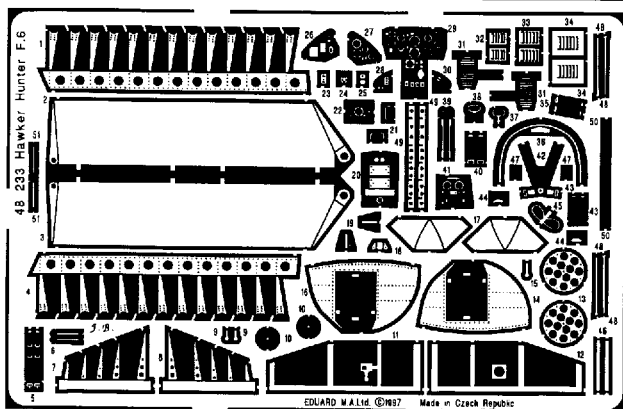

Hawker Hunter F.6

1/48 scale detail set for Academy kit

- OPPOSITE SIDE
- REMOVE
- BEND
- REPLACE
- GRIND
- OPTION

A SEAT

B INSTRUMENT PANEL

C COCKPIT

D CANOPY

E NOSE UNDERCARRIAGE

F MAIN UNDERCARRIAGE

G FLAPS

kit part D40[D41]

H EXTERNAL PARTS