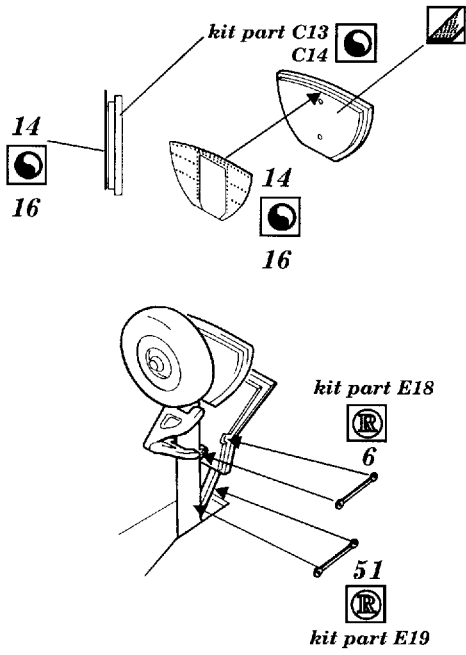

Hawker Hunter F.6

1/48 scale detail set for Academy kit

- OPPOSITE SIDE
- REMOVE
- BEND
- REPLACE
- GRIND
- OPTION

A SEAT

B INSTRUMENT PANEL

C COCKPIT

D CANOPY

E NOSE UNDERCARRIAGE

F MAIN UNDERCARRIAGE

G FLAPS

kit part D40[D41]

H EXTERNAL PARTS