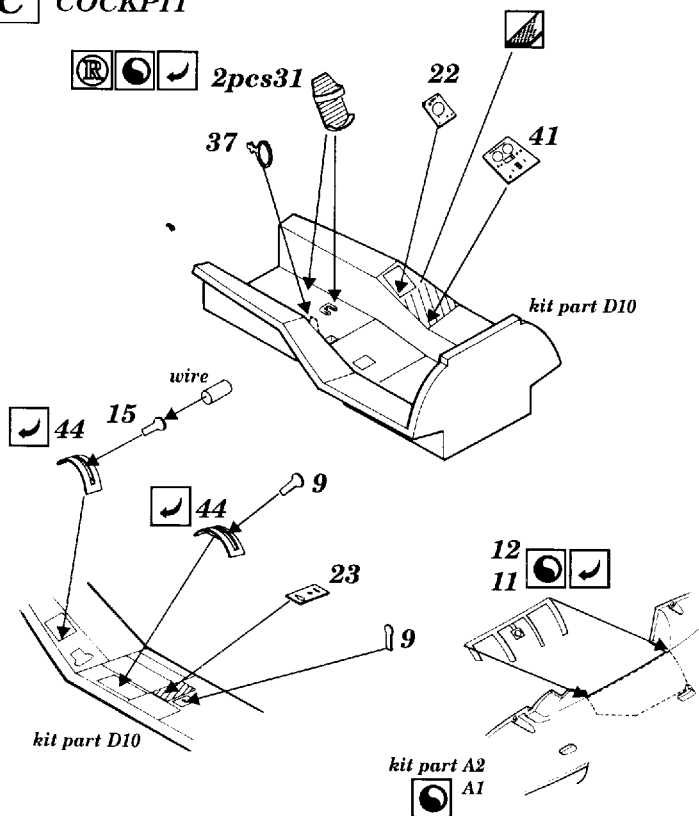

Hawker Hunter F.6

1/48 scale detail set for Academy kit

- OPPOSITE SIDE
- REMOVE
- BEND
- REPLACE
- GRIND
- OPTION

A SEAT

B INSTRUMENT PANEL

C COCKPIT

D CANOPY

E NOSE UNDERCARRIAGE

F MAIN UNDERCARRIAGE

G FLAPS

kit part D40[D41]

H EXTERNAL PARTS