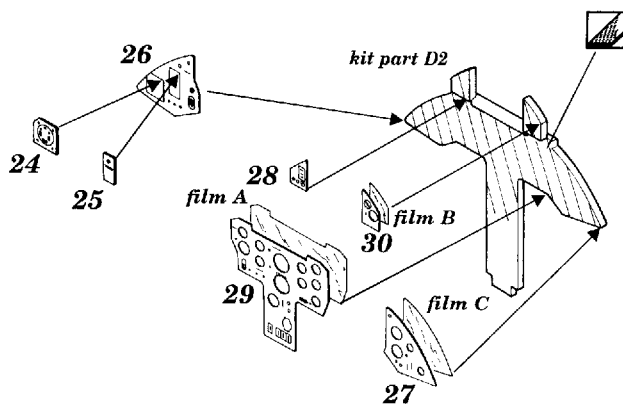

Hawker Hunter F.6

1/48 scale detail set for Academy kit

- OPPOSITE SIDE
- REMOVE
- BEND
- REPLACE
- GRIND
- OPTION

A SEAT

B INSTRUMENT PANEL

C COCKPIT

D CANOPY

E NOSE UNDERCARRIAGE

F MAIN UNDERCARRIAGE

G FLAPS

kit part D40[D41]

H EXTERNAL PARTS