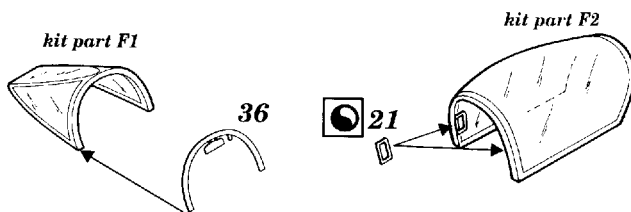

Hawker Hunter F.6

1/48 scale detail set for Academy kit

- OPPOSITE SIDE
- REMOVE
- BEND
- REPLACE
- GRIND
- OPTION

A SEAT

B INSTRUMENT PANEL

C COCKPIT

D CANOPY

E NOSE UNDERCARRIAGE

F MAIN UNDERCARRIAGE

G FLAPS

kit part D40[D41]

H EXTERNAL PARTS