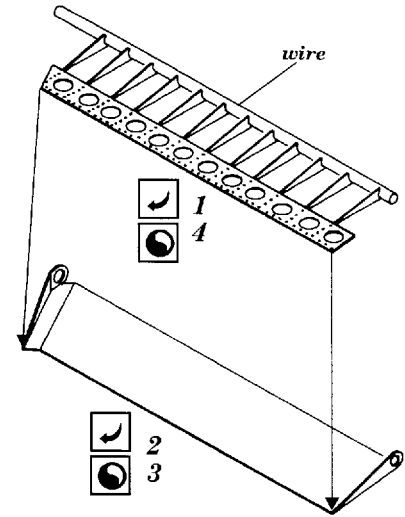

Hawker Hunter F.6

1/48 scale detail set for Academy kit

- OPPOSITE SIDE
- REMOVE
- BEND
- REPLACE
- GRIND
- OPTION

A SEAT

B INSTRUMENT PANEL

C COCKPIT

D CANOPY

E NOSE UNDERCARRIAGE

F MAIN UNDERCARRIAGE

G FLAPS

kit part D40[D41]

H EXTERNAL PARTS