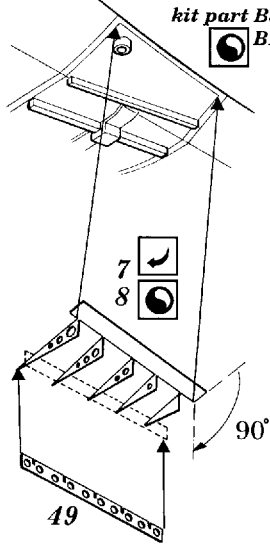

Hawker Hunter F.6

1/48 scale detail set for Academy kit

- OPPOSITE SIDE
- REMOVE
- BEND
- REPLACE
- GRIND
- OPTION

A SEAT

B INSTRUMENT PANEL

C COCKPIT

D CANOPY

E NOSE UNDERCARRIAGE

F MAIN UNDERCARRIAGE

G FLAPS

kit part D40[D41]

H EXTERNAL PARTS