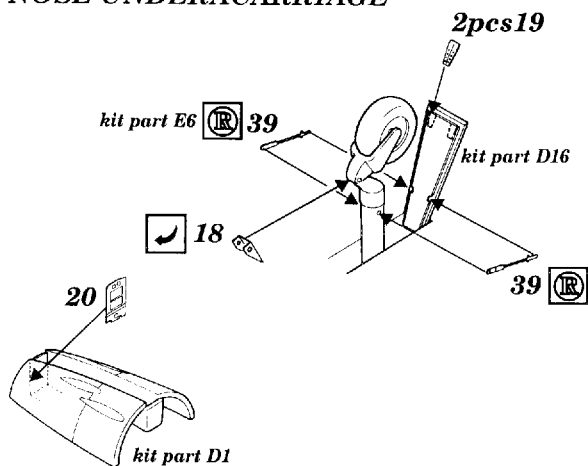

Hawker Hunter F.6

1/48 scale detail set for Academy kit

- OPPOSITE SIDE
- REMOVE
- BEND
- REPLACE
- GRIND
- OPTION

A SEAT

B INSTRUMENT PANEL

C COCKPIT

D CANOPY

E NOSE UNDERCARRIAGE

F MAIN UNDERCARRIAGE

G FLAPS

kit part D40[D41]

H EXTERNAL PARTS