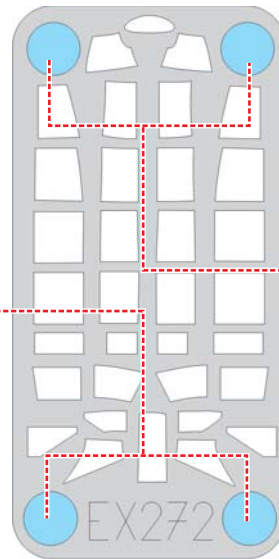

# A6M2-K 1/48

The die-cut mask for accurate canopy frame painting of the  
*Hasegawa* scale 1/48 KIT

**EX 272**

**E9,10**

**2x**

**E9,10**

**2x**

**B5**

**B6**

**B7**

**B8**