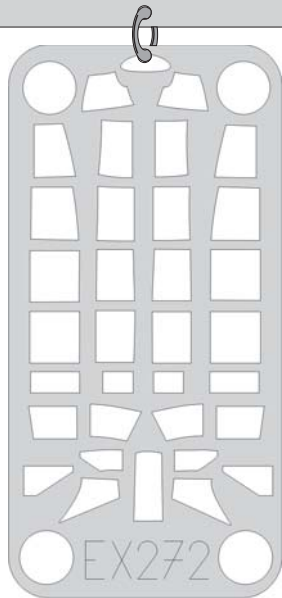

**eduard**  
**MASK**

# A6M2-K 1/48

The die-cut mask for accurate canopy frame painting of the  
*Hasegawa* scale 1/48 KIT

**EX 272**

**E9,10**

**2x**

**E9,10**

**2x**

**B5**