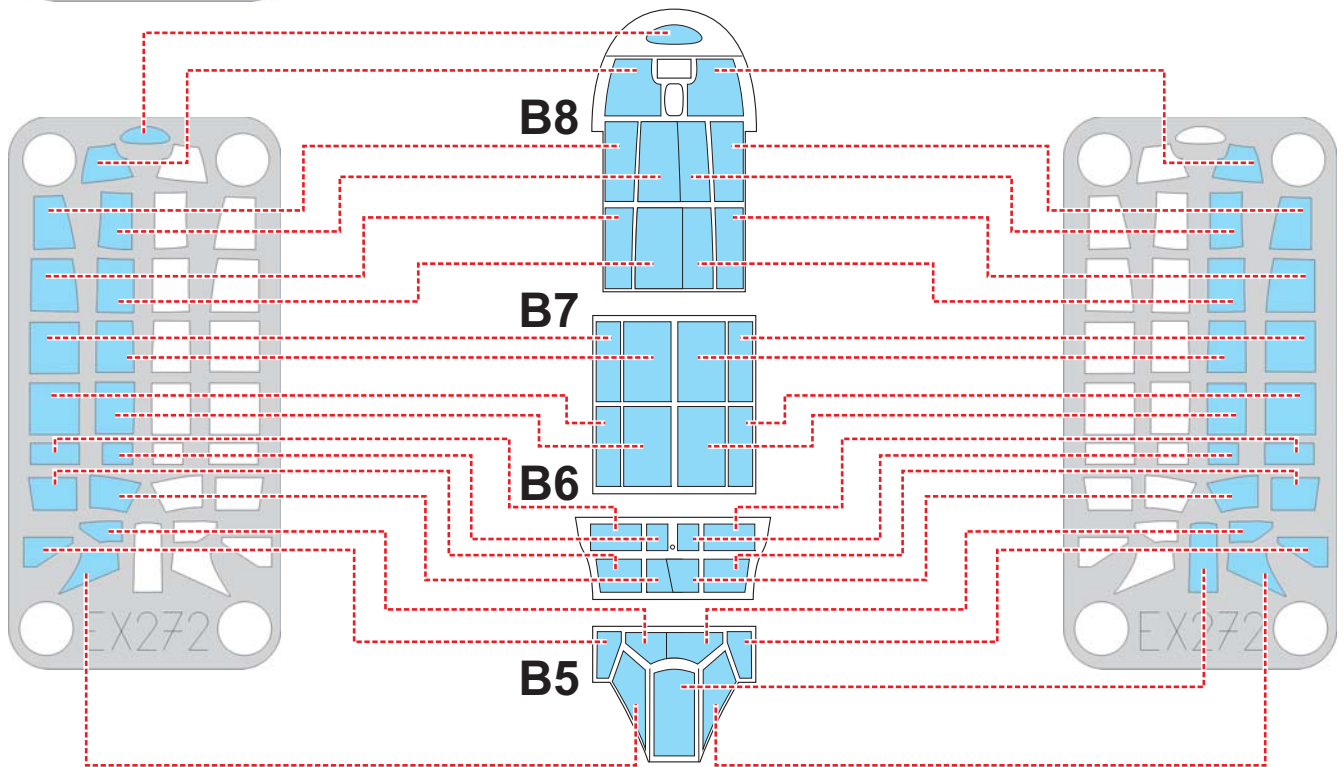

# A6M2-K 1/48

The die-cut mask for accurate canopy frame painting of the  
*Hasegawa* scale 1/48 KIT

**EX 272**

**E9,10**

**2x**

**E9,10**

**2x**

**B5**

**B6**

**B7**

**B8**