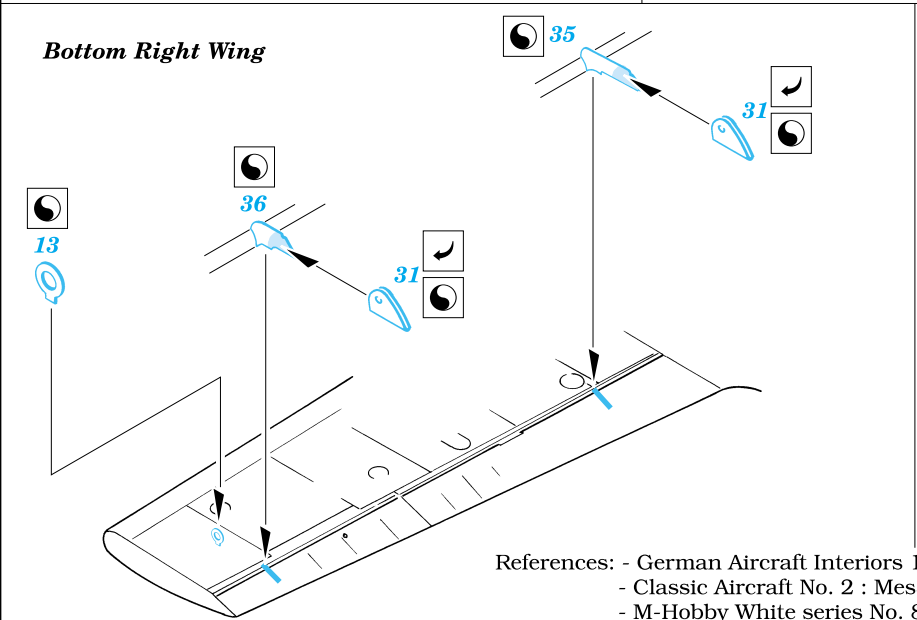

References: - German Aircraft Interiors 1939-1945 vol. 1
- Classic Aircraft No. 2 : Messerschmitt Bf 109 B-E
- M-Hobby White series No. 8 : Messerschmitt Bf 109B-1