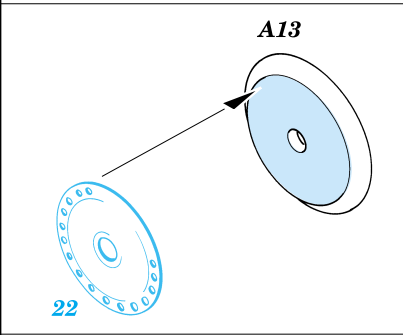

References: - German Aircraft Interiors 1939-1945 vol. 1
- Classic Aircraft No. 2 : Messerschmitt Bf 109 B-E
- M-Hobby White series No. 8 : Messerschmitt Bf 109B-1