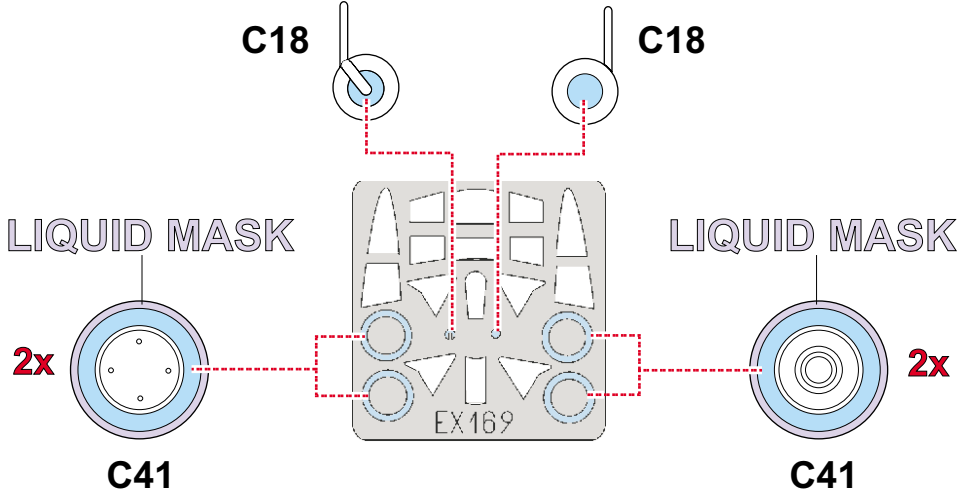

eduard
MASK

P-36 Hawk 1/48

The die-cut mask for accurate canopy frame painting of the
Academy scale 1/48 KIT

EX 169

REFERENCES: Replic #18/1993
Replic #25/1993
Militaria #103: Curtiss 75 Hawk