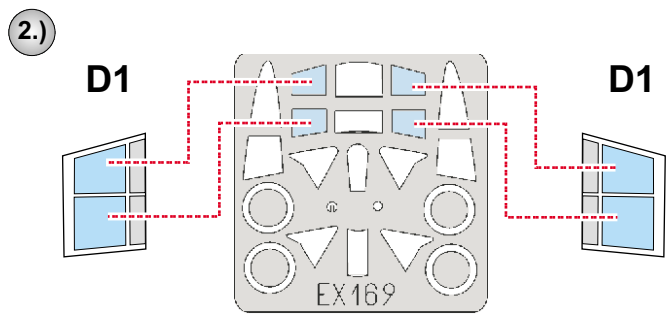

eduard
MASK

P-36 Hawk 1/48

The die-cut mask for accurate canopy frame painting of the
Academy scale 1/48 KIT

EX 169

REFERENCES: Replic #18/1993
Replic #25/1993
Militaria #103: Curtiss 75 Hawk