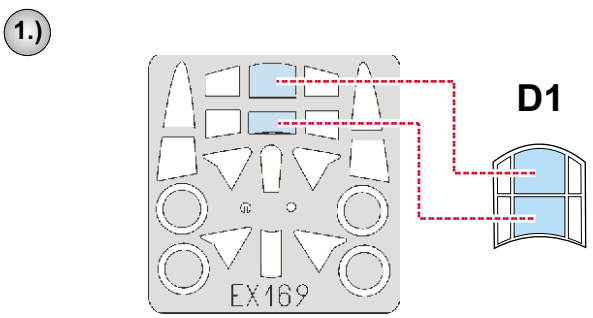

eduard
MASK

P-36 Hawk 1/48

The die-cut mask for accurate canopy frame painting of the
Academy scale 1/48 KIT

EX 169

REFERENCES: Replic #18/1993
Replic #25/1993
Militaria #103: Curtiss 75 Hawk