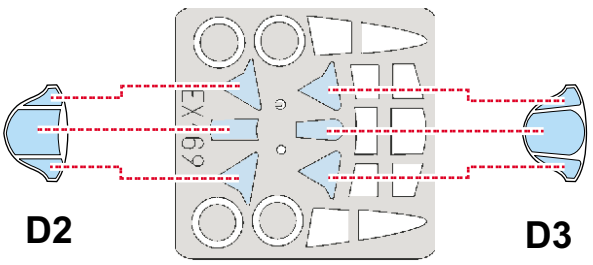

eduard
MASK

P-36 Hawk 1/48

The die-cut mask for accurate canopy frame painting of the
Academy scale 1/48 KIT

EX 169

REFERENCES: Replic #18/1993
Replic #25/1993
Militaria #103: Curtiss 75 Hawk