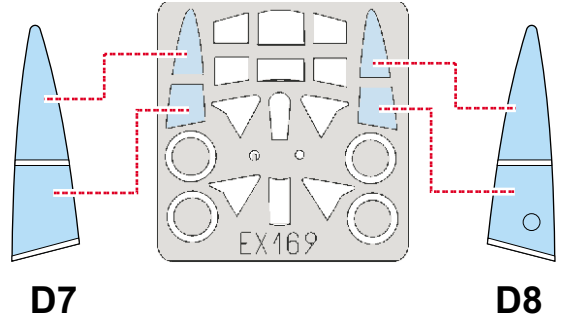

eduard
MASK

P-36 Hawk 1/48

The die-cut mask for accurate canopy frame painting of the
Academy scale 1/48 KIT

EX 169

REFERENCES: Replic #18/1993
Replic #25/1993
Militaria #103: Curtiss 75 Hawk