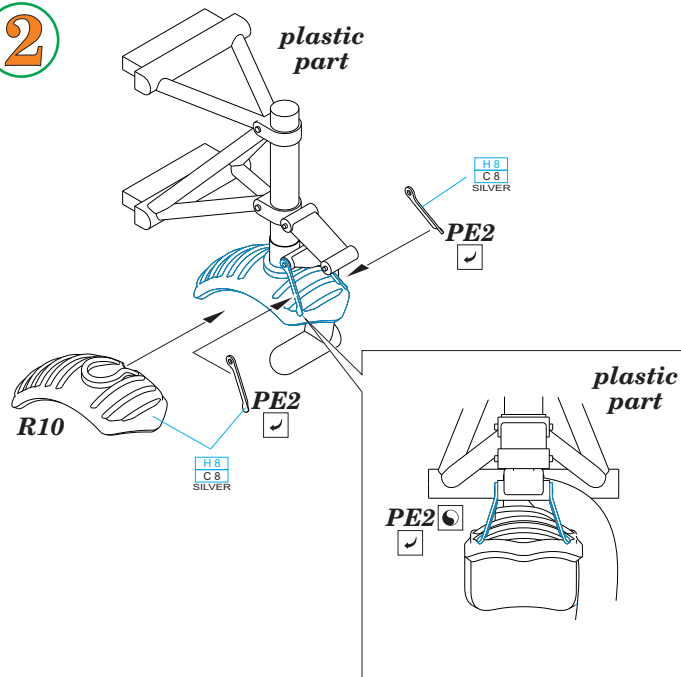

MAIN UNDERCARRIAGE LEGS

**R1-LEFT SIDE
R2-RIGHT SIDE**

**R3-LEFT SIDE
R4-RIGHT SIDE**

**R5-LEFT SIDE
R6-RIGHT SIDE**

1

H 8
C 8
SILVER

H 77
C 137
TIRE BLACK

R2 R1

R6 R5

R4 R3

R12 R11

R1 R2

2

R2 R1

plastic part

NOSE UNDERCARRIAGE LEG

1

2

3

RELATED PRODUCTS

672 171 B-24 engines

672 172 British 250lb depth charges

672 177 B-24 bomb bay rocket projector

672 183 B-24 bomb bay doors