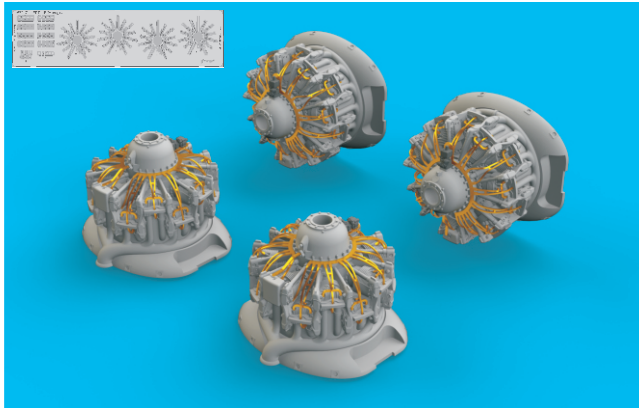

R6 R5

R4 R3

R12 R11

R1 R2

2

R2 R1

plastic part

NOSE UNDERCARRIAGE LEG

1

2

3

RELATED PRODUCTS

672 171 B-24 engines

672 172 British 250lb depth charges

672 177 B-24 bomb bay rocket projector

672 183 B-24 bomb bay doors