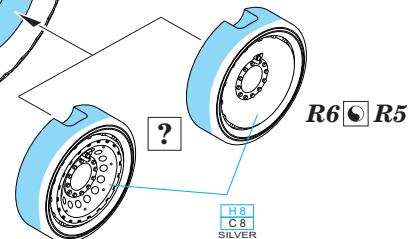

MAIN UNDERCARRIAGE LEGS

**R1-LEFT SIDE
R2-RIGHT SIDE**

**R3-LEFT SIDE
R4-RIGHT SIDE**

**R5-LEFT SIDE
R6-RIGHT SIDE**

1

H 8
C 8
SILVER

H 77
C 137
TIRE BLACK

R2 R1

R6 R5

R4 R3

R12 R11

R1 R2

2

R2 R1

plastic part

NOSE UNDERCARRIAGE LEG