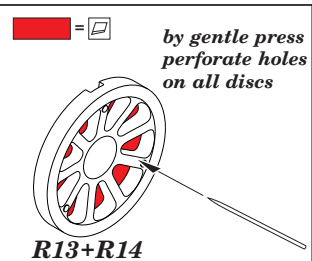

NOSE UNDERCARRIAGE LEG

1