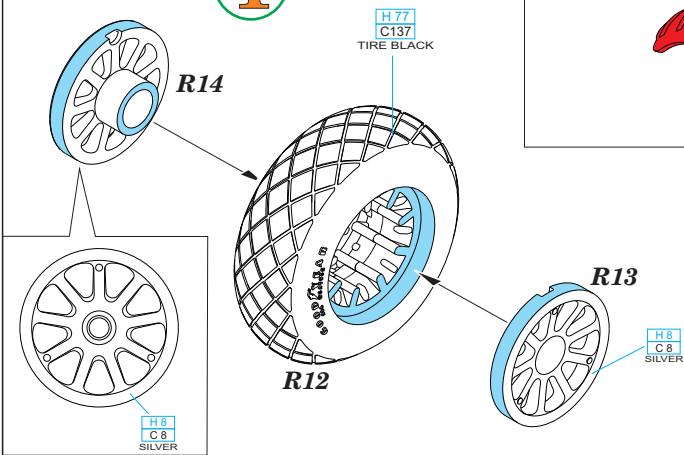

MAIN UNDERCARRIAGE LEGS

**R1-LEFT SIDE
R2-RIGHT SIDE**

**R3-LEFT SIDE
R4-RIGHT SIDE**

**R5-LEFT SIDE
R6-RIGHT SIDE**

1

H 8
C 8
SILVER

H 77
C 137
TIRE BLACK

R2 R1

R6 R5

R4 R3

R12 R11

R1 R2

2

R2 R1

plastic part

NOSE UNDERCARRIAGE LEG

1

2

3

RELATED PRODUCTS

672 171 B-24 engines

672 172 British 250lb depth charges

672 177 B-24 bomb bay rocket projector

672 183 B-24 bomb bay doors