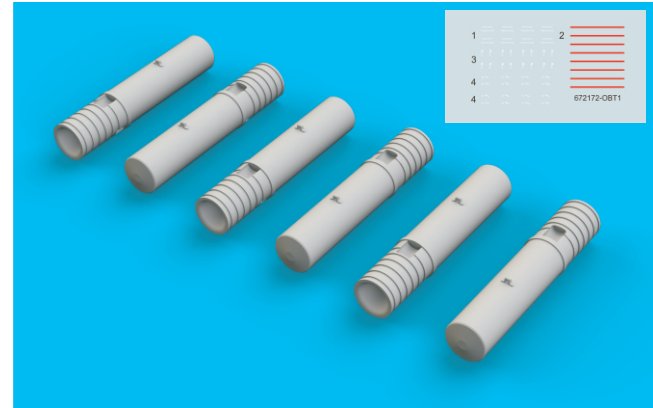

1

2

3

RELATED PRODUCTS

672 171 B-24 engines

672 172 British 250lb depth charges

672 177 B-24 bomb bay rocket projector

672 183 B-24 bomb bay doors