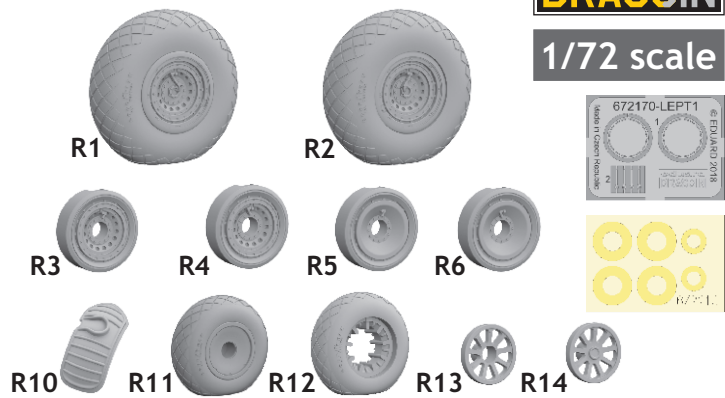

672 210 Liberator Mk.VI wheels

for Hasegawa/Eduard kit - pro stavebnici Hasegawa/Eduard

1/72 scale

COLOURS

GSI Creos (GUNZE)			Mr.METAL COLOR	
AQUEOUS	Mr.COLOR			
[H8]	[C8]	SILVER		
[H77]	[C137]	TIRE BLACK		

This product contains metal and resin detail parts for upgrading scale plastic models. When selecting this set make sure that it is for the kit mentioned in product name as these sets are made specifically for that kit. When upgrading the model some cutting or corrections may be necessary for parts to fit accurately. **WARNING!** This set contains small and sharp parts. Work carefully in a ventilated and well-lit room. Safety glasses are recommended. This product is not suitable for children below 14 years of age.

Tento výrobek obsahuje leptané a odlévané detaily pro úpravu a vylepšení plastického modelu. Při výběru sady kovových detailů zkontrolujte, zda je určena pro model, který chcete upravit. Model, pro který je sada určena, je uveden u názvu výrobku. Pro přesnou aplikaci kovových a odlévaných dílů může být zapotřebí upravit díly upravovaného modelu. **POZOR!** Sada obsahuje malé ostré díly. Pracujte ve větrané a dobře osvětlené místnosti. Doporučujeme použití ochranných brýlí. Tento výrobek není vhodný pro děti mladší 14 let.

435 21 Obrnice 170
Czech Republic

www.eduard.com
9,95