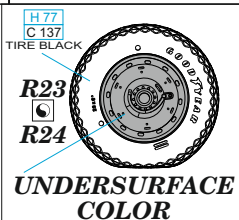

www.eduard.com
9,95

435 21 Obrnice 170
Czech Republic

648 768

F4F-3 wheels late
for Eduard kit - pro stavebnici Eduard

1/48

BEST BRASS RESIN AROUND!

-  REMOVE
ODSTRANIT
-  BEND
OHNOUT
-  GRIND
OBROUSIT
-  OPTION
VOLBA
-  DRILL HOLE
VRTAT OTVOR
-  REPLACE
NAHRADIT
-  SYMMETRICAL ASSEMBLY
SYMETRICKÁ MONTÁŽ
-  SCRIBE THE PANEL AND HOLES
RYTI
-  REVERSE SIDE
OTOČIT

1

plastic part

UNDERSURFACE
COLOR

H77
C137
TIRE BLACK

UNDERSURFACE
COLOR

R23 R24

R23 - left wheel
R24 - right wheel

R25