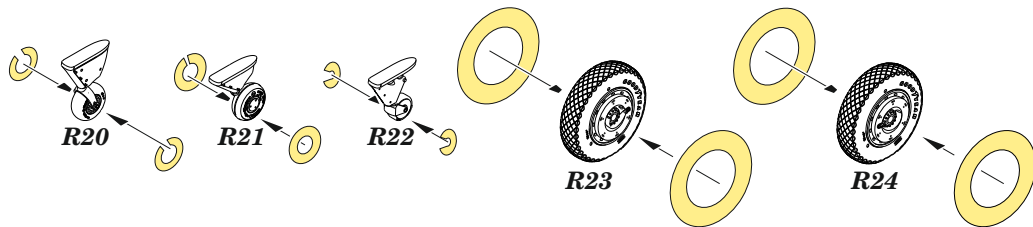

www.eduard.com
9,95

435 21 Obrnice 170
Czech Republic

648 768

F4F-3 wheels late
for Eduard kit - pro stavebnici Eduard

1/48

BEST BRASS RESIN AROUND!

-  REMOVE
ODSTRANIT
-  BEND
OHNOUT
-  GRIND
OBROUSIT
-  OPTION
VOLBA
-  DRILL HOLE
VRTAT OTVOR
-  REPLACE
NAHRADIT
-  SYMMETRICAL ASSEMBLY
SYMETRICKÁ MONTÁŽ
-  SCRIBE THE PANEL AND HOLES
RYTI
-  REVERSE SIDE
OTOČIT

1

plastic part

UNDERSURFACE
COLOR

H77
C137
TIRE BLACK

UNDERSURFACE
COLOR

R23 R24

R23 - left wheel
R24 - right wheel

R25