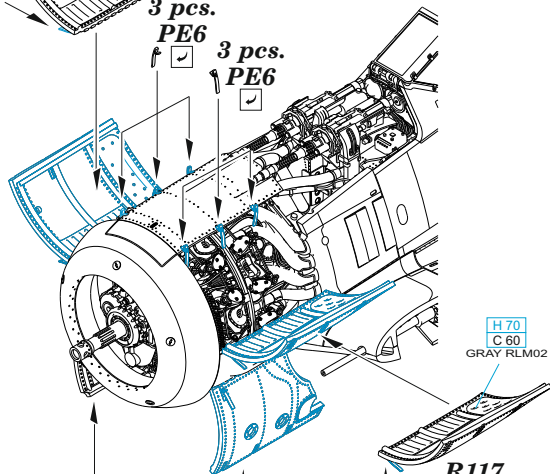

R116

H 70
C 60
GRAY RLM02

3 pcs.
PE6

3 pcs.
PE6