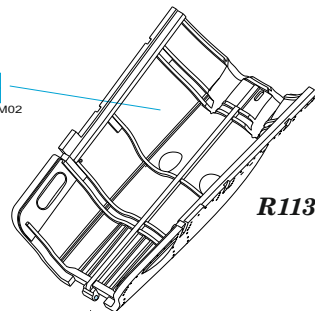

H 70
C 60
GRAY RLM02

R117

PE5

R41

H 70
C 60
GRAY RLM02

3 pcs.
PE4

R40

H 70
C 60
GRAY RLM02

PE5

PE5

19

DESIGNED FOR OPEN POSITION ONLY

H 70
C 60
GRAY RLM02

R113