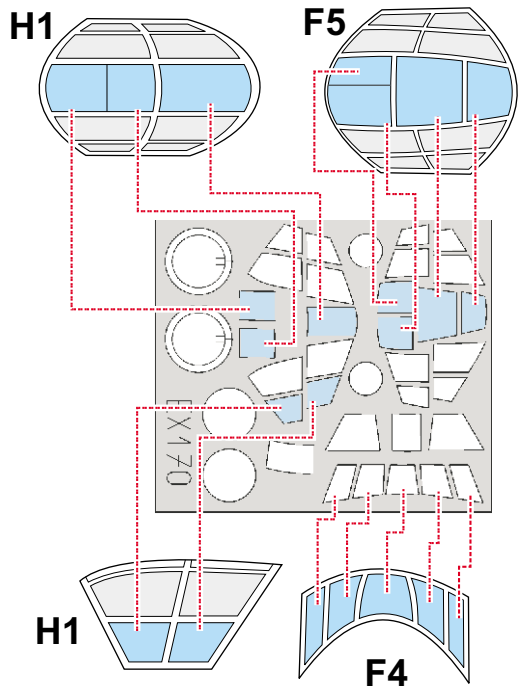

H2

References: - Monogram Monarch 2 - Dornier 335 Arrow
- German Aircraft Interiors 1935-1945 vol.1- Monogram Aircraft Publications