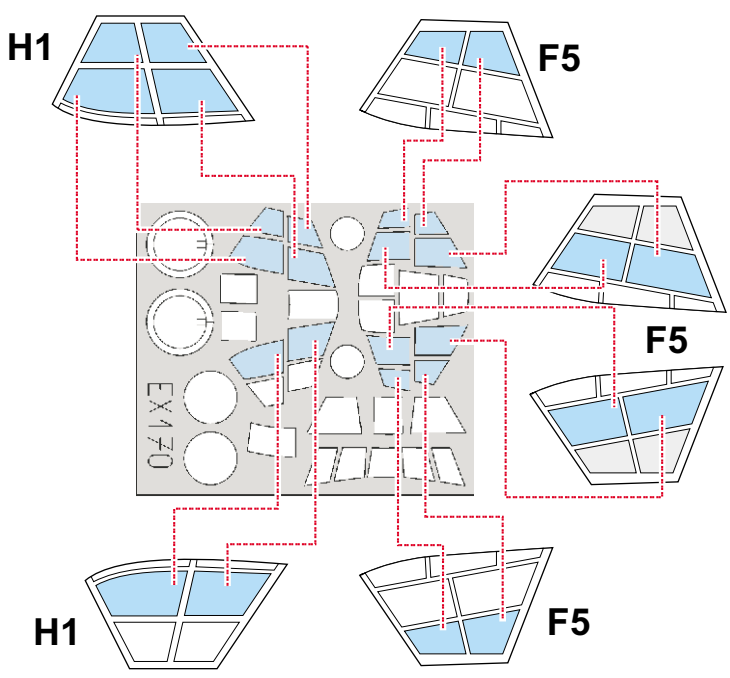

H2

References: - Monogram Monarch 2 - Dornier 335 Arrow
- German Aircraft Interiors 1935-1945 vol.1- Monogram Aircraft Publications