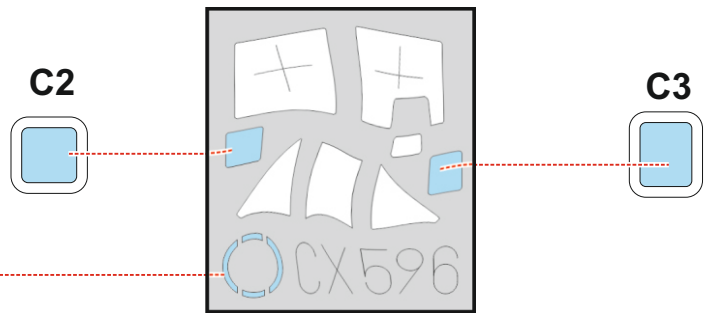

Z-37A Weekend

CX 596

for kit **EDUARD**

scale **1/72**

B16

C2

C3