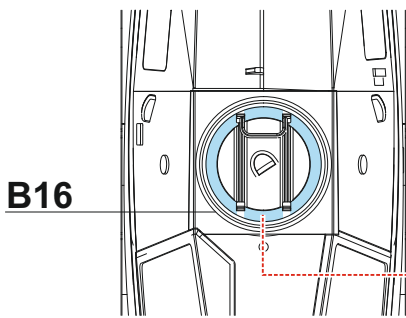

Z-37A Weekend

CX 596

for kit **EDUARD**

scale **1/72**

B16

C2

C3