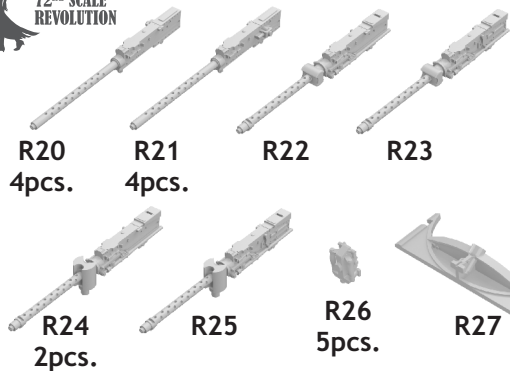

672 132 B-17G guns

for Airfix kit - pro stavebnici Airfix

1/72 scale