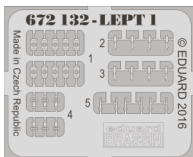

672 132 B-17G guns

for Airfix kit - pro stavebnici Airfix

1/72 scale

COLOURS

GSI Creos (GUNZE)		Mr.METAL COLOR	
AQUEOUS	Mr.COLOR		
H 2	C 2	BLACK	
H 8	C 8	SILVER	
H 37	C 43	WOOD BROWN	
C 92	C 92	SEMI GLOSS BLACK	