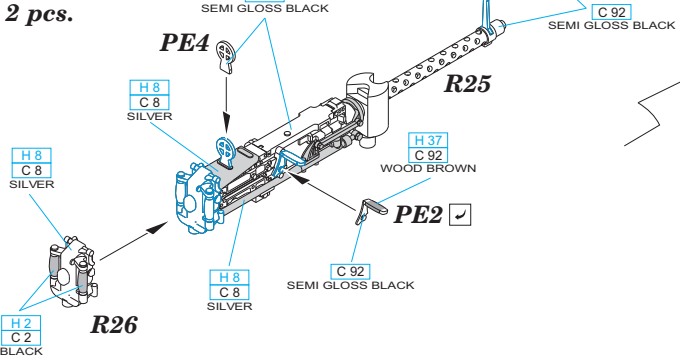

435 21 Obrnice 170
Czech Republic

www.eduard.com

672 132 B-17G guns

for Airfix kit - pro stavebnici Airfix

1/72

BEST BRASS RESIN AROUND!

- | | | |
|---------------------------|---------------------|---|
| REMOVE
ODSTRANIT | BEND
OHNOUT | SYMMETRICAL ASSEMBLY
SYMETRICKA MONTAZ |
| GRIND
OBROUSIT | OPTION
VOLBA | SCRIBE THE PANEL AND HOLES
RYTI |
| DRILL HOLE
VRTAT OTVOR | REPLACE
NAHRADIT | REVERSE SIDE
OTOČIT |

WAIST WINDOW GUN ASSEMBLY

1

A

B

plastic A2

 plastic A1

2

B