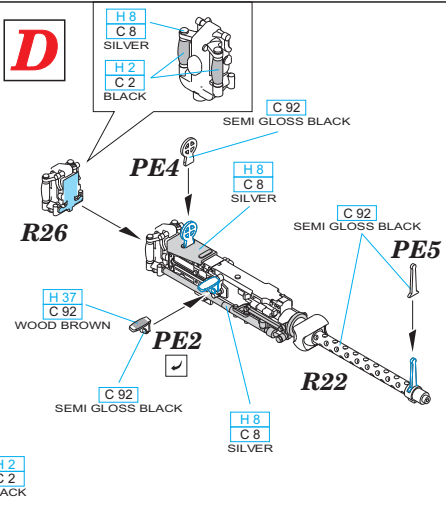

435 21 Obrnice 170
Czech Republic

www.eduard.com

672 132 B-17G guns

for Airfix kit - pro stavebnici Airfix

1/72

BEST BRASS RESIN AROUND!

- | | | |
|---------------------------|---------------------|---|
| REMOVE
ODSTRANIT | BEND
OHNOUT | SYMMETRICAL ASSEMBLY
SYMETRICKA MONTAZ |
| GRIND
OBROUSIT | OPTION
VOLBA | SCRIBE THE PANEL AND HOLES
RYTI |
| DRILL HOLE
VRTAT OTVOR | REPLACE
NAHRADIT | REVERSE SIDE
OTOČIT |

WAIST WINDOW GUN ASSEMBLY

1

A

B

plastic A2

 plastic A1

2

B

3

RADIO COMPARTMENT GUN ASSEMBLY

plastic
F2

4

CHIN TURRET GUNS ASSEMBLY

5

CHEYENNE TAIL TURRET GUNS ASSEMBLY

C**D****6****7****TOP TURRET GUNS ASSEMBLY****8****BALL TURRET GUNS ASSEMBLY**