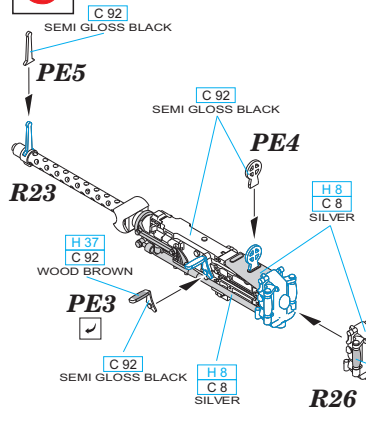

WAIST WINDOW GUN ASSEMBLY

1

A

B

plastic A2

 plastic A1

2

B

3

RADIO COMPARTMENT GUN ASSEMBLY

plastic
F2

4

CHIN TURRET GUNS ASSEMBLY

5

CHEYENNE TAIL TURRET GUNS ASSEMBLY

C**D****6****7****TOP TURRET GUNS ASSEMBLY****8****BALL TURRET GUNS ASSEMBLY**