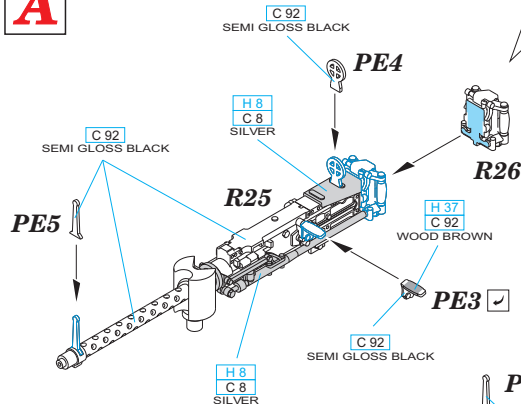

435 21 Obrnice 170
Czech Republic

www.eduard.com

672 132 B-17G guns

for Airfix kit - pro stavebnici Airfix

1/72

BEST BRASS RESIN AROUND!

- | | | |
|---------------------------|---------------------|---|
| REMOVE
ODSTRANIT | BEND
OHNOUT | SYMMETRICAL ASSEMBLY
SYMETRICKA MONTAZ |
| GRIND
OBROUSIT | OPTION
VOLBA | SCRIBE THE PANEL AND HOLES
RYTI |
| DRILL HOLE
VRTAT OTVOR | REPLACE
NAHRADIT | REVERSE SIDE
OTOČIT |

WAIST WINDOW GUN ASSEMBLY

1

A

B

plastic A2

 plastic A1

2

B