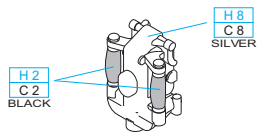

435 21 Obrnice 170
Czech Republic

www.eduard.com

672 132 B-17G guns

for Airfix kit - pro stavebnici Airfix

1/72

BEST BRASS RESIN AROUND!

- | | | |
|---------------------------|---------------------|---|
| REMOVE
ODSTRANIT | BEND
OHNOUT | SYMMETRICAL ASSEMBLY
SYMETRICKA MONTAZ |
| GRIND
OBROUSIT | OPTION
VOLBA | SCRIBE THE PANEL AND HOLES
RYTI |
| DRILL HOLE
VRTAT OTVOR | REPLACE
NAHRADIT | REVERSE SIDE
OTOČIT |

WAIST WINDOW GUN ASSEMBLY

1

A

B

plastic A2

 plastic A1

2

B