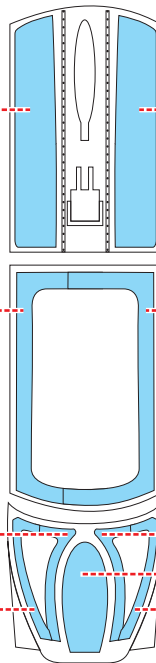

eduard
MASK

EX 455

MiG-21UM 1/48

The die-cut mask for accurate canopy frame painting of the
Trumpeter 02865 scale *1/48 KIT*

1.)

W5

W13

2.)

Z8

Z7

Z6

3.)

LIQUID MASK

4.)