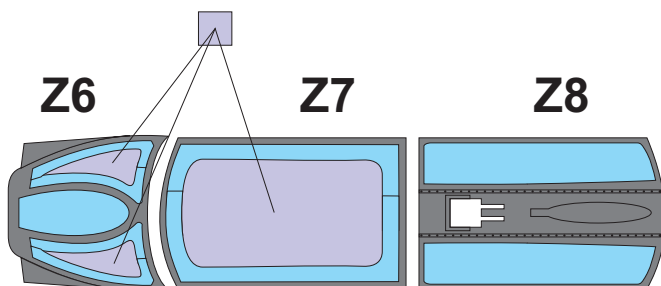

eduard
MASK

EX 455

MiG-21UM 1/48

The die-cut mask for accurate canopy frame painting of the
Trumpeter 02865 scale *1/48 KIT*

1.)

W5

W13

2.)

Z8

Z7

Z6

3.)

LIQUID MASK

4.)