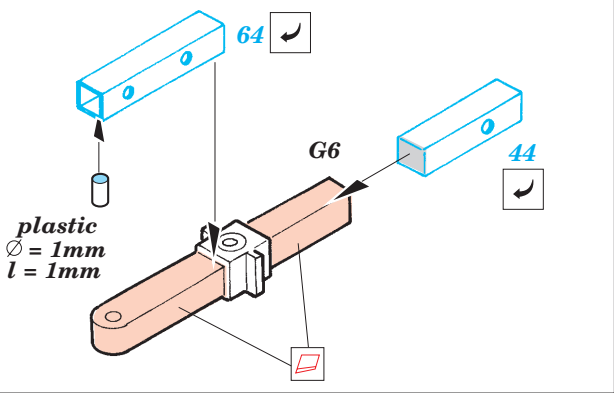

2 sets

2 sets

4 sets

Front

2 sets

2 pcs plastic
 l = 3mm
 Ø = 0,8mm

References :
 Squadron/Signal Publ. No5519 - UH-60 Black Hawk Walk Around
 Squadron/Signal Publ. No.1133 - H-60 Black Hawk in Action
 WWP - UH-60A Black Hawk in Detail