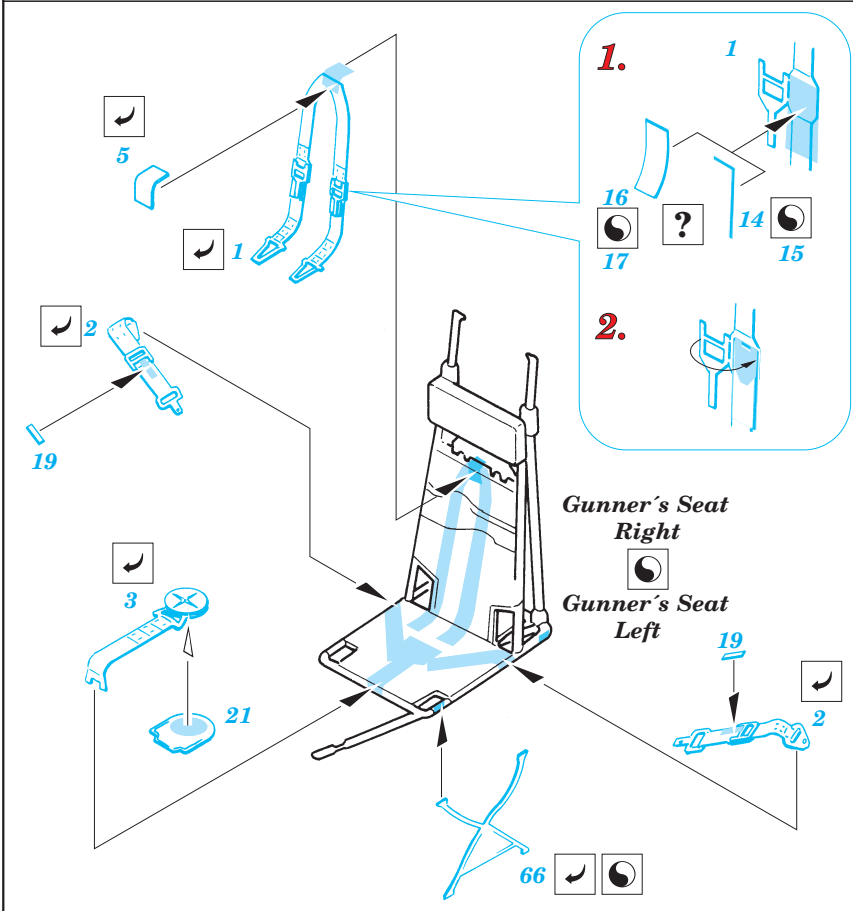

MH-60G Pave Hawk interior

1/35 scale detail set for Academy kit • sada detailů pro model Academy 1/35

eduard

32 581

-  SYMMETRICAL ASSEMBLY
SYMETRICKÁ MONTÁŽ
-  REMOVE
ODSTRANIT
-  BEND
OHNOUT
-  REPLACE
NAHRADIT
-  GRIND
OBROUSIT
-  OPTION
VOLBA

ORIGINAL KIT PARTS
PŮVODNÍ DÍLY STAVEBNICE

PHOTO-ETCHED PARTS
LEPTANÉ DÍLY

PARTS TO BE REMOVED
DÍLY K ODSTRANĚNÍ

FILL
TMELIT

INTO SCALE 1:35 (1:1) CUT OF AND APPLY FOR EXACT LOCATION OF SEAT POSITIONS

Parts 40 use without seats only

2 sets

2 sets

4 sets

Front

2 sets

2 pcs plastic
 l = 3mm
 Ø = 0,8mm

References :
 Squadron/Signal Publ. No5519 - UH-60 Black Hawk Walk Around
 Squadron/Signal Publ. No.1133 - H-60 Black Hawk in Action
 WWP - UH-60A Black Hawk in Detail