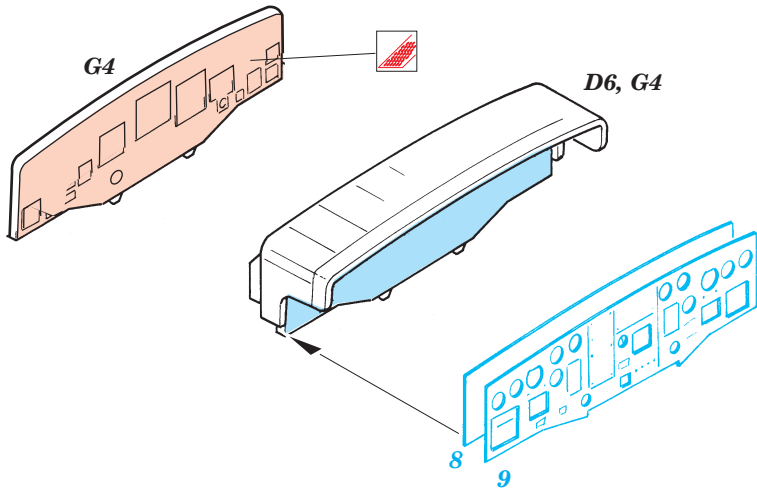

ORIGINAL KIT PARTS
PŮVODNÍ DÍLY STAVEBNICE

PHOTO-ETCHED PARTS
LEPTANÉ DÍLY

PARTS TO BE REMOVED
DÍLY K ODSTRANĚNÍ

FILL
TMELIT

INTO SCALE 1:35 (1:1) CUT OF AND APPLY FOR EXACT LOCATION OF SEAT POSITIONS

Parts 40 use without seats only

2 sets

2 sets

4 sets

Front

2 sets

2 pcs plastic
 l = 3mm
 Ø = 0,8mm

References :
 Squadron/Signal Publ. No5519 - UH-60 Black Hawk Walk Around
 Squadron/Signal Publ. No.1133 - H-60 Black Hawk in Action
 WWP - UH-60A Black Hawk in Detail