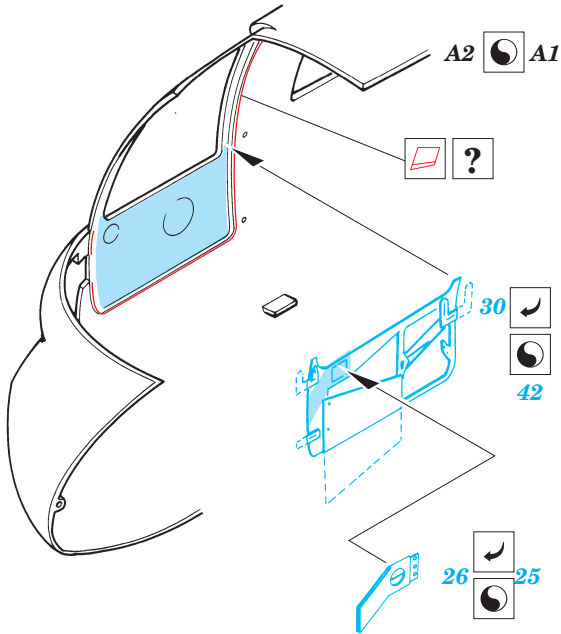

ORIGINAL KIT PARTS
PŮVODNÍ DÍLY STAVEBNICE

PHOTO-ETCHED PARTS
LEPTANÉ DÍLY

PARTS TO BE REMOVED
DÍLY K ODSTRANĚNÍ

FILL
TMELIT

INTO SCALE 1:35 (1:1) CUT OF AND APPLY FOR EXACT LOCATION OF SEAT POSITIONS

Parts 40 use without seats only

2 sets

2 sets

4 sets

Front

2 sets

2 pcs plastic
 l = 3mm
 Ø = 0,8mm

References :
 Squadron/Signal Publ. No5519 - UH-60 Black Hawk Walk Around
 Squadron/Signal Publ. No.1133 - H-60 Black Hawk in Action
 WWP - UH-60A Black Hawk in Detail