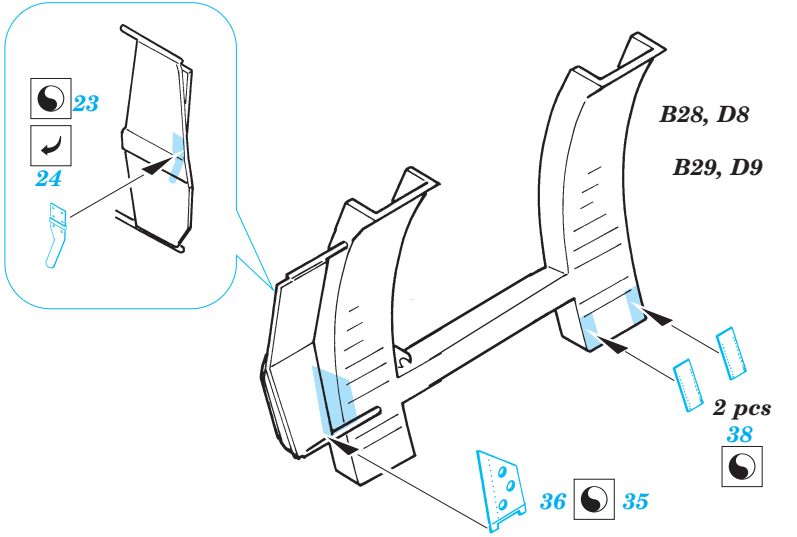

MH-60G Pave Hawk interior

1/35 scale detail set for Academy kit • sada detailů pro model Academy 1/35

eduard

32 581

-  SYMMETRICAL ASSEMBLY
SYMETRICKÁ MONTÁŽ
-  REMOVE
ODSTRANIT
-  BEND
OHNOUT
-  REPLACE
NAHRADIT
-  GRIND
OBROUSIT
-  OPTION
VOLBA

ORIGINAL KIT PARTS
PŮVODNÍ DÍLY STAVEBNICE

PHOTO-ETCHED PARTS
LEPTANÉ DÍLY

PARTS TO BE REMOVED
DÍLY K ODSTRANĚNÍ

FILL
TMELIT

INTO SCALE 1:35 (1:1) CUT OF AND APPLY FOR EXACT LOCATION OF SEAT POSITIONS

Parts 40 use without seats only

2 sets

2 sets

4 sets

Front

2 sets

2 pcs plastic
 l = 3mm
 Ø = 0,8mm

References :
 Squadron/Signal Publ. No5519 - UH-60 Black Hawk Walk Around
 Squadron/Signal Publ. No.1133 - H-60 Black Hawk in Action
 WWP - UH-60A Black Hawk in Detail