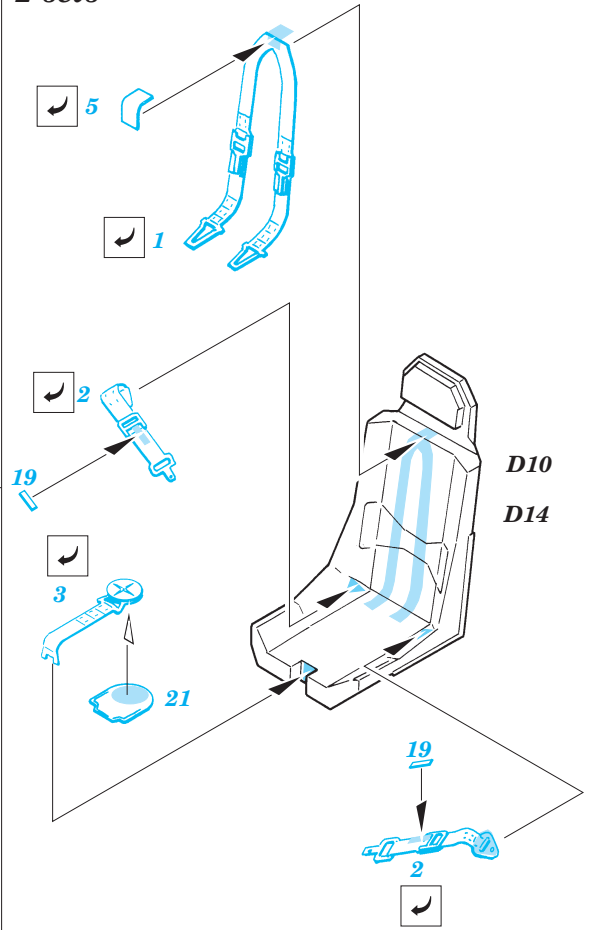

ORIGINAL KIT PARTS
PŮVODNÍ DÍLY STAVEBNICE

PHOTO-ETCHED PARTS
LEPTANÉ DÍLY

PARTS TO BE REMOVED
DÍLY K ODSTRANĚNÍ

FILL
TMELIT

INTO SCALE 1:35 (1:1) CUT OF AND APPLY FOR EXACT LOCATION OF SEAT POSITIONS

Parts 40 use without seats only

2 sets

2 sets

4 sets

Front

2 sets

2 pcs plastic
 l = 3mm
 Ø = 0,8mm

References :
 Squadron/Signal Publ. No5519 - UH-60 Black Hawk Walk Around
 Squadron/Signal Publ. No.1133 - H-60 Black Hawk in Action
 WWP - UH-60A Black Hawk in Detail