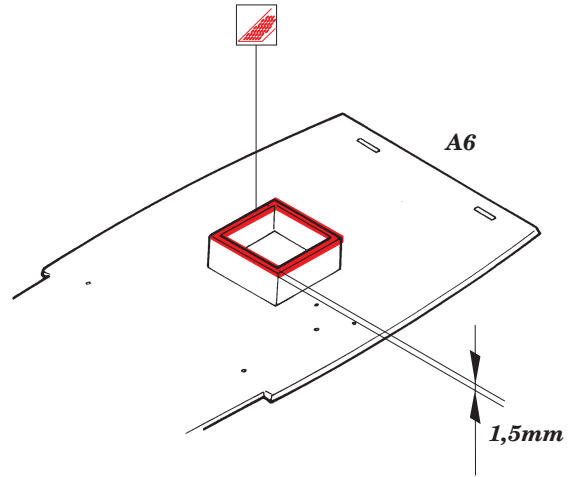

MH-60G Pave Hawk interior

1/35 scale detail set for Academy kit • sada detailů pro model Academy 1/35

eduard

32 581

-  SYMMETRICAL ASSEMBLY
SYMETRICKÁ MONTÁŽ
-  REMOVE
ODSTRANIT
-  BEND
OHNOUT
-  REPLACE
NAHRADIT
-  GRIND
OBROUSIT
-  OPTION
VOLBA

ORIGINAL KIT PARTS
PŮVODNÍ DÍLY STAVEBNICE

PHOTO-ETCHED PARTS
LEPTANÉ DÍLY

PARTS TO BE REMOVED
DÍLY K ODSTRANĚNÍ

FILL
TMELIT

INTO SCALE 1:35 (1:1) CUT OF AND APPLY FOR EXACT LOCATION OF SEAT POSITIONS

Parts 40 use without seats only

2 sets

2 sets

4 sets

Front

2 sets

2 pcs plastic
 l = 3mm
 Ø = 0,8mm

References :
 Squadron/Signal Publ. No5519 - UH-60 Black Hawk Walk Around
 Squadron/Signal Publ. No.1133 - H-60 Black Hawk in Action
 WWP - UH-60A Black Hawk in Detail