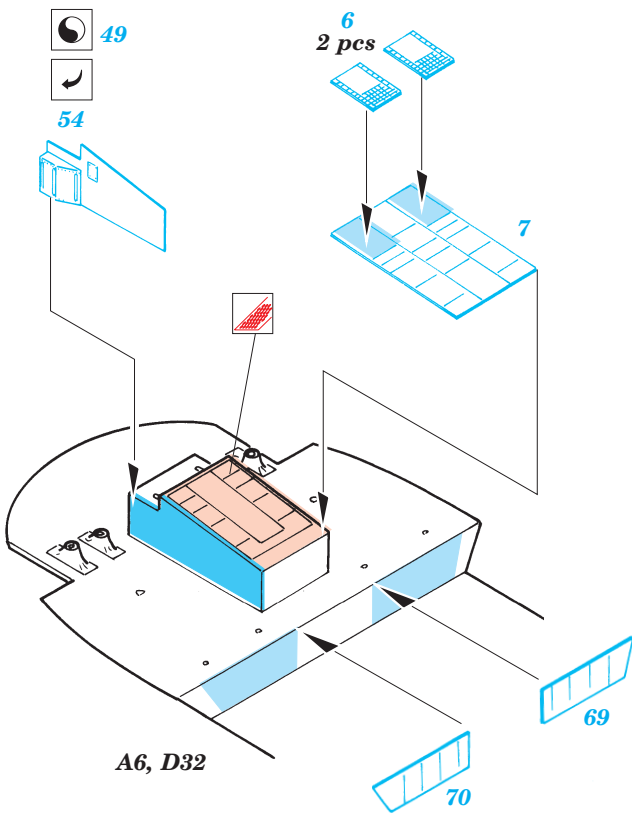

MH-60G Pave Hawk interior

1/35 scale detail set for Academy kit • sada detailů pro model Academy 1/35

eduard

32 581

-  SYMMETRICAL ASSEMBLY
SYMETRICKÁ MONTÁŽ
-  REMOVE
ODSTRANIT
-  BEND
OHNOUT
-  REPLACE
NAHRADIT
-  GRIND
OBROUSIT
-  OPTION
VOLBA

ORIGINAL KIT PARTS
PŮVODNÍ DÍLY STAVEBNICE

PHOTO-ETCHED PARTS
LEPTANÉ DÍLY

PARTS TO BE REMOVED
DÍLY K ODSTRANĚNÍ

FILL
TMELIT

INTO SCALE 1:35 (1:1) CUT OF AND APPLY FOR EXACT LOCATION OF SEAT POSITIONS

Parts 40 use without seats only

2 sets

2 sets

4 sets

Front

2 sets

2 pcs plastic
 l = 3mm
 Ø = 0,8mm

References :
 Squadron/Signal Publ. No5519 - UH-60 Black Hawk Walk Around
 Squadron/Signal Publ. No.1133 - H-60 Black Hawk in Action
 WWP - UH-60A Black Hawk in Detail