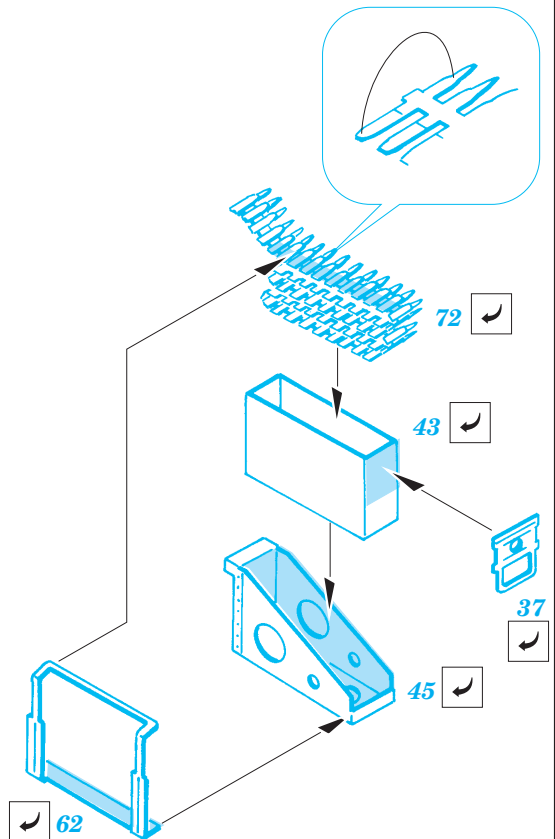

ORIGINAL KIT PARTS
PŮVODNÍ DÍLY STAVEBNICE

PHOTO-ETCHED PARTS
LEPTANÉ DÍLY

PARTS TO BE REMOVED
DÍLY K ODSTRANĚNÍ

FILL
TMELIT

INTO SCALE 1:35 (1:1) CUT OF AND APPLY FOR EXACT LOCATION OF SEAT POSITIONS

Parts 40 use without seats only

2 sets

2 sets

4 sets

Front

2 sets

2 pcs plastic
 l = 3mm
 Ø = 0,8mm

References :
 Squadron/Signal Publ. No5519 - UH-60 Black Hawk Walk Around
 Squadron/Signal Publ. No.1133 - H-60 Black Hawk in Action
 WWP - UH-60A Black Hawk in Detail