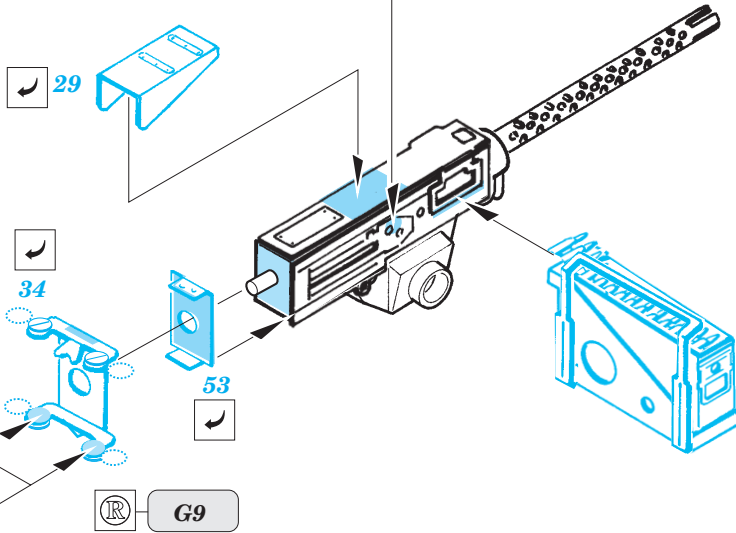

2 sets

2 sets

4 sets

Front

2 sets

2 pcs plastic
 l = 3mm
 Ø = 0,8mm

References :
 Squadron/Signal Publ. No5519 - UH-60 Black Hawk Walk Around
 Squadron/Signal Publ. No.1133 - H-60 Black Hawk in Action
 WWP - UH-60A Black Hawk in Detail