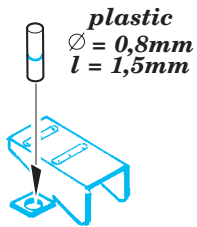

ORIGINAL KIT PARTS
PŮVODNÍ DÍLY STAVEBNICE

PHOTO-ETCHED PARTS
LEPTANÉ DÍLY

PARTS TO BE REMOVED
DÍLY K ODSTRANĚNÍ

FILL
TMELIT

INTO SCALE 1:35 (1:1) CUT OF AND APPLY FOR EXACT LOCATION OF SEAT POSITIONS

Parts 40 use without seats only

2 sets

2 sets

4 sets

Front

2 sets

2 pcs plastic
 l = 3mm
 Ø = 0,8mm

References :
 Squadron/Signal Publ. No5519 - UH-60 Black Hawk Walk Around
 Squadron/Signal Publ. No.1133 - H-60 Black Hawk in Action
 WWP - UH-60A Black Hawk in Detail