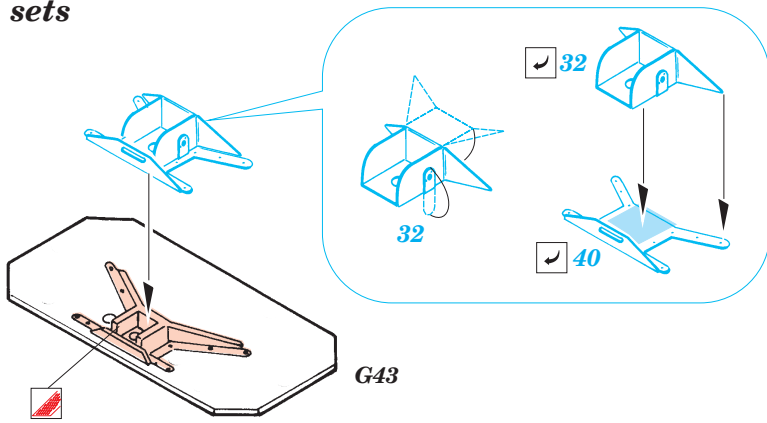

MH-60G Pave Hawk interior

1/35 scale detail set for Academy kit • sada detailů pro model Academy 1/35

eduard

32 581

-  SYMMETRICAL ASSEMBLY
SYMETRICKÁ MONTÁŽ
-  REMOVE
ODSTRANIT
-  BEND
OHNOUT
-  REPLACE
NAHRADIT
-  GRIND
OBROUSIT
-  OPTION
VOLBA

ORIGINAL KIT PARTS
PŮVODNÍ DÍLY STAVEBNICE

PHOTO-ETCHED PARTS
LEPTANÉ DÍLY

PARTS TO BE REMOVED
DÍLY K ODSTRANĚNÍ

FILL
TMELIT

INTO SCALE 1:35 (1:1) CUT OF AND APPLY FOR EXACT LOCATION OF SEAT POSITIONS

Parts 40 use without seats only

2 sets

2 sets

4 sets

Front

2 sets

2 pcs plastic
 l = 3mm
 Ø = 0,8mm

References :
 Squadron/Signal Publ. No5519 - UH-60 Black Hawk Walk Around
 Squadron/Signal Publ. No.1133 - H-60 Black Hawk in Action
 WWP - UH-60A Black Hawk in Detail