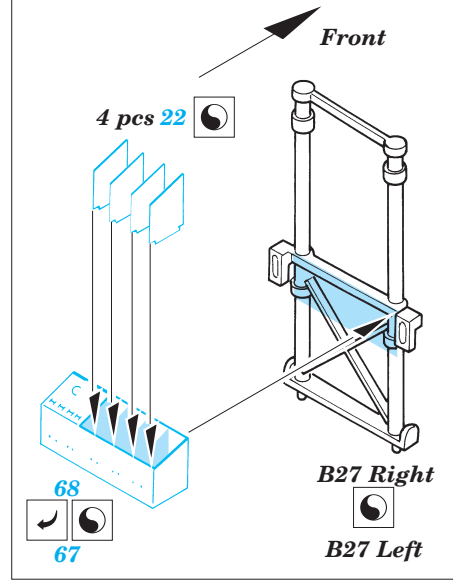

ORIGINAL KIT PARTS
PŮVODNÍ DÍLY STAVEBNICE

PHOTO-ETCHED PARTS
LEPTANÉ DÍLY

PARTS TO BE REMOVED
DÍLY K ODSTRANĚNÍ

FILL
TMELIT

INTO SCALE 1:35 (1:1) CUT OF AND APPLY FOR EXACT LOCATION OF SEAT POSITIONS

Parts 40 use without seats only

2 sets

2 sets

4 sets

Front

2 sets

2 pcs plastic
 l = 3mm
 Ø = 0,8mm

References :
 Squadron/Signal Publ. No5519 - UH-60 Black Hawk Walk Around
 Squadron/Signal Publ. No.1133 - H-60 Black Hawk in Action
 WWP - UH-60A Black Hawk in Detail