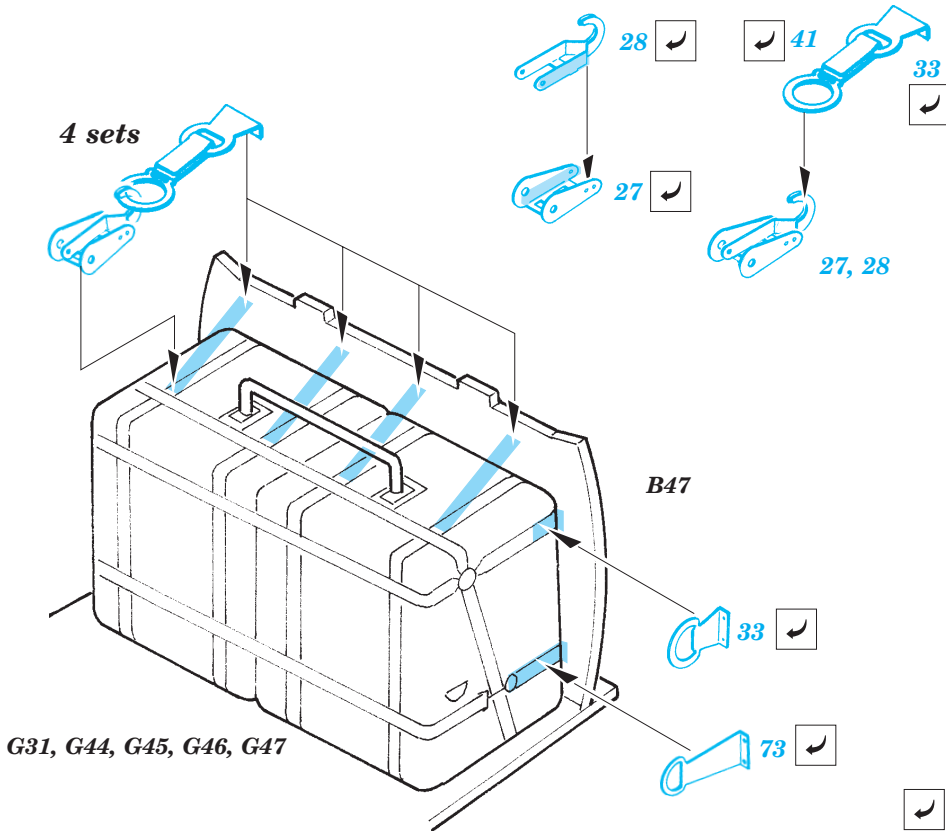

ORIGINAL KIT PARTS
PŮVODNÍ DÍLY STAVEBNICE

PHOTO-ETCHED PARTS
LEPTANÉ DÍLY

PARTS TO BE REMOVED
DÍLY K ODSTRANĚNÍ

FILL
TMELIT

INTO SCALE 1:35 (1:1) CUT OF AND APPLY FOR EXACT LOCATION OF SEAT POSITIONS

Parts 40 use without seats only

2 sets

2 sets

4 sets

Front

2 sets

2 pcs plastic
 l = 3mm
 Ø = 0,8mm

References :
 Squadron/Signal Publ. No5519 - UH-60 Black Hawk Walk Around
 Squadron/Signal Publ. No.1133 - H-60 Black Hawk in Action
 WWP - UH-60A Black Hawk in Detail