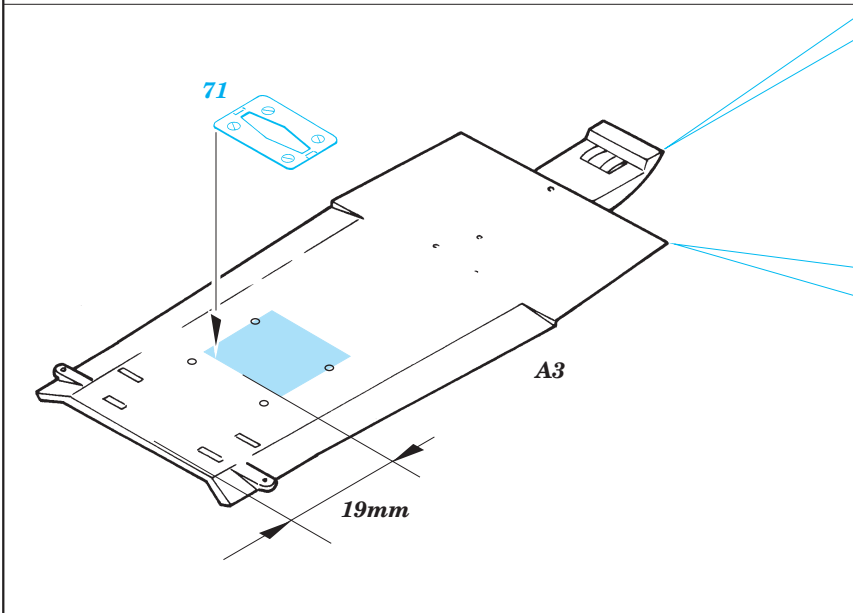

MH-60G Pave Hawk interior

1/35 scale detail set for Academy kit • sada detailů pro model Academy 1/35

eduard

32 581

-  SYMMETRICAL ASSEMBLY
SYMETRICKÁ MONTÁŽ
-  REMOVE
ODSTRANIT
-  BEND
OHNOUT
-  REPLACE
NAHRADIT
-  GRIND
OBROUSIT
-  OPTION
VOLBA

ORIGINAL KIT PARTS
PŮVODNÍ DÍLY STAVEBNICE

PHOTO-ETCHED PARTS
LEPTANÉ DÍLY

PARTS TO BE REMOVED
DÍLY K ODSTRANĚNÍ

FILL
TMELIT

INTO SCALE 1:35 (1:1) CUT OF AND APPLY FOR EXACT LOCATION OF SEAT POSITIONS

Parts 40 use without seats only

2 sets

2 sets

4 sets

Front

2 sets

2 pcs plastic
 l = 3mm
 Ø = 0,8mm

References :
 Squadron/Signal Publ. No5519 - UH-60 Black Hawk Walk Around
 Squadron/Signal Publ. No.1133 - H-60 Black Hawk in Action
 WWP - UH-60A Black Hawk in Detail