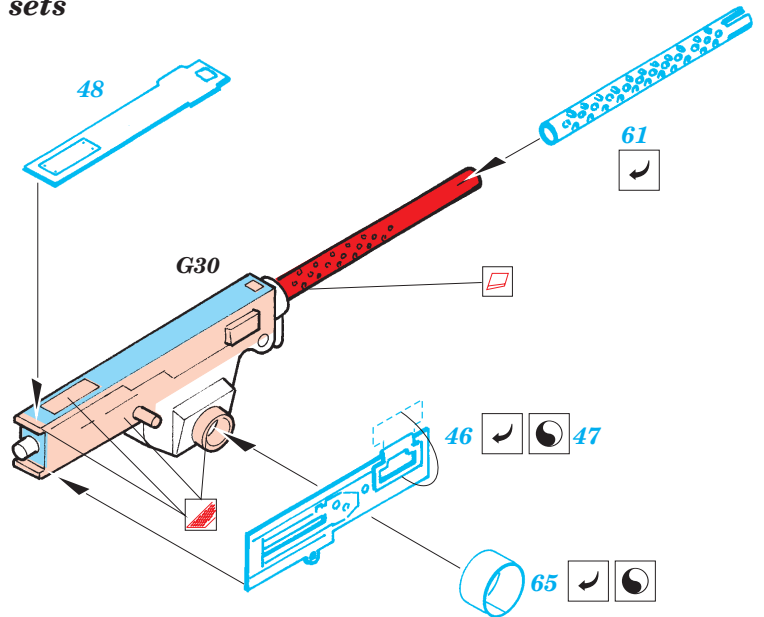

2 sets

2 sets

4 sets

Front

2 sets

2 pcs plastic
 l = 3mm
 Ø = 0,8mm

References :
 Squadron/Signal Publ. No5519 - UH-60 Black Hawk Walk Around
 Squadron/Signal Publ. No.1133 - H-60 Black Hawk in Action
 WWP - UH-60A Black Hawk in Detail