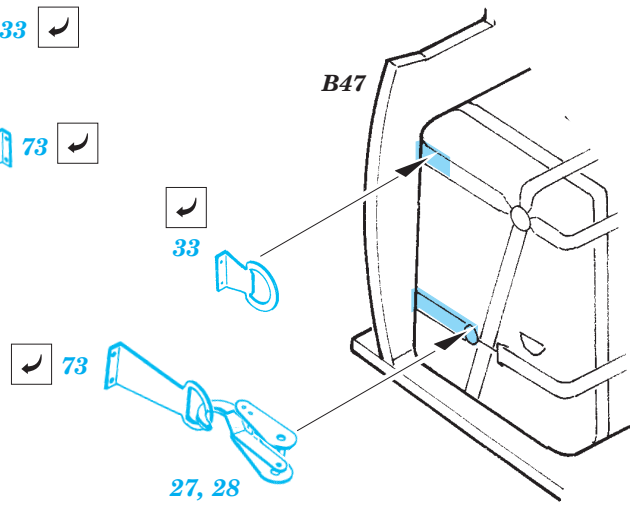

ORIGINAL KIT PARTS
PŮVODNÍ DÍLY STAVEBNICE

PHOTO-ETCHED PARTS
LEPTANÉ DÍLY

PARTS TO BE REMOVED
DÍLY K ODSTRANĚNÍ

FILL
TMELIT

INTO SCALE 1:35 (1:1) CUT OF AND APPLY FOR EXACT LOCATION OF SEAT POSITIONS

Parts 40 use without seats only

2 sets

2 sets

4 sets

Front

2 sets

2 pcs plastic
 l = 3mm
 Ø = 0,8mm

References :
 Squadron/Signal Publ. No5519 - UH-60 Black Hawk Walk Around
 Squadron/Signal Publ. No.1133 - H-60 Black Hawk in Action
 WWP - UH-60A Black Hawk in Detail