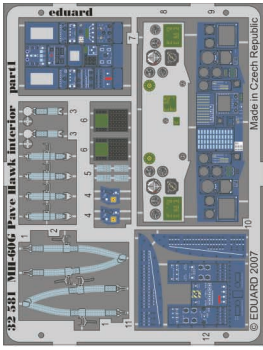

MH-60G Pave Hawk interior

1/35 scale detail set for Academy kit • sada detailů pro model Academy 1/35

eduard

32 581

-  SYMMETRICAL ASSEMBLY
SYMETRICKÁ MONTÁŽ
-  REMOVE
ODSTRANIT
-  BEND
OHNOUT
-  REPLACE
NAHRADIT
-  GRIND
OBROUSIT
-  OPTION
VOLBA

ORIGINAL KIT PARTS
PŮVODNÍ DÍLY STAVEBNICE

PHOTO-ETCHED PARTS
LEPTANÉ DÍLY

PARTS TO BE REMOVED
DÍLY K ODSTRANĚNÍ

FILL
TMELIT

INTO SCALE 1:35 (1:1) CUT OF AND APPLY FOR EXACT LOCATION OF SEAT POSITIONS

Parts 40 use without seats only

2 sets

2 sets

4 sets

Front

2 sets

2 pcs plastic
 l = 3mm
 Ø = 0,8mm

References :
 Squadron/Signal Publ. No5519 - UH-60 Black Hawk Walk Around
 Squadron/Signal Publ. No.1133 - H-60 Black Hawk in Action
 WWP - UH-60A Black Hawk in Detail