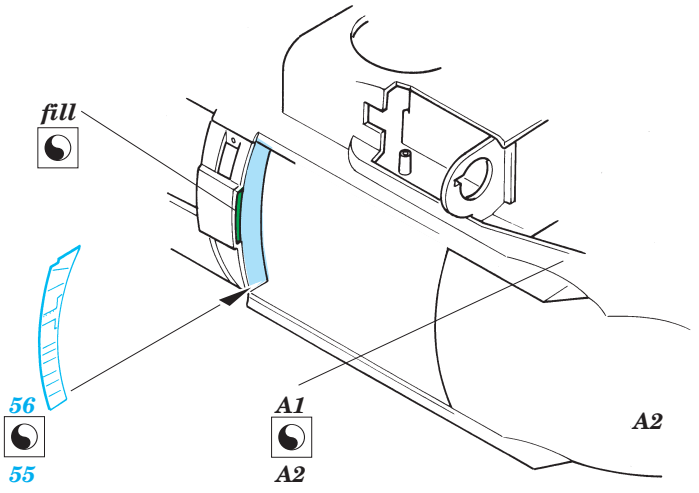

ORIGINAL KIT PARTS
PŮVODNÍ DÍLY STAVEBNICE

PHOTO-ETCHED PARTS
LEPTANÉ DÍLY

PARTS TO BE REMOVED
DÍLY K ODSTRANĚNÍ

FILL
TMELIT

INTO SCALE 1:35 (1:1) CUT OF AND APPLY FOR EXACT LOCATION OF SEAT POSITIONS

Parts 40 use without seats only

2 sets

2 sets

4 sets

Front

2 sets

2 pcs plastic
 l = 3mm
 Ø = 0,8mm

References :
 Squadron/Signal Publ. No5519 - UH-60 Black Hawk Walk Around
 Squadron/Signal Publ. No.1133 - H-60 Black Hawk in Action
 WWP - UH-60A Black Hawk in Detail