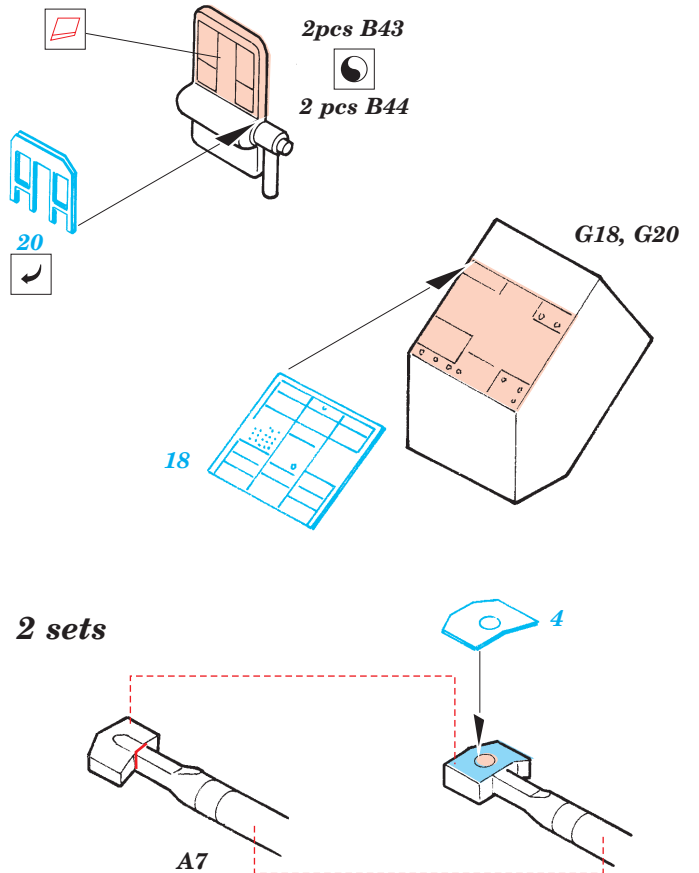

MH-60G Pave Hawk interior

1/35 scale detail set for Academy kit • sada detailů pro model Academy 1/35

eduard

32 581

-  SYMMETRICAL ASSEMBLY
SYMETRICKÁ MONTÁŽ
-  REMOVE
ODSTRANIT
-  BEND
OHNOUT
-  REPLACE
NAHRADIT
-  GRIND
OBROUSIT
-  OPTION
VOLBA

ORIGINAL KIT PARTS
PŮVODNÍ DÍLY STAVEBNICE

PHOTO-ETCHED PARTS
LEPTANÉ DÍLY

PARTS TO BE REMOVED
DÍLY K ODSTRANĚNÍ

FILL
TMELIT

INTO SCALE 1:35 (1:1) CUT OF AND APPLY FOR EXACT LOCATION OF SEAT POSITIONS

Parts 40 use without seats only

2 sets

2 sets

4 sets

Front

2 sets

2 pcs plastic
 l = 3mm
 Ø = 0,8mm

References :
 Squadron/Signal Publ. No5519 - UH-60 Black Hawk Walk Around
 Squadron/Signal Publ. No.1133 - H-60 Black Hawk in Action
 WWP - UH-60A Black Hawk in Detail