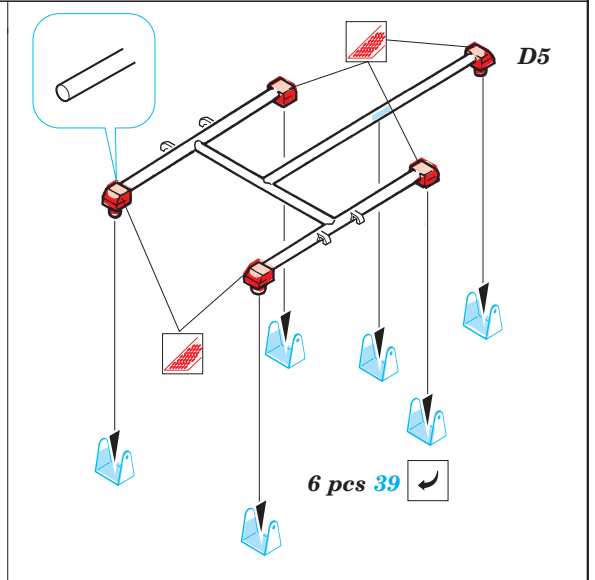

MH-60G Pave Hawk interior

1/35 scale detail set for Academy kit • sada detailů pro model Academy 1/35

eduard

32 581

-  SYMMETRICAL ASSEMBLY
SYMETRICKÁ MONTÁŽ
-  REMOVE
ODSTRANIT
-  BEND
OHNOUT
-  REPLACE
NAHRADIT
-  GRIND
OBROUSIT
-  OPTION
VOLBA

ORIGINAL KIT PARTS
PŮVODNÍ DÍLY STAVEBNICE

PHOTO-ETCHED PARTS
LEPTANÉ DÍLY

PARTS TO BE REMOVED
DÍLY K ODSTRANĚNÍ

FILL
TMELIT

INTO SCALE 1:35 (1:1) CUT OF AND APPLY FOR EXACT LOCATION OF SEAT POSITIONS

Parts 40 use without seats only

2 sets

2 sets

4 sets

Front

2 sets

2 pcs plastic
 l = 3mm
 Ø = 0,8mm

References :
 Squadron/Signal Publ. No5519 - UH-60 Black Hawk Walk Around
 Squadron/Signal Publ. No.1133 - H-60 Black Hawk in Action
 WWP - UH-60A Black Hawk in Detail