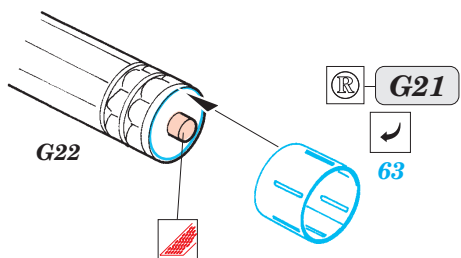

MH-60G Pave Hawk interior

1/35 scale detail set for Academy kit • sada detailů pro model Academy 1/35

eduard

32 581

-  SYMMETRICAL ASSEMBLY
SYMETRICKÁ MONTÁŽ
-  REMOVE
ODSTRANIT
-  BEND
OHNOUT
-  REPLACE
NAHRADIT
-  GRIND
OBROUSIT
-  OPTION
VOLBA

2 sets

2 sets

4 sets

Front

2 sets

2 pcs plastic
 l = 3mm
 Ø = 0,8mm

References :
 Squadron/Signal Publ. No5519 - UH-60 Black Hawk Walk Around
 Squadron/Signal Publ. No.1133 - H-60 Black Hawk in Action
 WWP - UH-60A Black Hawk in Detail