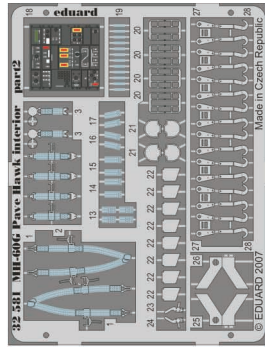

MH-60G Pave Hawk interior

1/35 scale detail set for Academy kit • sada detailů pro model Academy 1/35

eduard

32 581

-  SYMMETRICAL ASSEMBLY
SYMETRICKÁ MONTÁŽ
-  REMOVE
ODSTRANIT
-  BEND
OHNOUT
-  REPLACE
NAHRADIT
-  GRIND
OBROUSIT
-  OPTION
VOLBA

ORIGINAL KIT PARTS
PŮVODNÍ DÍLY STAVEBNICE

PHOTO-ETCHED PARTS
LEPTANÉ DÍLY

PARTS TO BE REMOVED
DÍLY K ODSTRANĚNÍ

FILL
TMELIT

INTO SCALE 1:35 (1:1) CUT OF AND APPLY FOR EXACT LOCATION OF SEAT POSITIONS

Parts 40 use without seats only

2 sets

2 sets

4 sets

Front

2 sets

2 pcs plastic
 l = 3mm
 Ø = 0,8mm

References :
 Squadron/Signal Publ. No5519 - UH-60 Black Hawk Walk Around
 Squadron/Signal Publ. No.1133 - H-60 Black Hawk in Action
 WWP - UH-60A Black Hawk in Detail