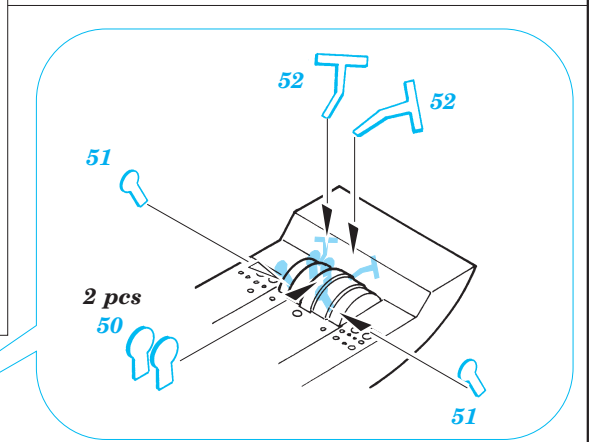

MH-60G Pave Hawk interior

1/35 scale detail set for Academy kit • sada detailů pro model Academy 1/35

eduard

32 581

-  SYMMETRICAL ASSEMBLY
SYMETRICKÁ MONTÁŽ
-  REMOVE
ODSTRANIT
-  BEND
OHNOUT
-  REPLACE
NAHRADIT
-  GRIND
OBROUSIT
-  OPTION
VOLBA

ORIGINAL KIT PARTS
PŮVODNÍ DÍLY STAVEBNICE

PHOTO-ETCHED PARTS
LEPTANÉ DÍLY

PARTS TO BE REMOVED
DÍLY K ODSTRANĚNÍ

FILL
TMELIT

INTO SCALE 1:35 (1:1) CUT OF AND APPLY FOR EXACT LOCATION OF SEAT POSITIONS

Parts 40 use without seats only

2 sets

2 sets

4 sets

Front

2 sets

2 pcs plastic
 l = 3mm
 Ø = 0,8mm

References :
 Squadron/Signal Publ. No5519 - UH-60 Black Hawk Walk Around
 Squadron/Signal Publ. No.1133 - H-60 Black Hawk in Action
 WWP - UH-60A Black Hawk in Detail