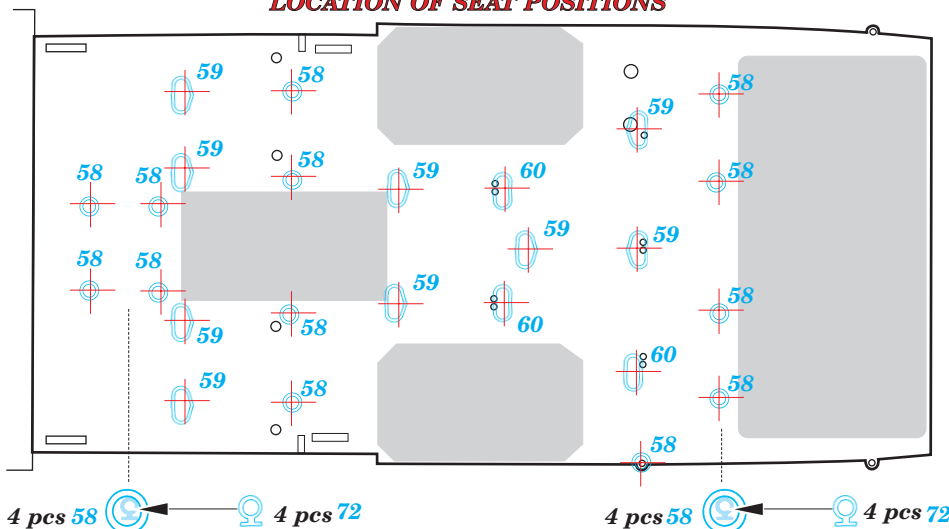

ORIGINAL KIT PARTS
PŮVODNÍ DÍLY STAVEBNICE

PHOTO-ETCHED PARTS
LEPTANÉ DÍLY

PARTS TO BE REMOVED
DÍLY K ODSTRANĚNÍ

FILL
TMELIT

INTO SCALE 1:35 (1:1) CUT OF AND APPLY FOR EXACT LOCATION OF SEAT POSITIONS

Parts 40 use without seats only

2 sets

2 sets

4 sets

Front

2 sets

2 pcs plastic
 l = 3mm
 Ø = 0,8mm

References :
 Squadron/Signal Publ. No5519 - UH-60 Black Hawk Walk Around
 Squadron/Signal Publ. No.1133 - H-60 Black Hawk in Action
 WWP - UH-60A Black Hawk in Detail