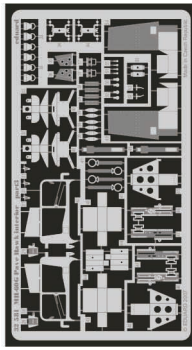

MH-60G Pave Hawk interior

1/35 scale detail set for Academy kit • sada detailů pro model Academy 1/35

eduard

32 581

-  SYMMETRICAL ASSEMBLY
SYMETRICKÁ MONTÁŽ
-  REMOVE
ODSTRANIT
-  BEND
OHNOUT
-  REPLACE
NAHRADIT
-  GRIND
OBROUSIT
-  OPTION
VOLBA

ORIGINAL KIT PARTS
PŮVODNÍ DÍLY STAVEBNICE

PHOTO-ETCHED PARTS
LEPTANÉ DÍLY

PARTS TO BE REMOVED
DÍLY K ODSTRANĚNÍ

FILL
TMELIT

INTO SCALE 1:35 (1:1) CUT OF AND APPLY FOR EXACT LOCATION OF SEAT POSITIONS

Parts 40 use without seats only

2 sets

2 sets

4 sets

Front

2 sets

2 pcs plastic
 l = 3mm
 Ø = 0,8mm

References :
 Squadron/Signal Publ. No5519 - UH-60 Black Hawk Walk Around
 Squadron/Signal Publ. No.1133 - H-60 Black Hawk in Action
 WWP - UH-60A Black Hawk in Detail