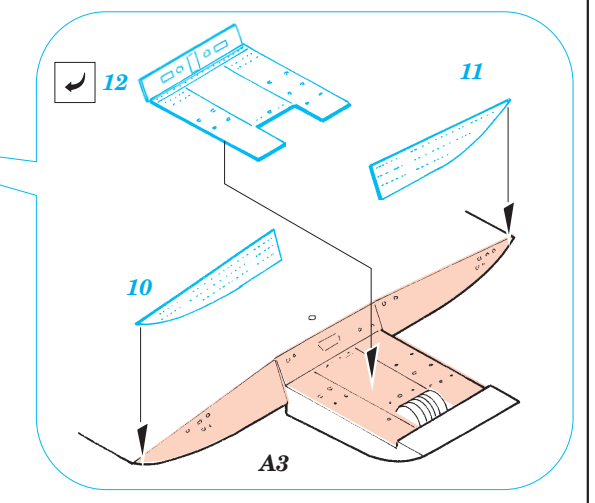

MH-60G Pave Hawk interior

1/35 scale detail set for Academy kit • sada detailů pro model Academy 1/35

eduard

32 581

-  SYMMETRICAL ASSEMBLY
SYMETRICKÁ MONTÁŽ
-  REMOVE
ODSTRANIT
-  BEND
OHNOUT
-  REPLACE
NAHRADIT
-  GRIND
OBROUSIT
-  OPTION
VOLBA

ORIGINAL KIT PARTS
PŮVODNÍ DÍLY STAVEBNICE

PHOTO-ETCHED PARTS
LEPTANÉ DÍLY

PARTS TO BE REMOVED
DÍLY K ODSTRANĚNÍ

FILL
TMELIT

INTO SCALE 1:35 (1:1) CUT OF AND APPLY FOR EXACT LOCATION OF SEAT POSITIONS

Parts 40 use without seats only

2 sets

2 sets

4 sets

Front

2 sets

2 pcs plastic
 l = 3mm
 Ø = 0,8mm

References :
 Squadron/Signal Publ. No5519 - UH-60 Black Hawk Walk Around
 Squadron/Signal Publ. No.1133 - H-60 Black Hawk in Action
 WWP - UH-60A Black Hawk in Detail