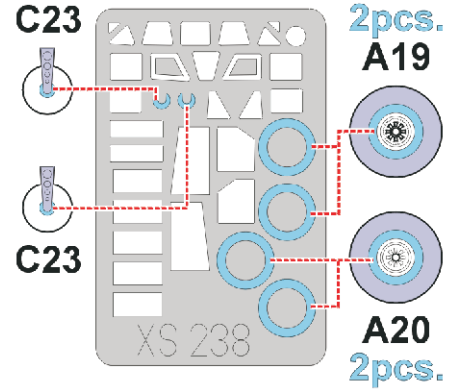

eduard
Express Mask

SM-79 Sparviero

The die-cut mask for accurate canopy frame painting of the
Italeri 1/72 KIT

XS 238

LIQUID MASK ■

INTERIOR COLOR

CAMOUFLAGE COLOR

REMOVE MASK