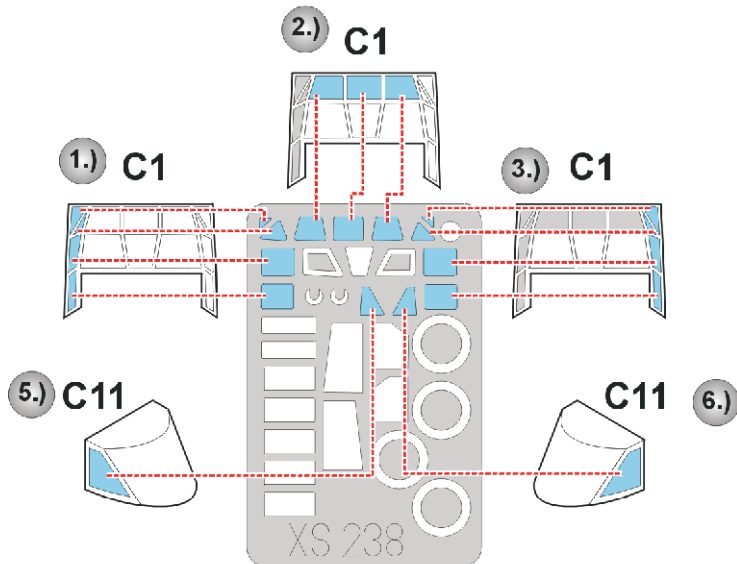

eduard
Express Mask

SM-79 Sparviero

The die-cut mask for accurate canopy frame painting of the
Italeri 1/72 KIT

XS 238

LIQUID MASK ■

INTERIOR COLOR

CAMOUFLAGE COLOR

REMOVE MASK