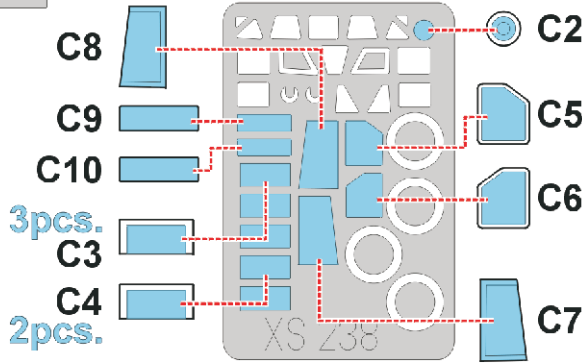

eduard
Express Mask

SM-79 Sparviero

The die-cut mask for accurate canopy frame painting of the
Italeri 1/72 KIT

XS 238

LIQUID MASK ■

INTERIOR COLOR

CAMOUFLAGE COLOR

REMOVE MASK